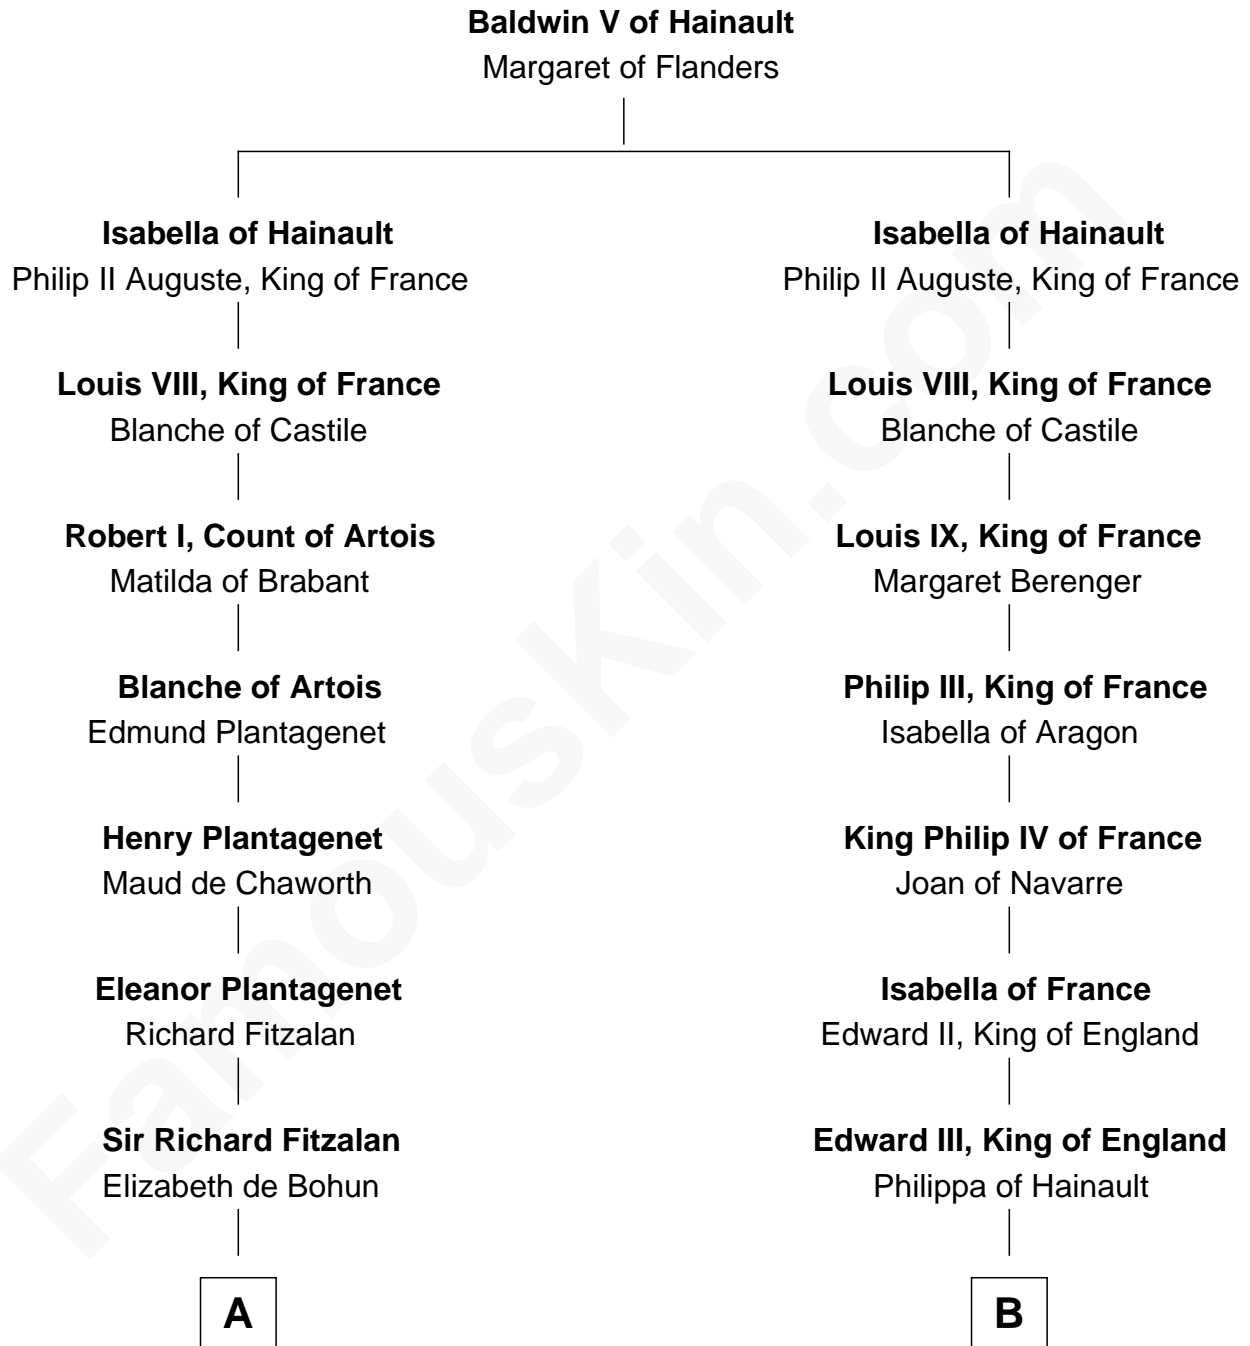

FamousKin.com

Relationship Chart of

Zachary Taylor

12th U.S. President

13th cousin 8 times removed of

Catherine Parr

6th Wife of King Henry VIII

C

—
Margaret Thornton

William Strother

—
Francis Strother

Susannah Dabney

—
William Strother

Sarah Bayly

—
Sarah Dabney Strother

Col. Richard Taylor

—
Zachary Taylor

12th U.S. President

FamousKin.com