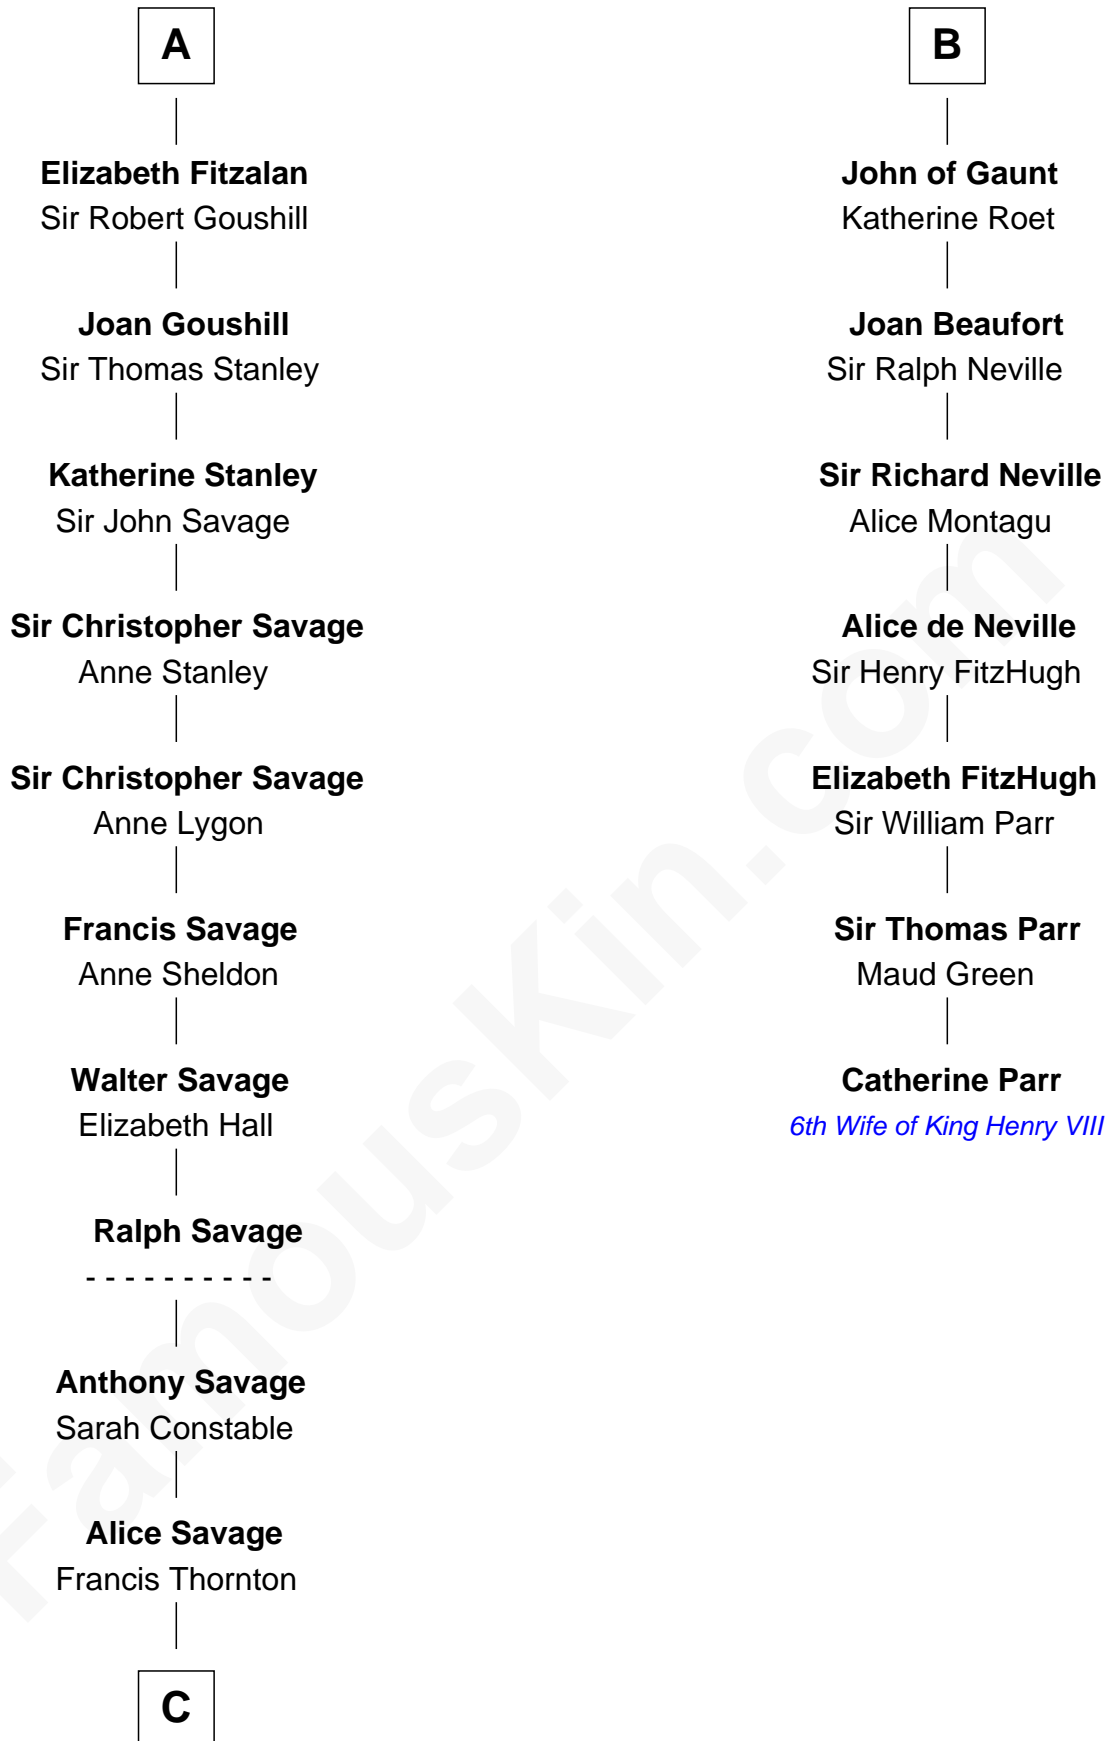

FamousKin.com

Relationship Chart of

Zachary Taylor

12th U.S. President

13th cousin 8 times removed of

Catherine Parr

6th Wife of King Henry VIII

C

—
Margaret Thornton

William Strother

—
Francis Strother

Susannah Dabney

—
William Strother

Sarah Bayly

—
Sarah Dabney Strother

Col. Richard Taylor

—
Zachary Taylor

12th U.S. President

FamousKin.com