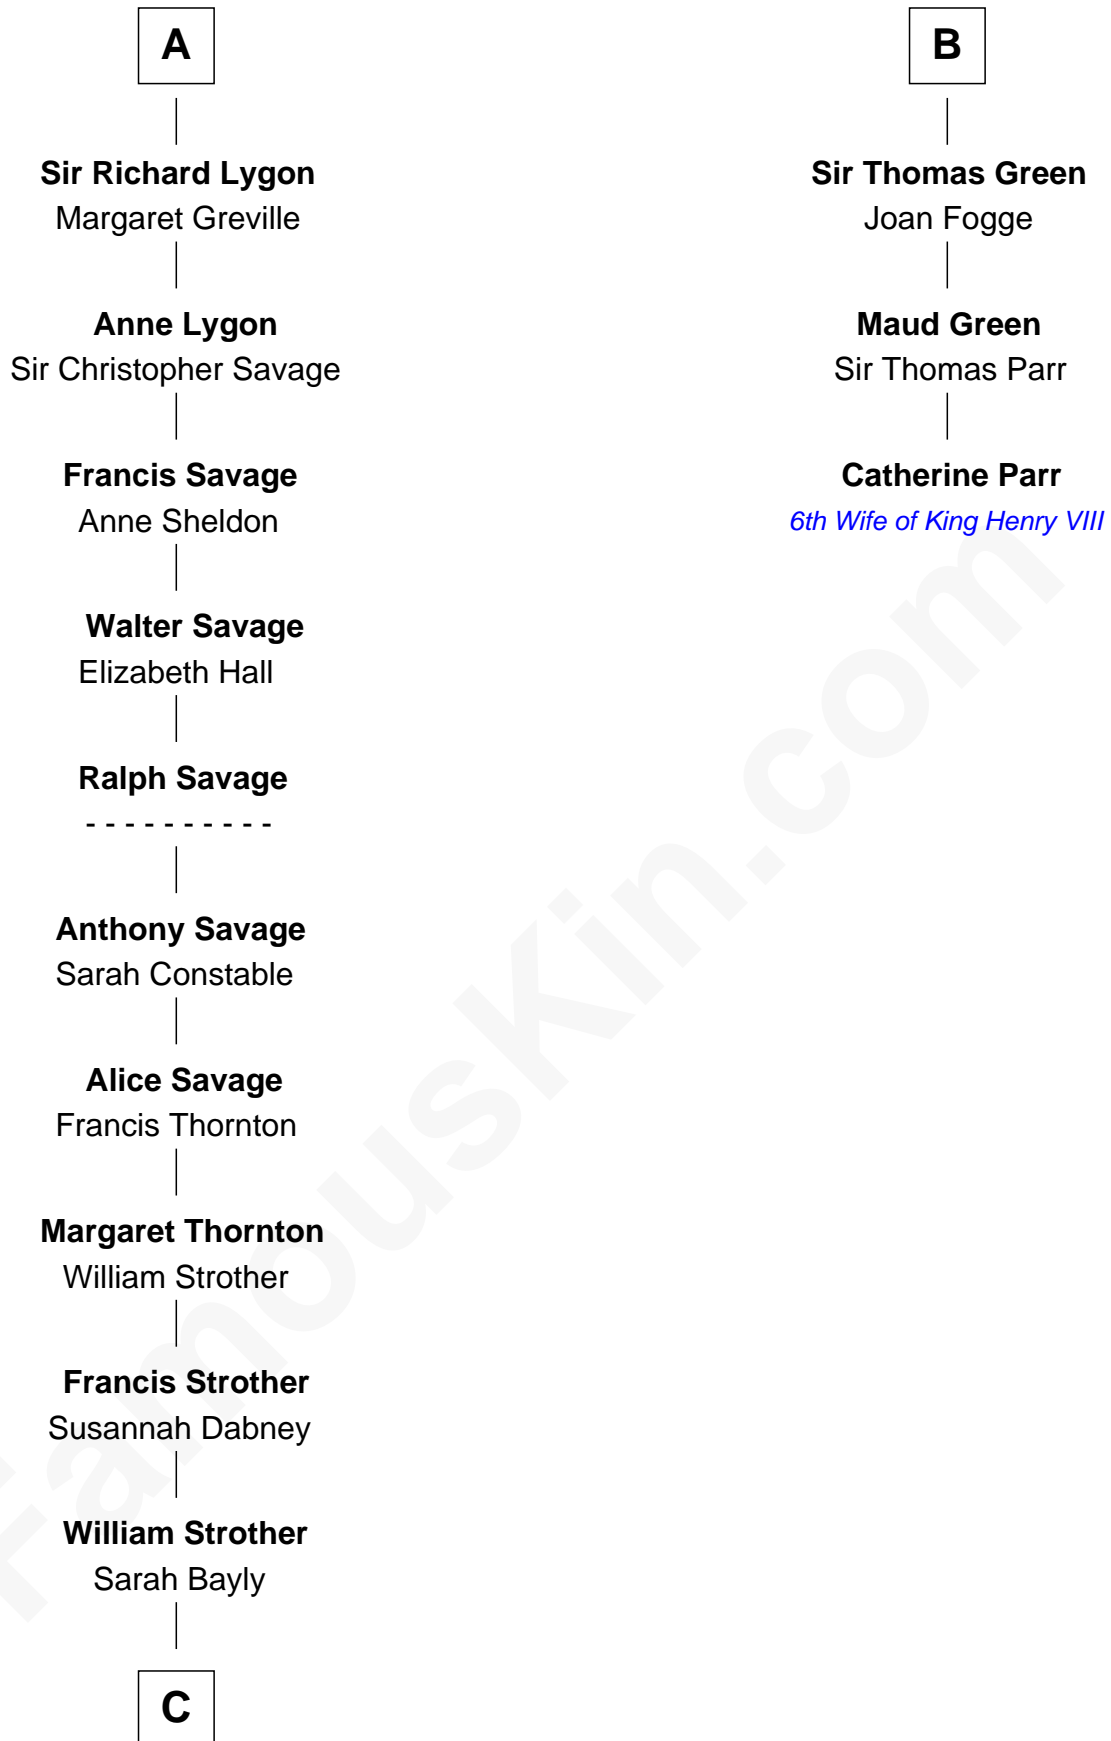

FamousKin.com Relationship Chart of

Zachary Taylor

12th U.S. President

9th cousin 9 times removed of

Catherine Parr

6th Wife of King Henry VIII

C

|
Sarah Dabney Strother

Col. Richard Taylor

|
Zachary Taylor

12th U.S. President

FamousKin.com