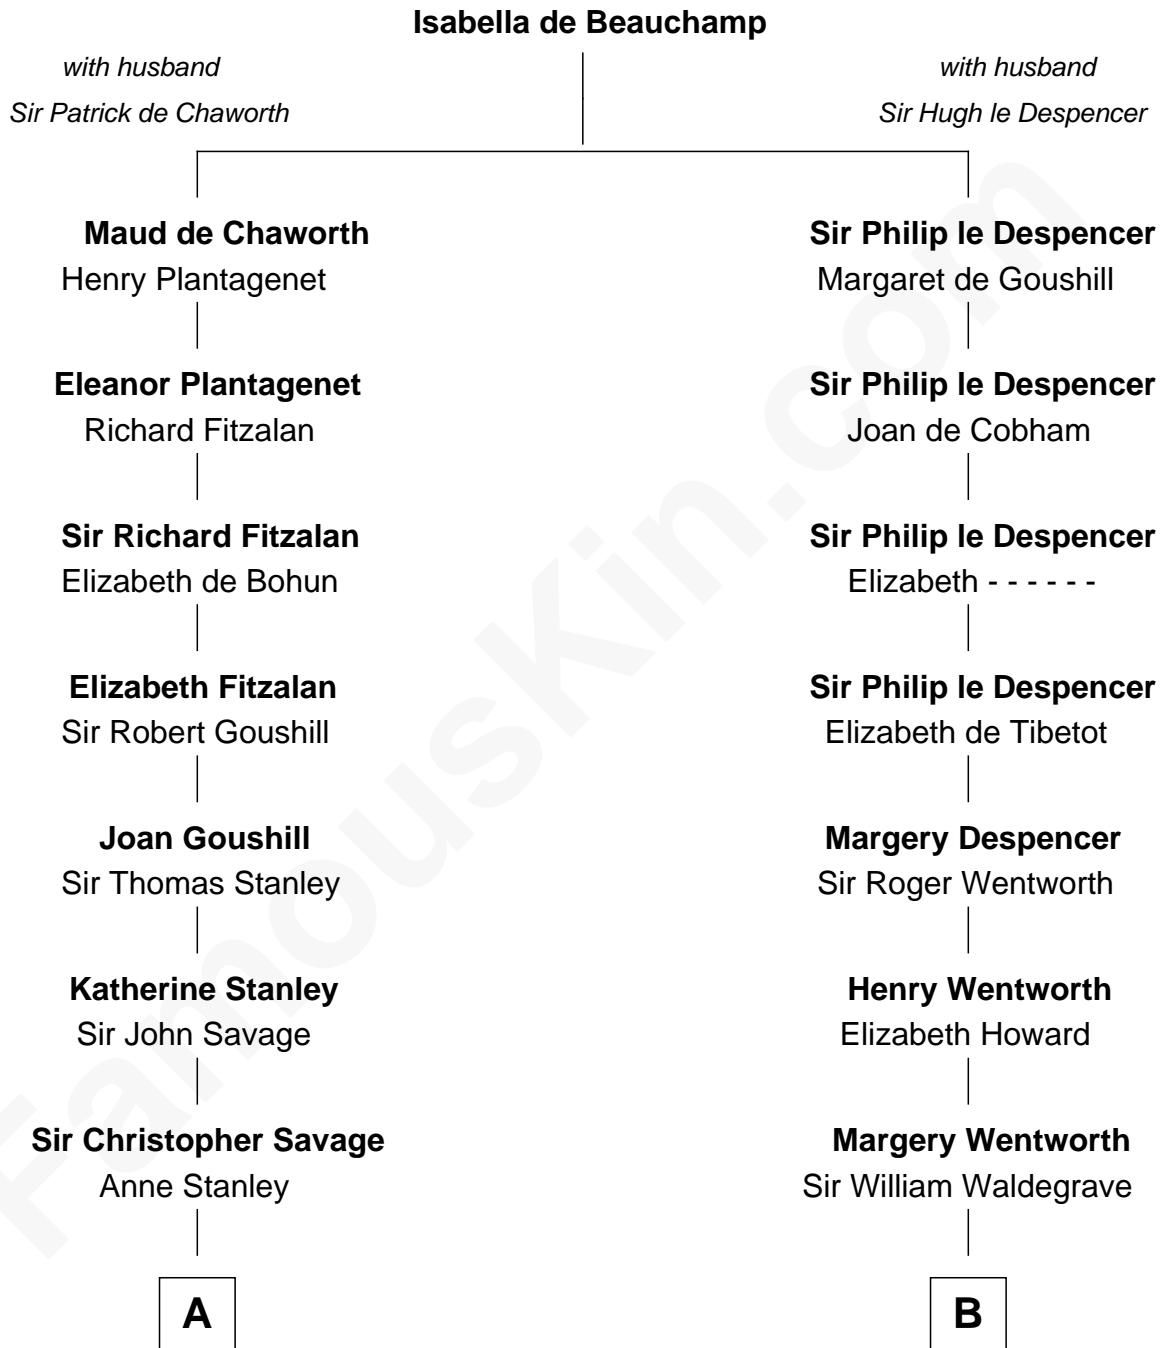

## Relationship Chart of

### Zachary Taylor

12th U.S. President

17th cousin 4 times removed of

**Maggie Gyllenhaal**  
Movie Actress

C

**Anders Leonard Gyllenhaal**

Selma Amanda Nelson

**Leonard Ephraim Gyllenhaal**