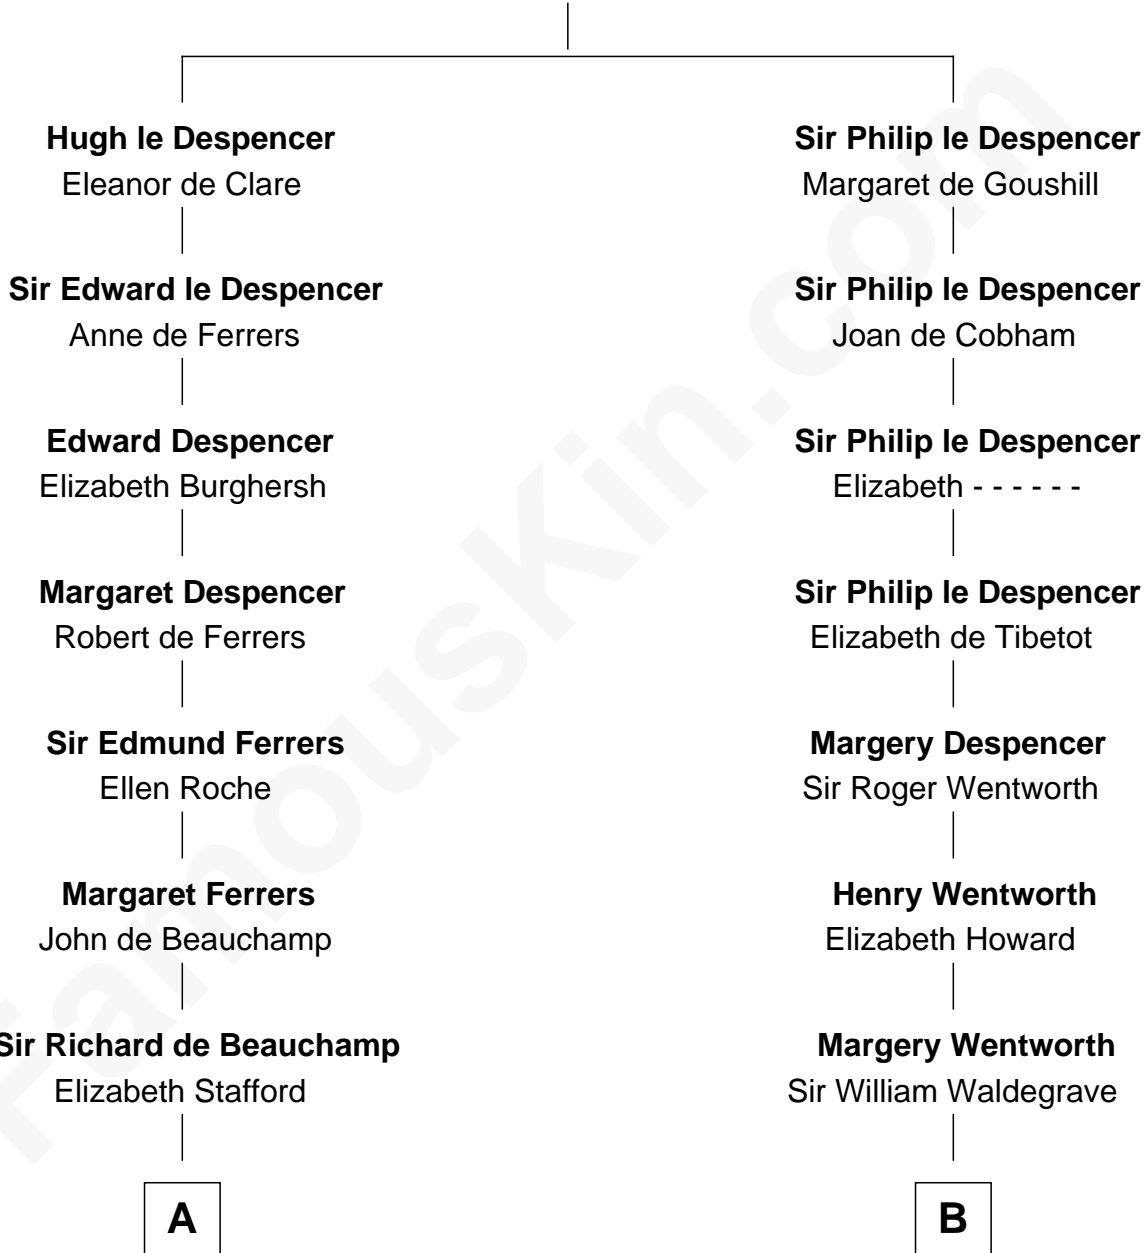

FamousKin.com
Relationship Chart of
Zachary Taylor
12th U.S. President

19th cousin 2 times removed of
Maggie Gyllenhaal
Movie Actress

Sir Hugh le Despencer
 Isabella de Beauchamp

C

William Strother

Sarah Bayly

Sarah Dabney Strother

Col. Richard Taylor

Zachary Taylor

12th U.S. President

D

Anders Leonard Gyllenhaal

Selma Amanda Nelson

Leonard Ephraim Gyllenhaal