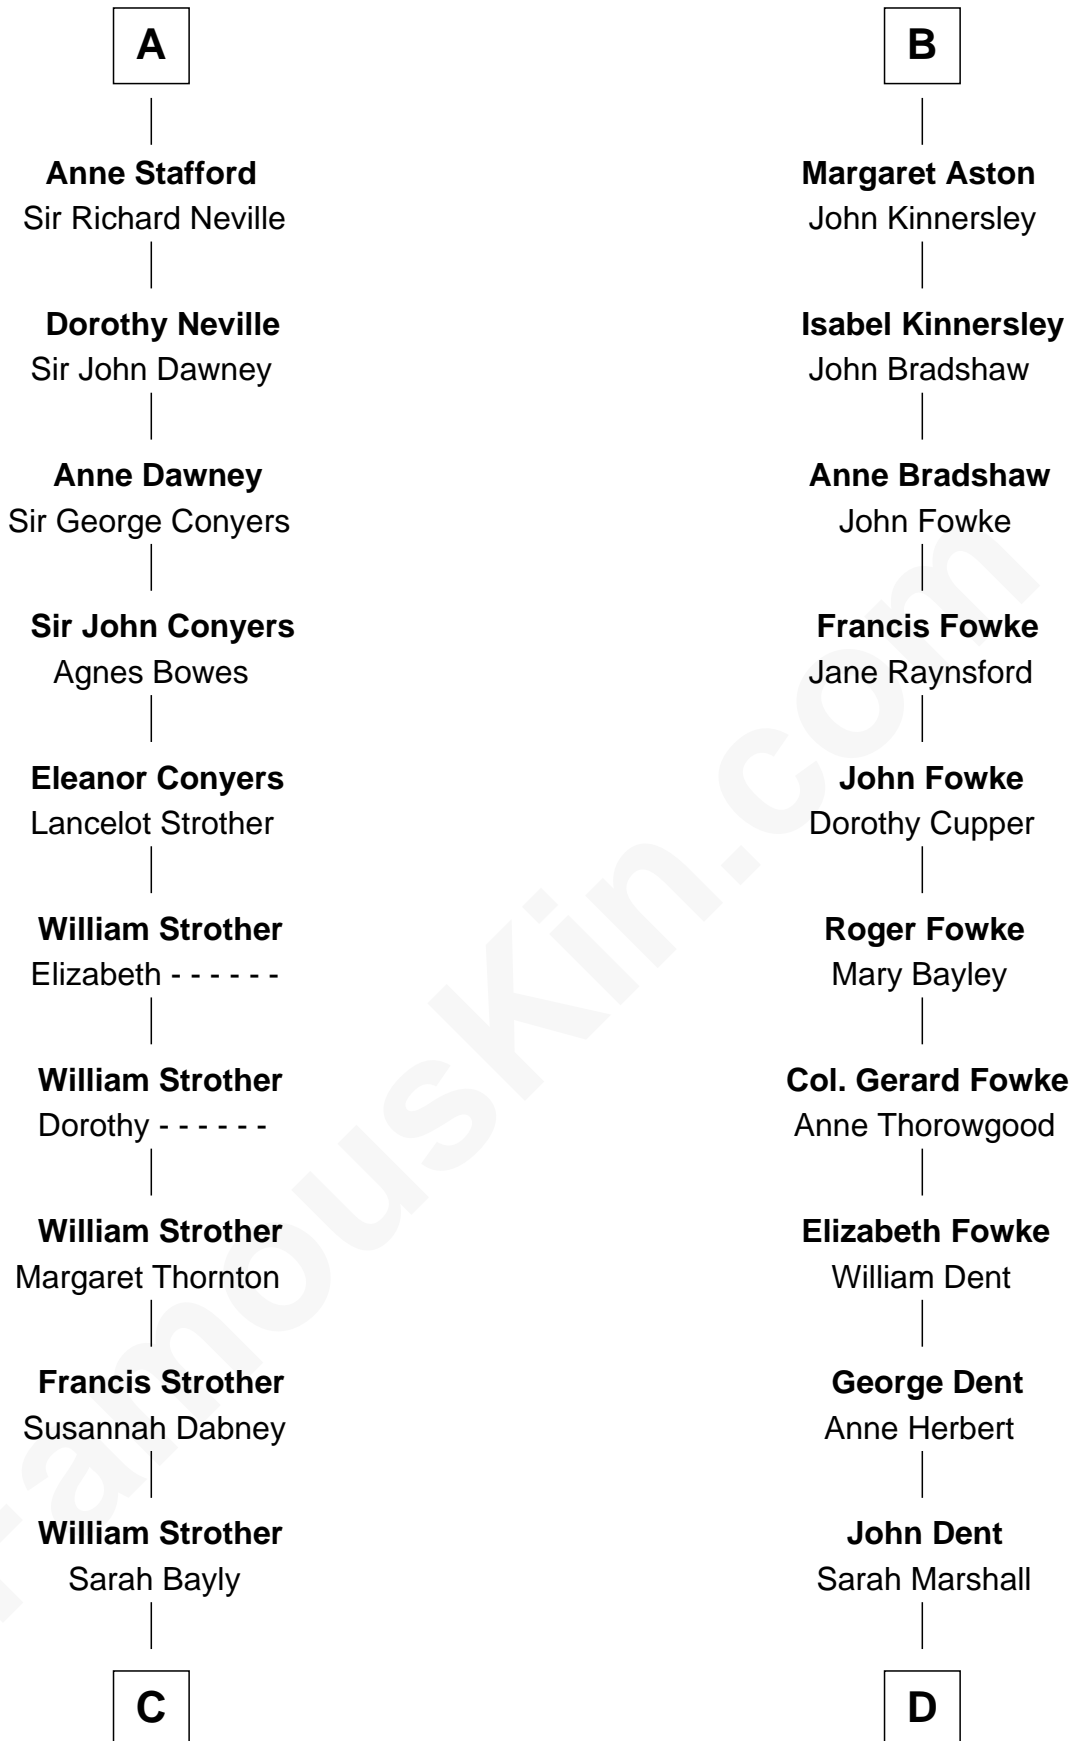

FamousKin.com
Relationship Chart of
Zachary Taylor
12th U.S. President

18th cousin 1 time removed of

General James Longstreet
Confederate Army - U.S. Civil War

C

Sarah Dabney Strother
Col. Richard Taylor

Zachary Taylor
12th U.S. President

D

Thomas Marshall Dent
Anne Magruder

Mary Anna Dent
James Longstreet

General James Longstreet
Confederate Army - U.S. Civil War

FamousKin.com