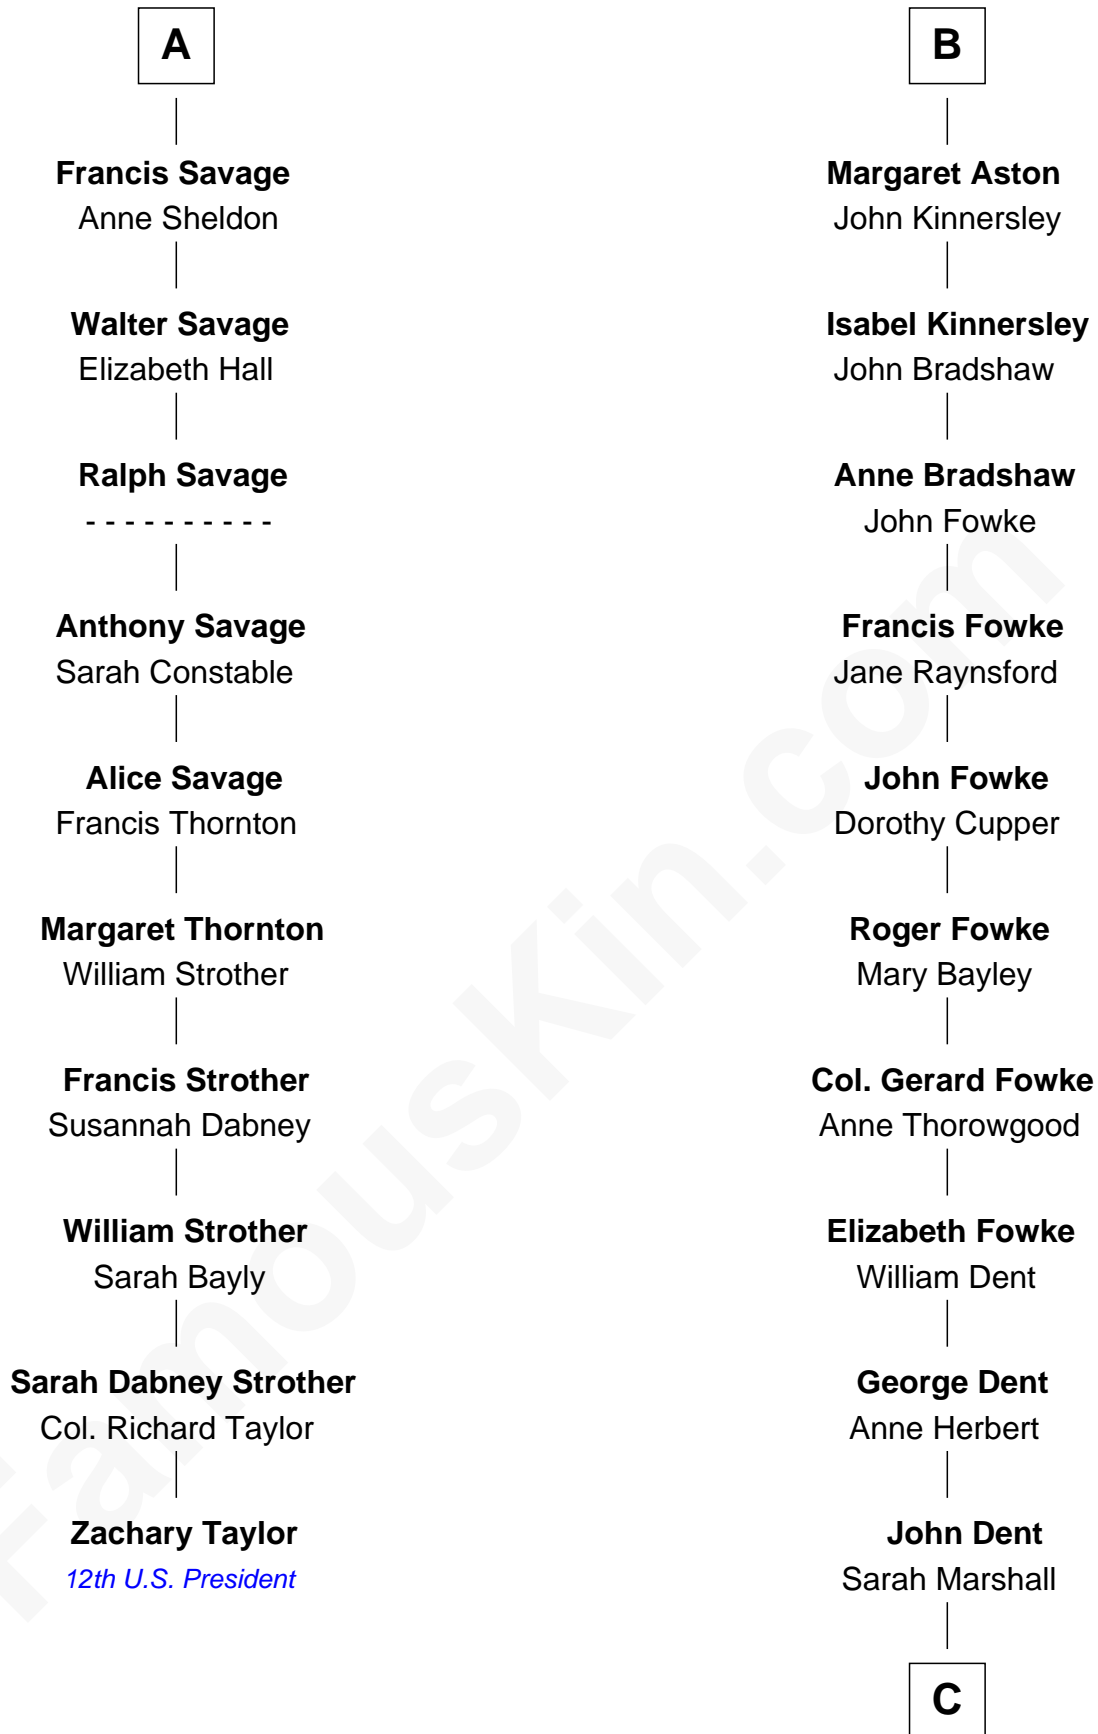

FamousKin.com
Relationship Chart of
Zachary Taylor
12th U.S. President

16th cousin 3 times removed of
General James Longstreet
Confederate Army - U.S. Civil War

C

Thomas Marshall Dent

Anne Magruder

Mary Anna Dent