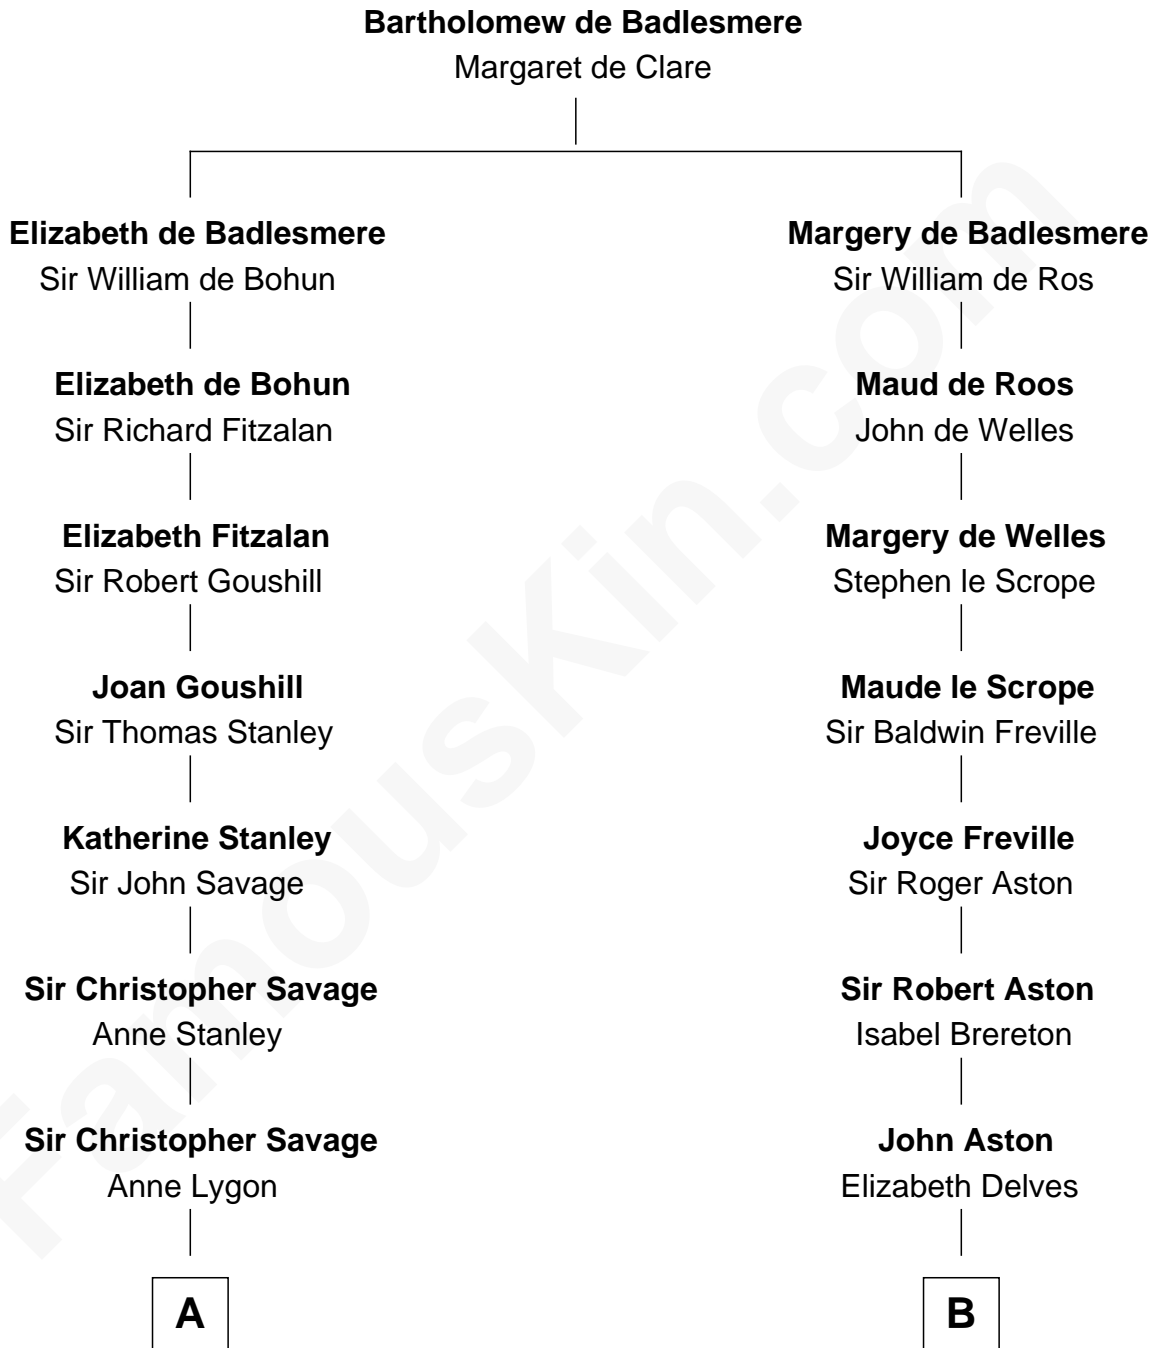

FamousKin.com
Relationship Chart of
Zachary Taylor
12th U.S. President

16th cousin 3 times removed of
General James Longstreet
Confederate Army - U.S. Civil War

C

Thomas Marshall Dent

Anne Magruder

Mary Anna Dent

James Longstreet

General James Longstreet

Confederate Army - U.S. Civil War

FamousKin.com