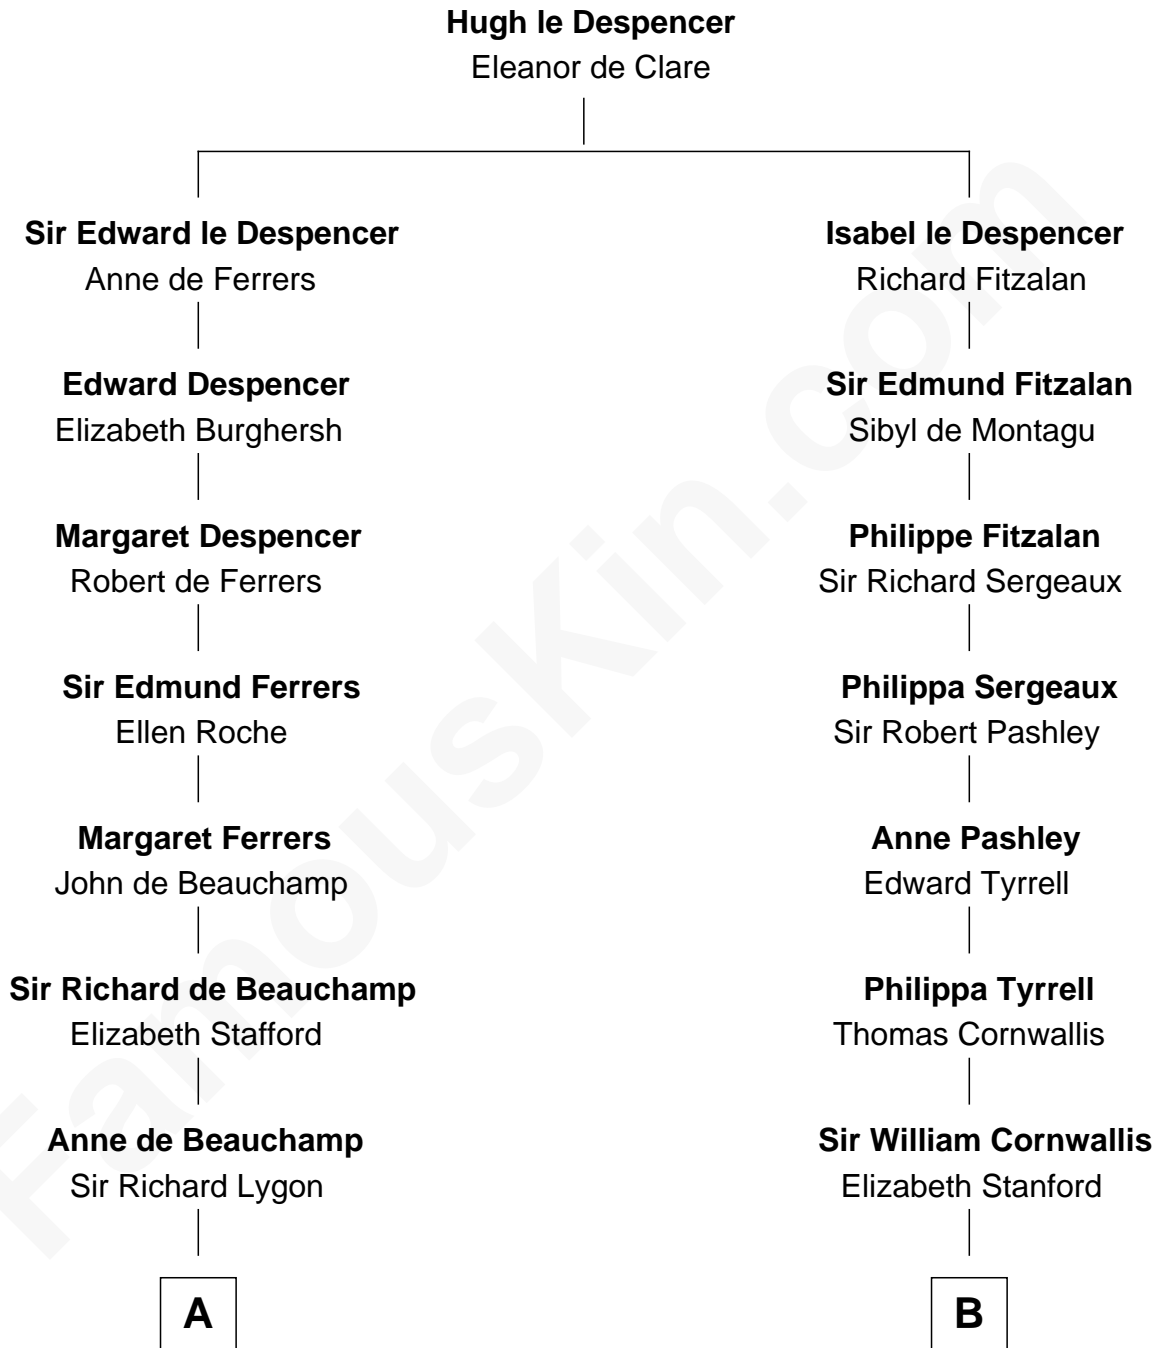

FamousKin.com Relationship Chart of

Zachary Taylor
12th U.S. President

18th cousin of

General James Longstreet
Confederate Army - U.S. Civil War

C

Sarah Dabney Strother

Col. Richard Taylor

Zachary Taylor

12th U.S. President

D

James Longstreet

Mary Anna Dent

General James Longstreet

Confederate Army - U.S. Civil War

FamousKin.com