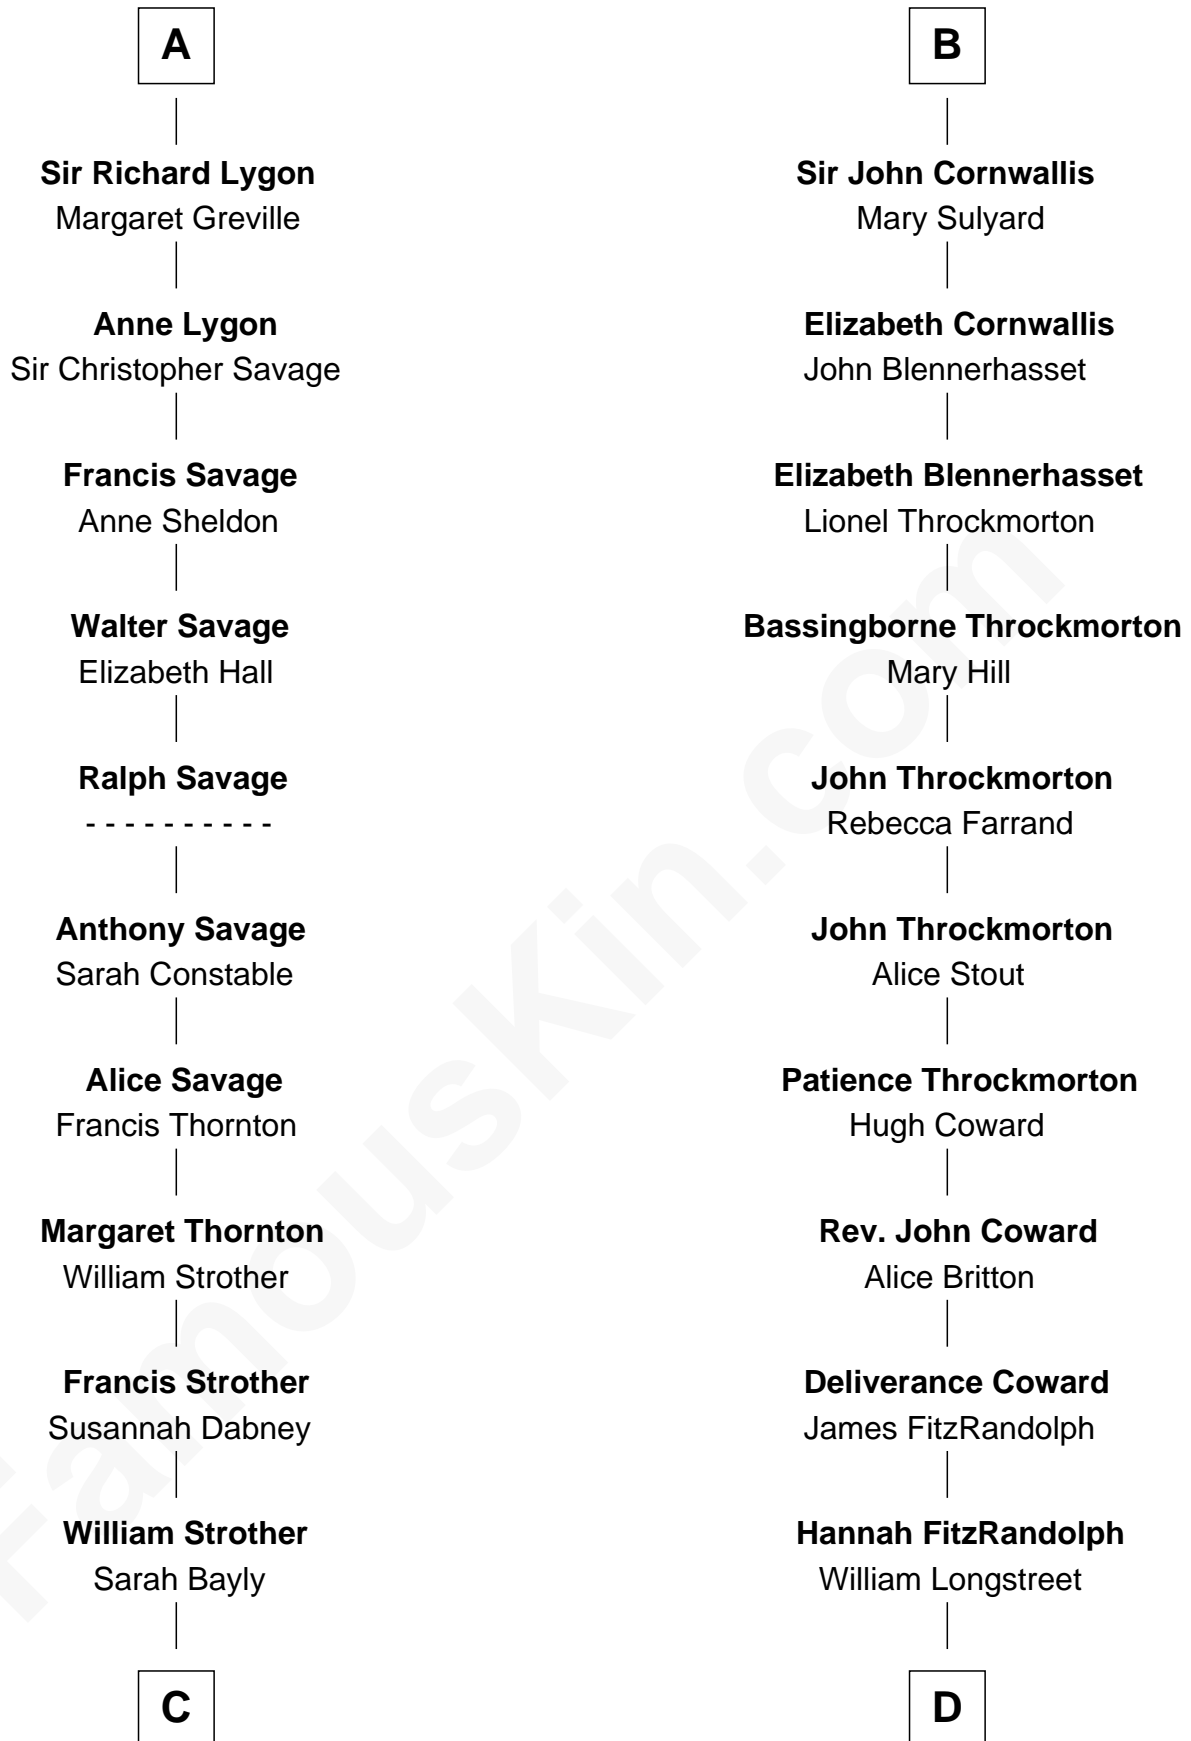

FamousKin.com Relationship Chart of

Zachary Taylor
12th U.S. President

18th cousin of

General James Longstreet
Confederate Army - U.S. Civil War

C

Sarah Dabney Strother

Col. Richard Taylor

Zachary Taylor

12th U.S. President

D

James Longstreet

Mary Anna Dent

General James Longstreet

Confederate Army - U.S. Civil War

FamousKin.com