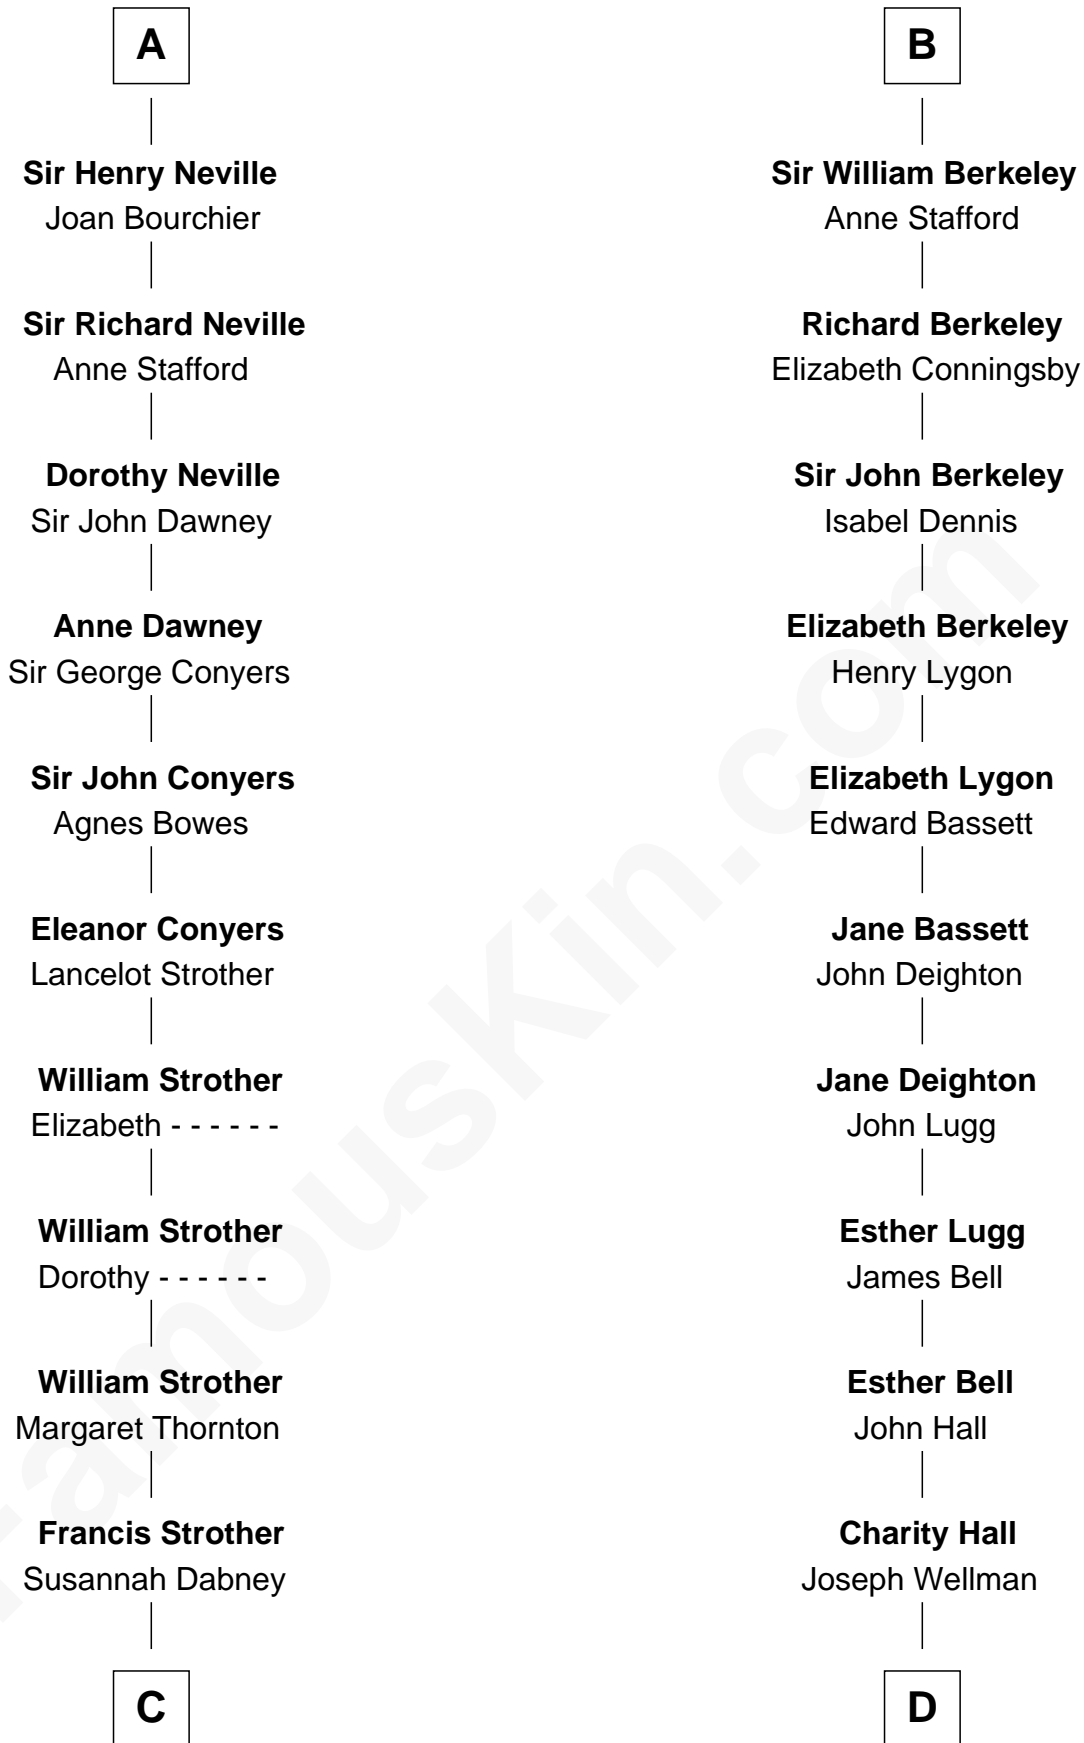

**FamousKin.com**  
**Relationship Chart of**  
**Zachary Taylor**  
*12th U.S. President*

**19th cousin 2 times removed of**  
**Jack London**  
*Author of "The Call of the Wild"*

**C**

**William Strother**

Sarah Bayly

**Sarah Dabney Strother**

Col. Richard Taylor

**Zachary Taylor**

*12th U.S. President*

**D**

**Adam Wellman**

Esther Mann

**Joel Wellman**

Betsey Baker

**Marshall Daniel Wellman**

Eleanor Garrett Jones

**Flora Wellman**

William Henry Chaney

**Jack London**

*Author of "The Call of the Wild"*