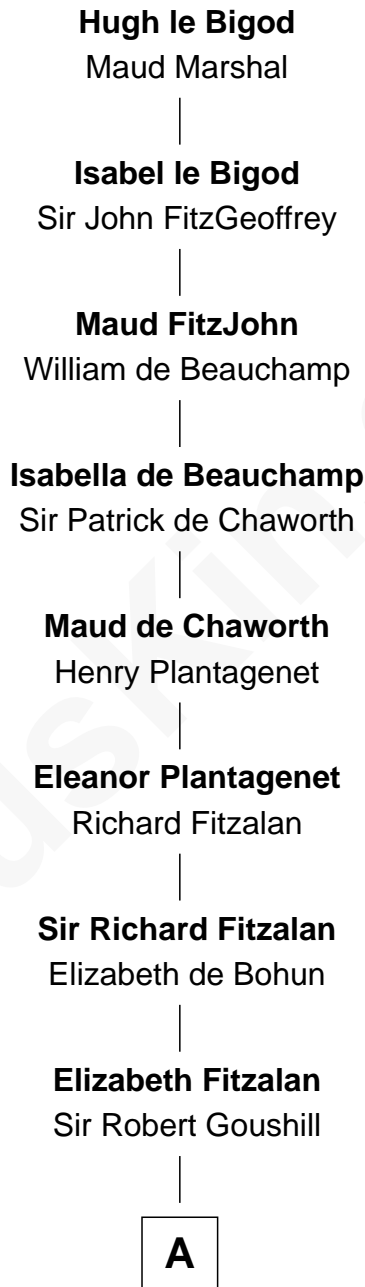

FamousKin.com Relationship Chart of

Zachary Taylor

12th U.S. President

19th Great-grandson of

Hugh le Bigod

Magna Carta Surety

A

Joan Goushill
Sir Thomas Stanley

Katherine Stanley
Sir John Savage

Sir Christopher Savage
Anne Stanley

Sir Christopher Savage
Anne Lygon

Francis Savage
Anne Sheldon

Walter Savage
Elizabeth Hall

Ralph Savage

Anthony Savage
Sarah Constable

Alice Savage
Francis Thornton

Margaret Thornton
William Strother

B

B

Francis Strother
Susannah Dabney

William Strother
Sarah Bayly

Sarah Dabney Strother
Col. Richard Taylor

Zachary Taylor
12th U.S. President