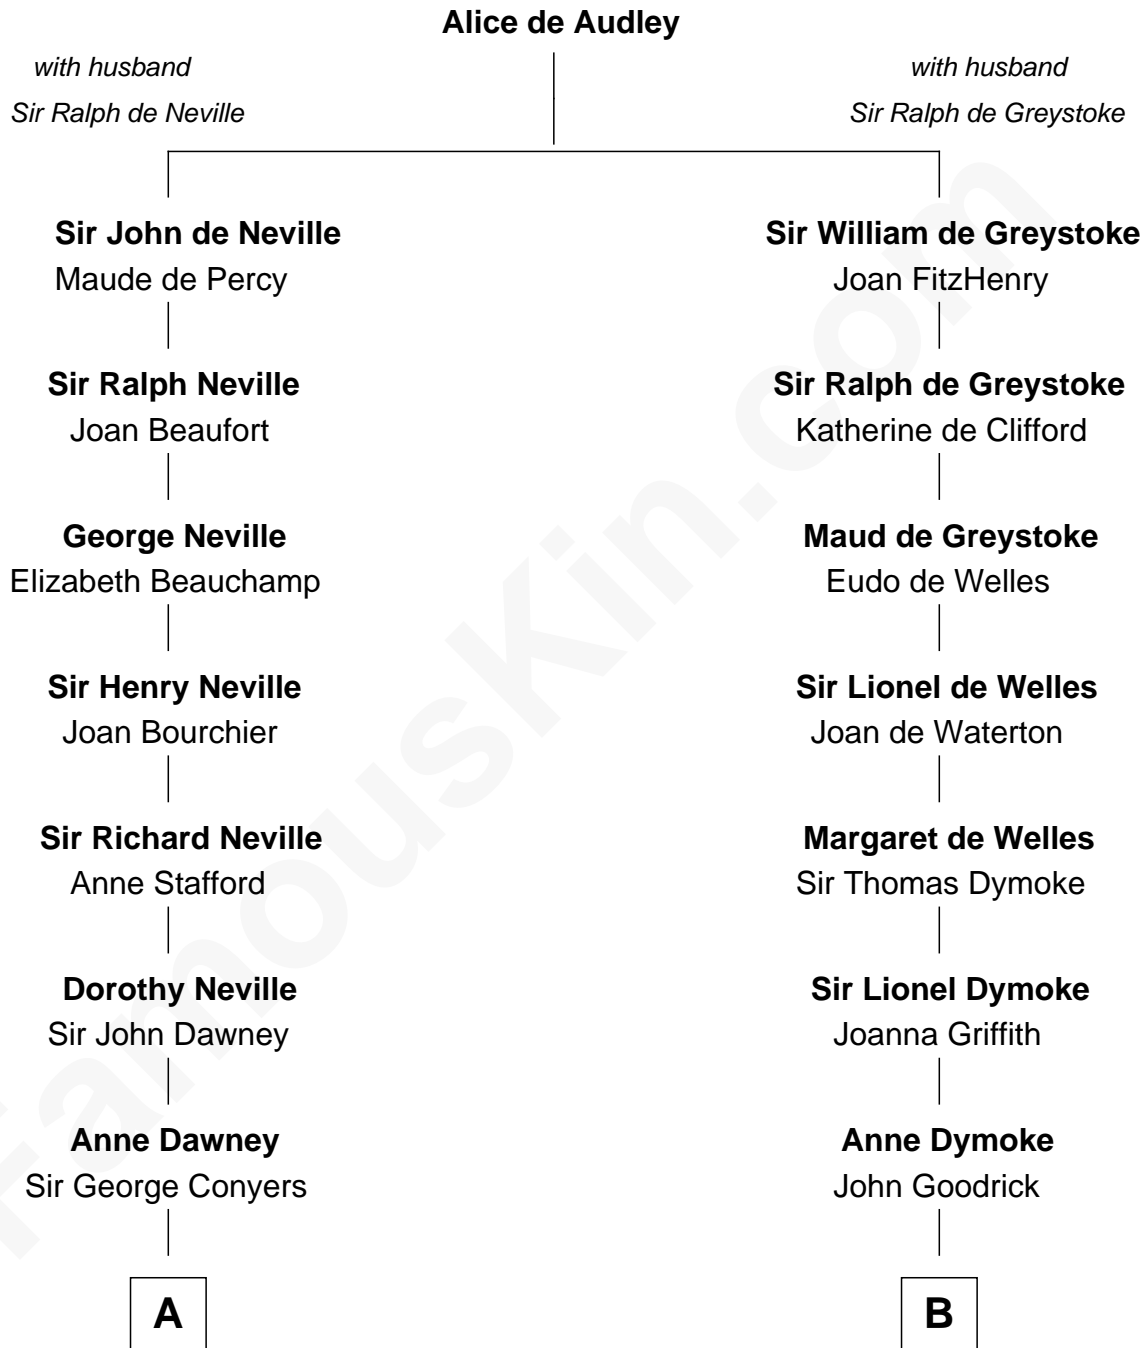

FamousKin.com
Relationship Chart of
Zachary Taylor
12th U.S. President

15th cousin 5 times removed of
Lucille Ball
TV Actress - "I Love Lucy"

C

George Osborn Durrell

Anne Jane Jewell

Nellie Rebecca Durrell

Jasper Clinton Ball

Henry Durrell Ball

Desiree Evelyn Hunt

Lucille Ball

TV Actress - "I Love Lucy"

FamousKin.com