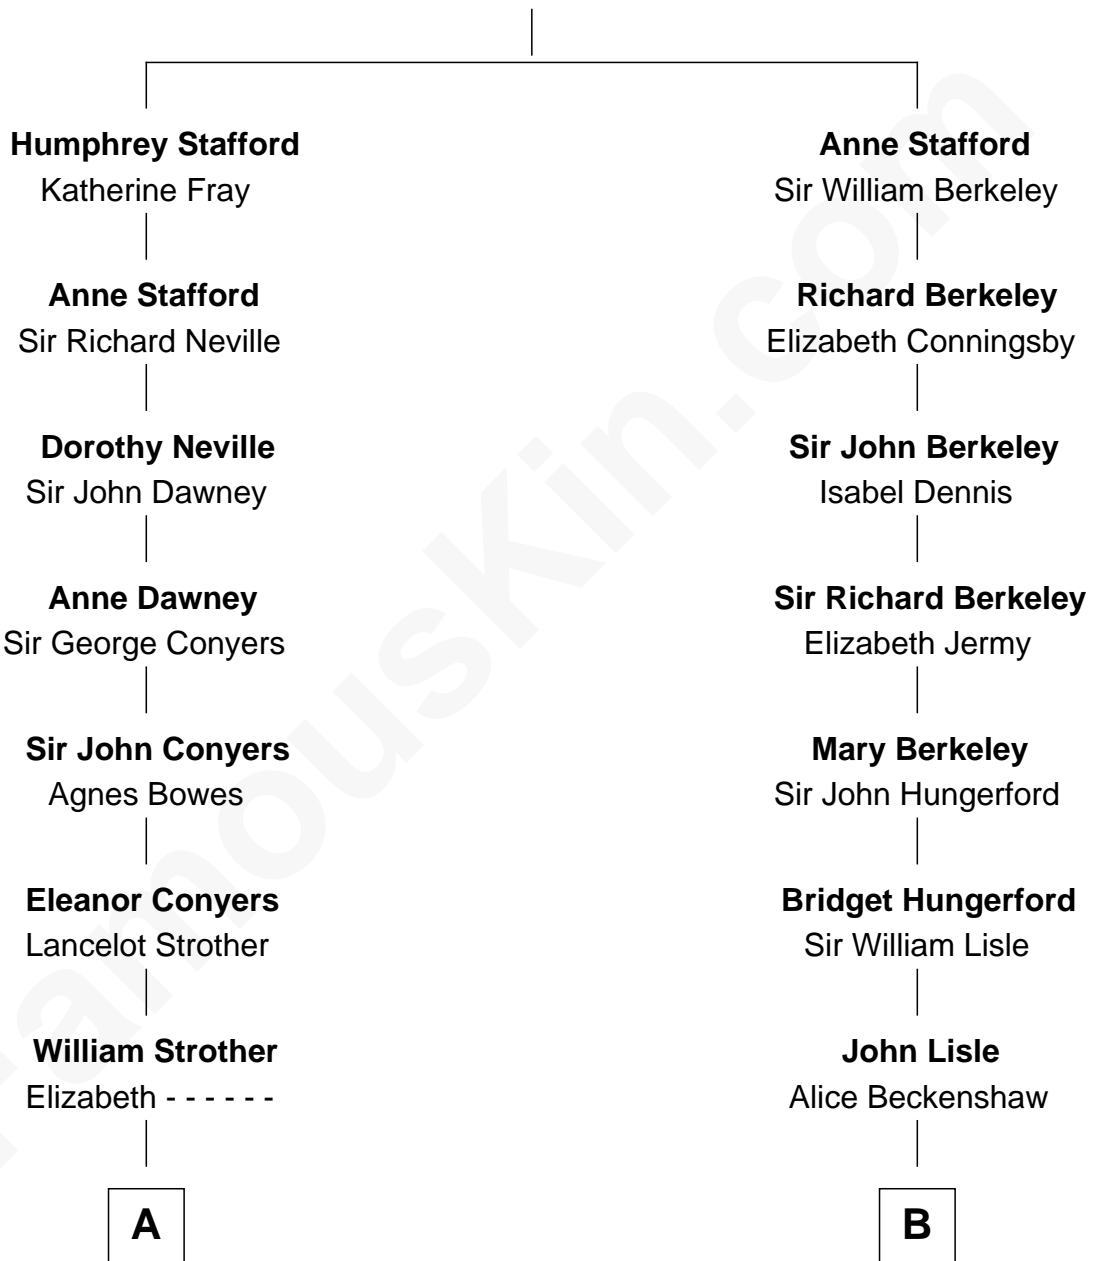

FamousKin.com
Relationship Chart of
Zachary Taylor
12th U.S. President

12th cousin 6 times removed of
Jeb Bush
43rd Governor of Florida

Sir Humphrey Stafford
 Eleanor Aylesbury

C

George Herbert Walker Bush

Barbara Pierce

Jeb Bush

43rd Governor of Florida

FamousKin.com