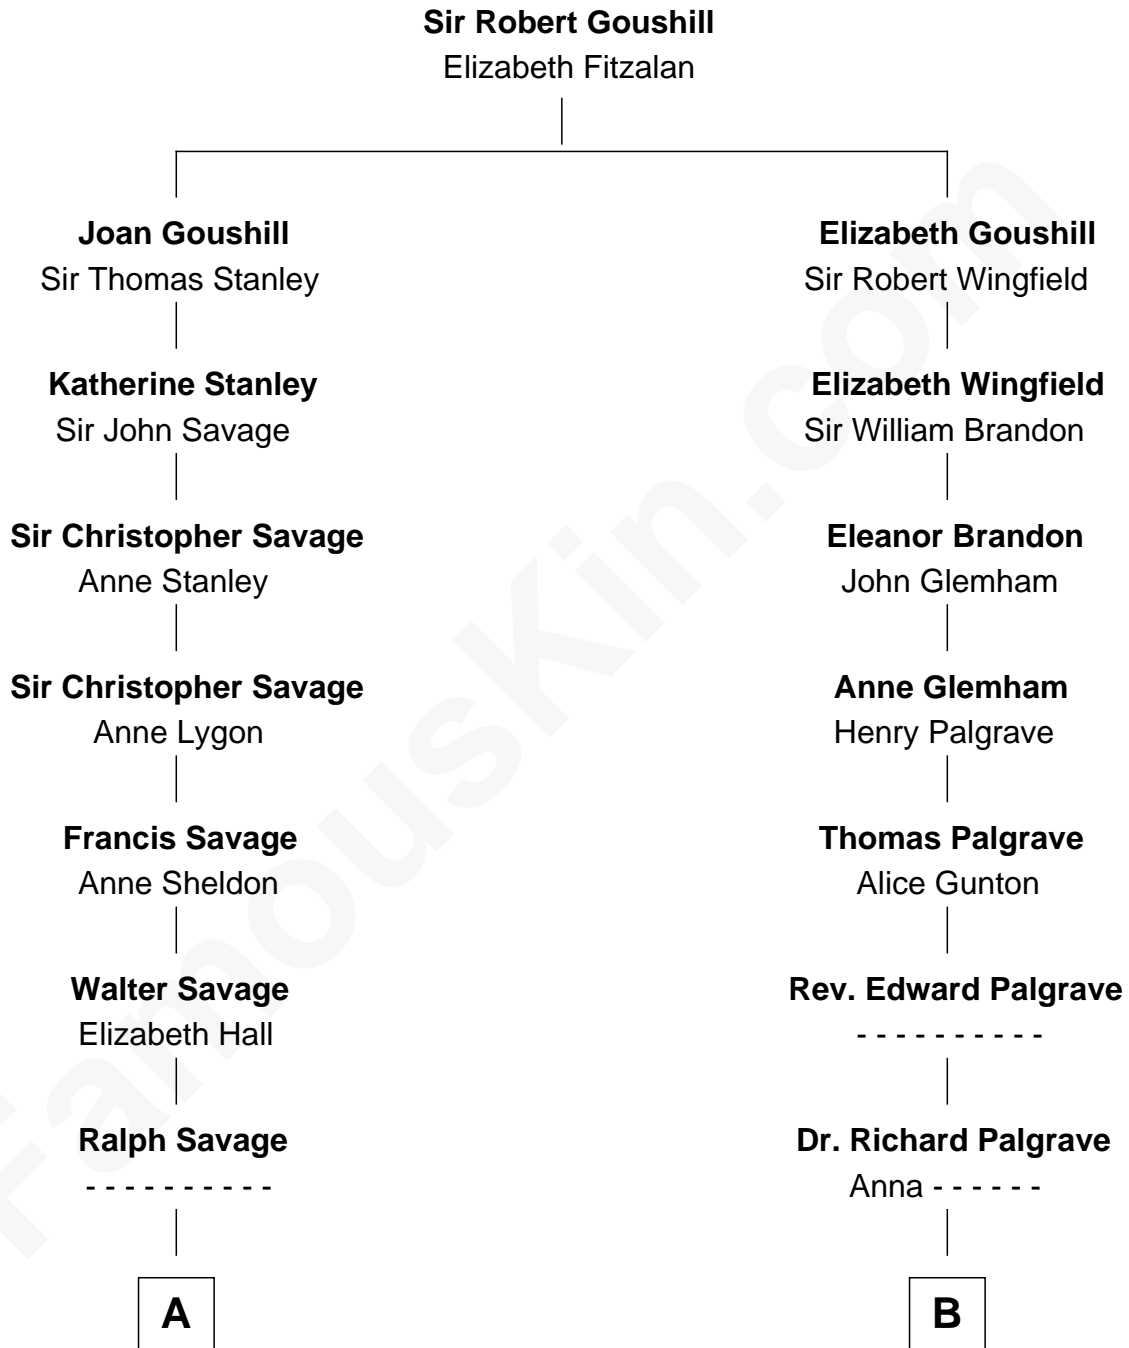

FamousKin.com
Relationship Chart of
Zachary Taylor
12th U.S. President

13th cousin 6 times removed of
Jeb Bush
43rd Governor of Florida

C

Prescott Sheldon Bush

Dorothy Wear Walker

George Herbert Walker Bush

Barbara Pierce

Jeb Bush

43rd Governor of Florida

FamousKin.com