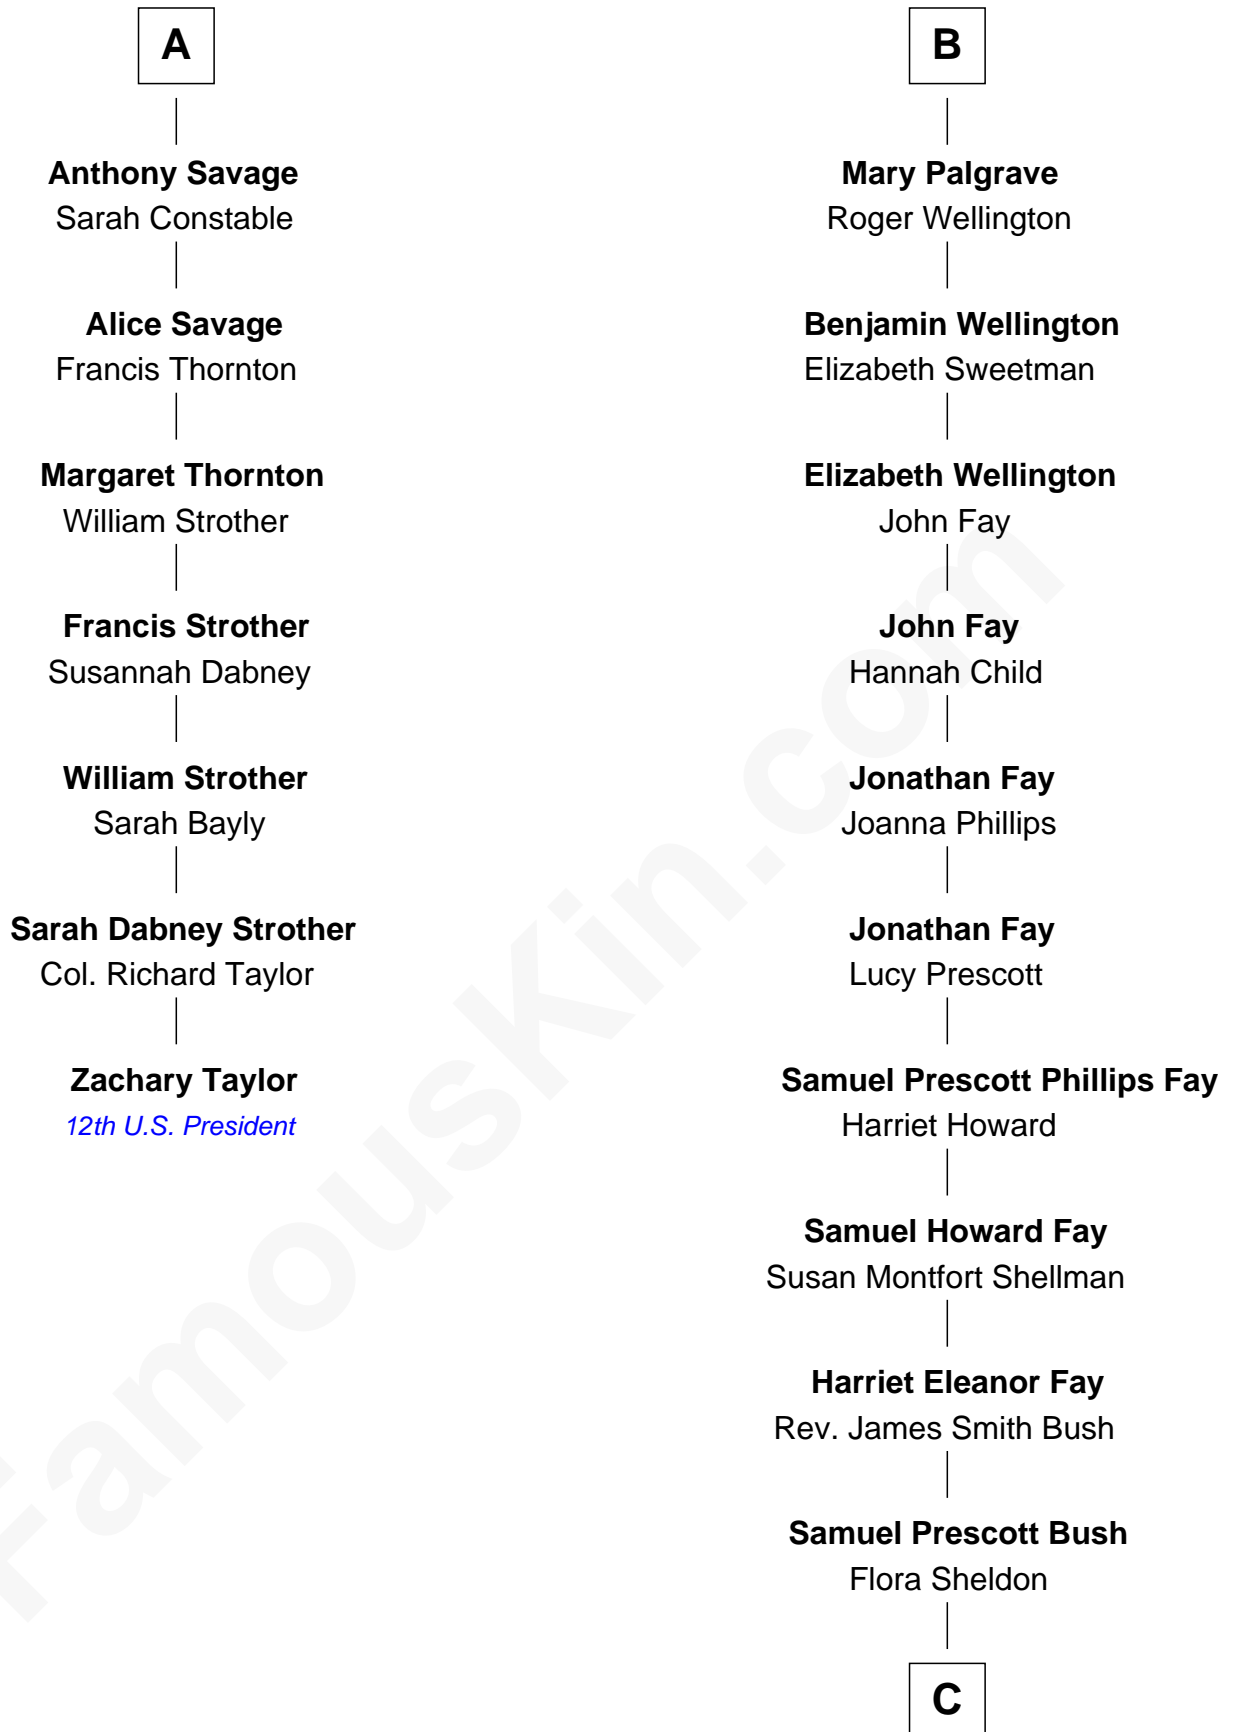

FamousKin.com
Relationship Chart of
Zachary Taylor
12th U.S. President

13th cousin 6 times removed of
Jeb Bush
43rd Governor of Florida

C

Prescott Sheldon Bush

Dorothy Wear Walker

George Herbert Walker Bush

Barbara Pierce

Jeb Bush

43rd Governor of Florida

FamousKin.com