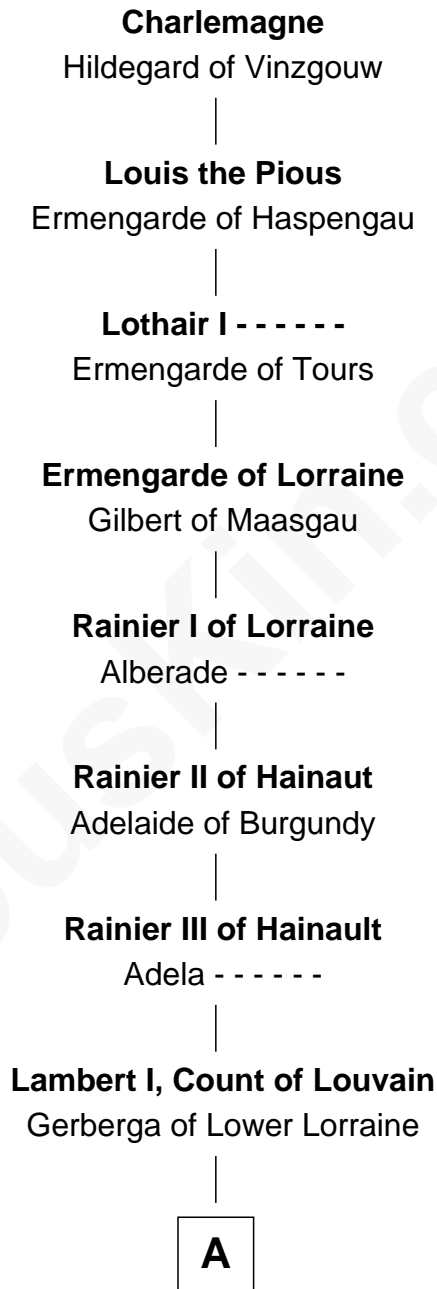

FamousKin.com Relationship Chart of

Zachary Taylor

12th U.S. President

32nd Great-grandson of

Charlemagne

King of the Franks

A

Lambert II, Count of Louvain

Oda of Lorraine

Henry II, Count of Louvain

Adela of Orthen

Gottfried I, Count of Louvain

Ide de Chiny

Godfrey II, Count of Louvain

Luitgarde of Sulzbach

Godfrey III, Count of Louvain