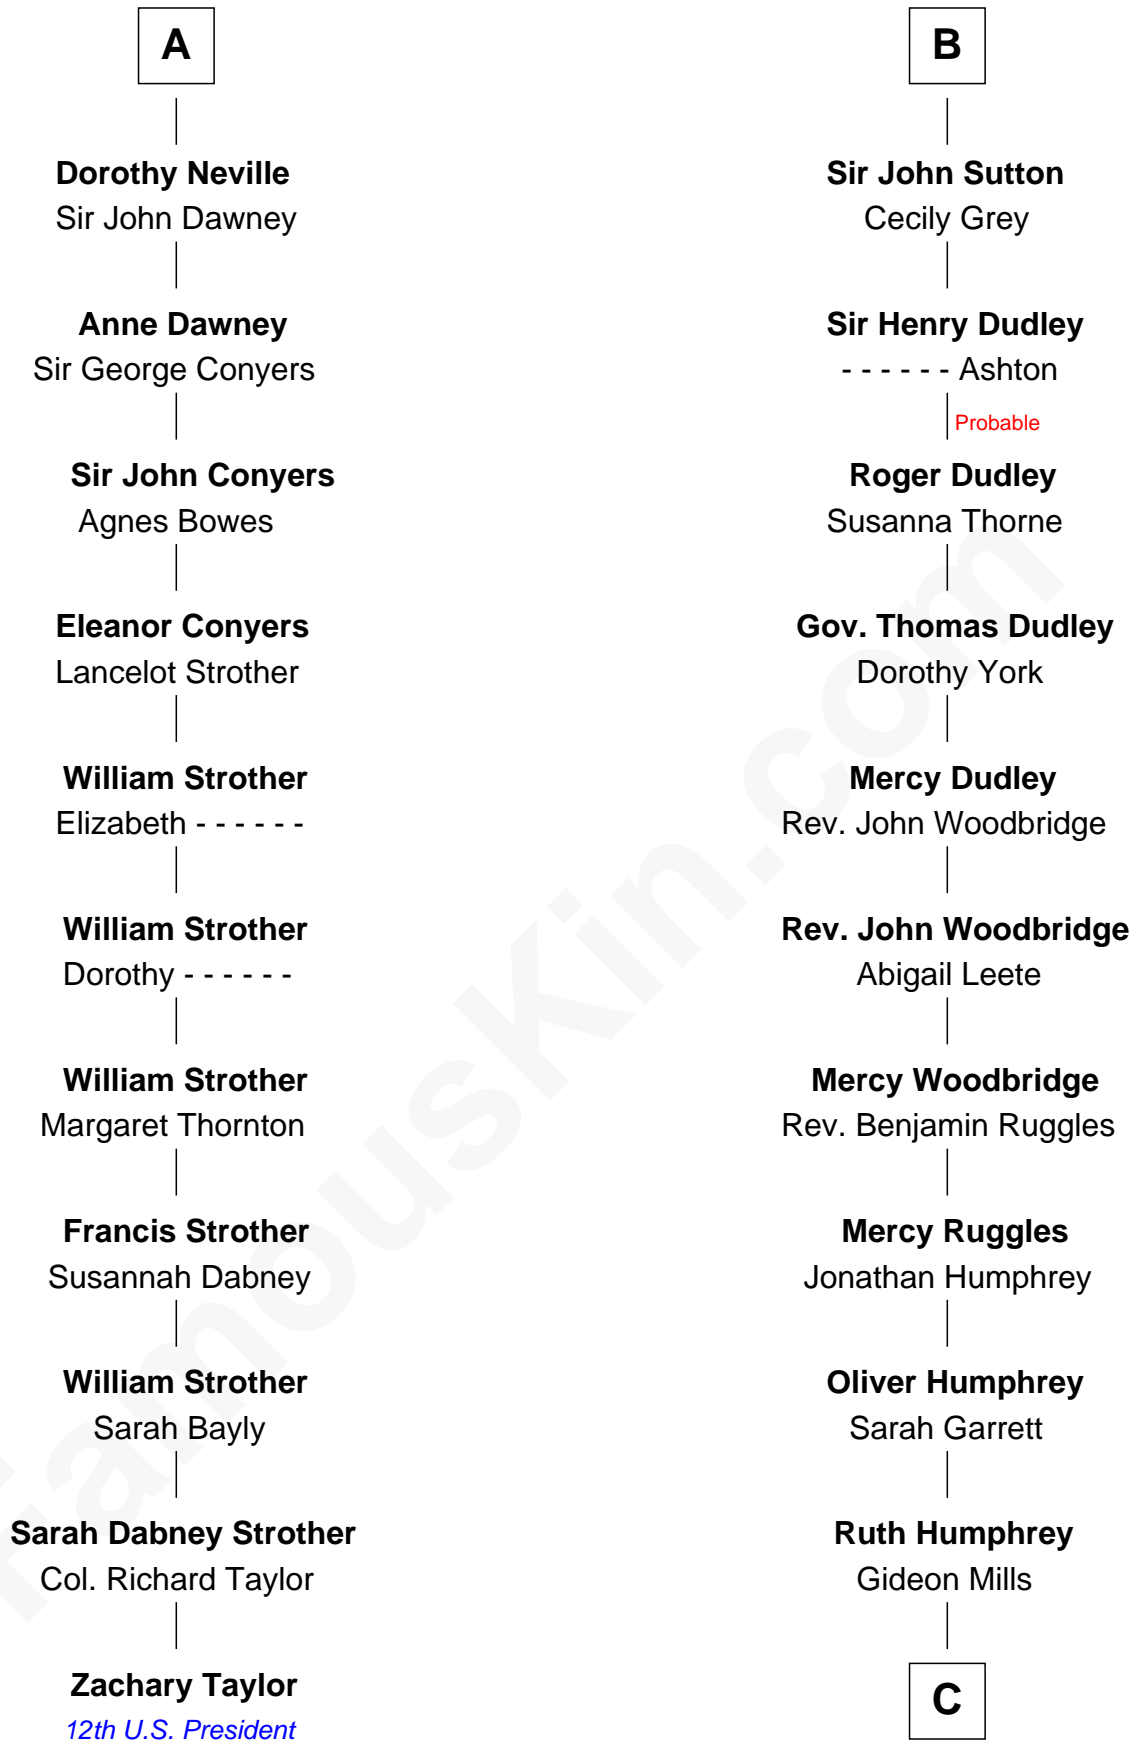

# FamousKin.com Relationship Chart of

**Zachary Taylor**

*12th U.S. President*

17th cousin 1 time removed of

**John Brown**

*American Abolitionist*

**Sir James de Audley**

Ela Longespee

Iseult de Mortimer

**Alice de Audley**

Sir Ralph de Neville

**Sir John de Neville**

Maude de Percy

**Sir Ralph Neville**

Joan Beaufort

**Katherine Neville**

Sir Thomas Strangeways

**Joan Strangeways**

Sir William Willoughby

**Cecily Willoughby**

Sir Edward Sutton

**B**

**C**

**Ruth Mills**  
Owen Brown

**John Brown**  
*American Abolitionist*

FamousKin.com