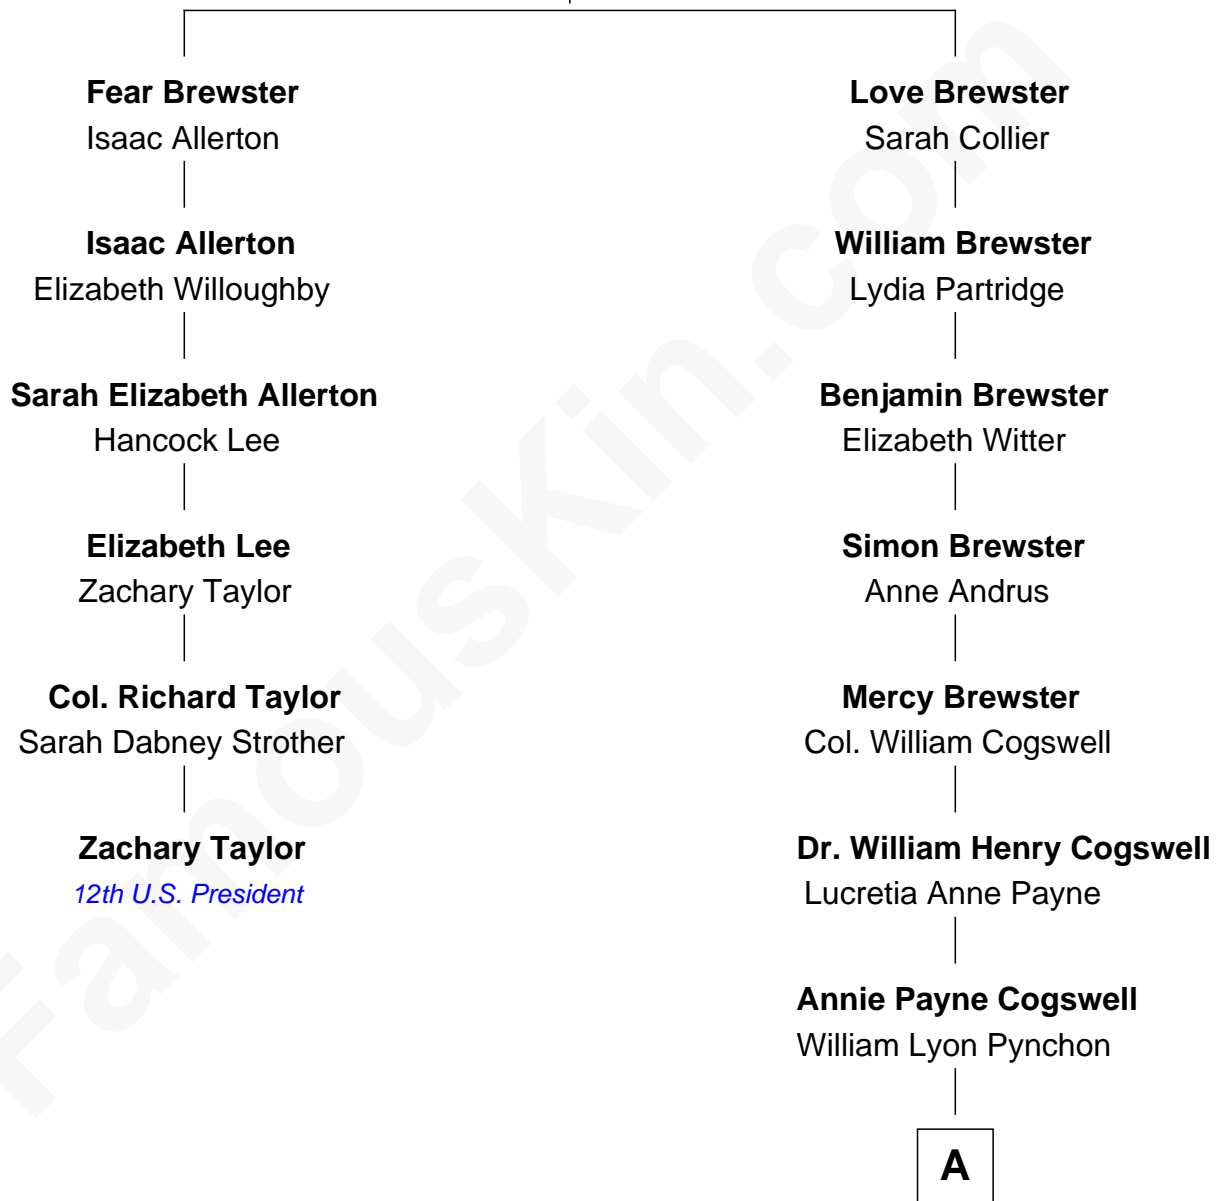

FamousKin.com Relationship Chart of

Zachary Taylor

12th U.S. President

5th cousin 4 times removed of

Thomas Pynchon

American Novelist

William Brewster

Mary - - - - -

A

William Henry Chichele Pynchon

Carrie Susan Moyses

Thomas Ruggles Pynchon

Catherine Frances Bennett

Thomas Pynchon

Novelist

FamousKin.com