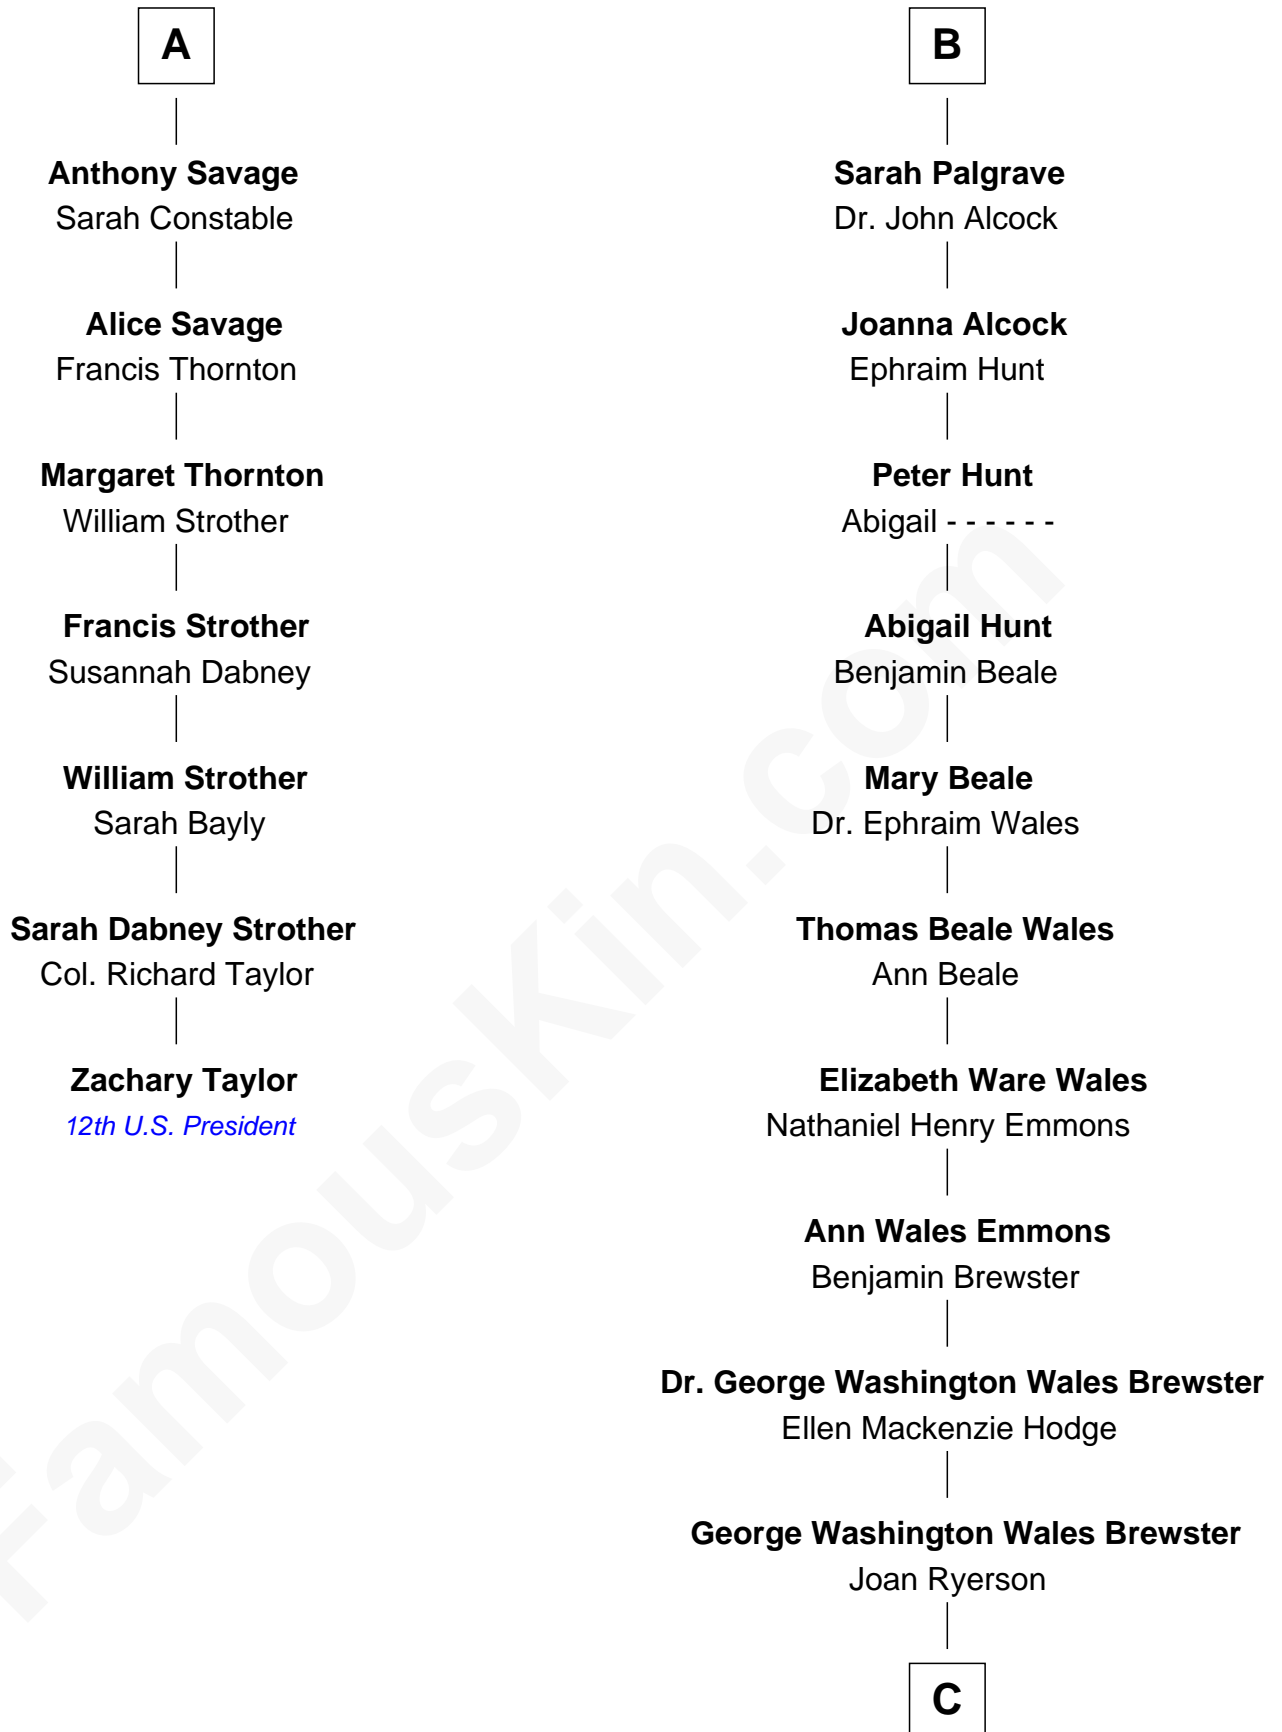

FamousKin.com
Relationship Chart of
Zachary Taylor
12th U.S. President

13th cousin 5 times removed of
Paget Brewster
TV Actress

C

Galen Brewster
Hathaway Tew

Paget Brewster
TV Actress

FamousKin.com