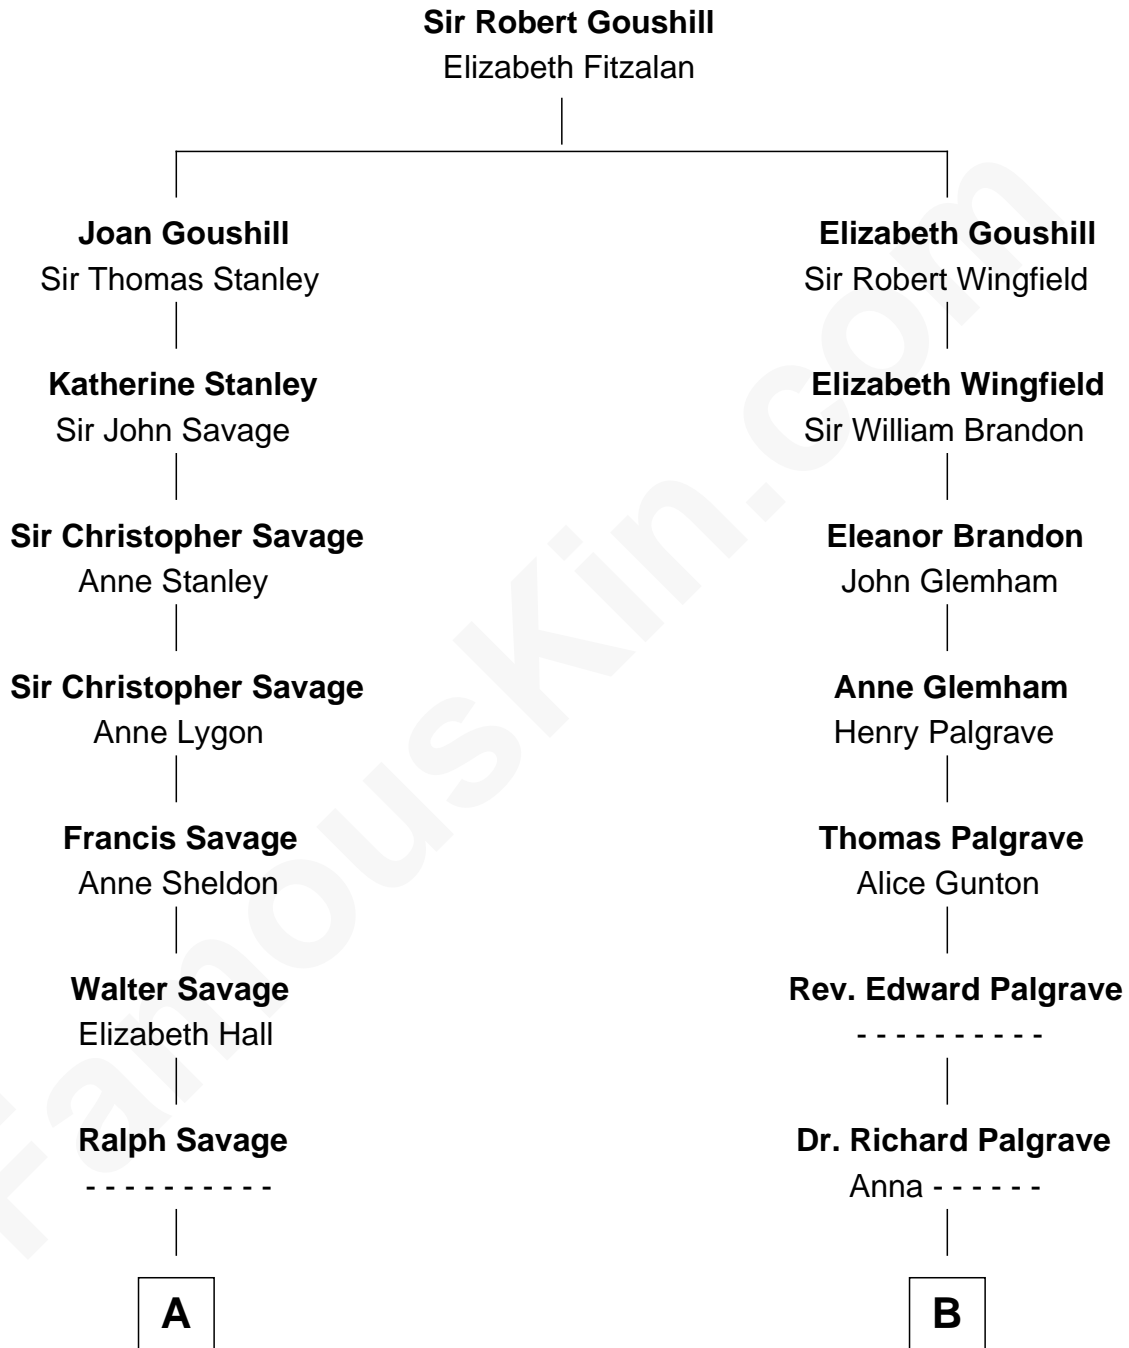

FamousKin.com
Relationship Chart of
Zachary Taylor
12th U.S. President

13th cousin 5 times removed of
Paget Brewster
TV Actress

C

Galen Brewster
Hathaway Tew

Paget Brewster
TV Actress

FamousKin.com