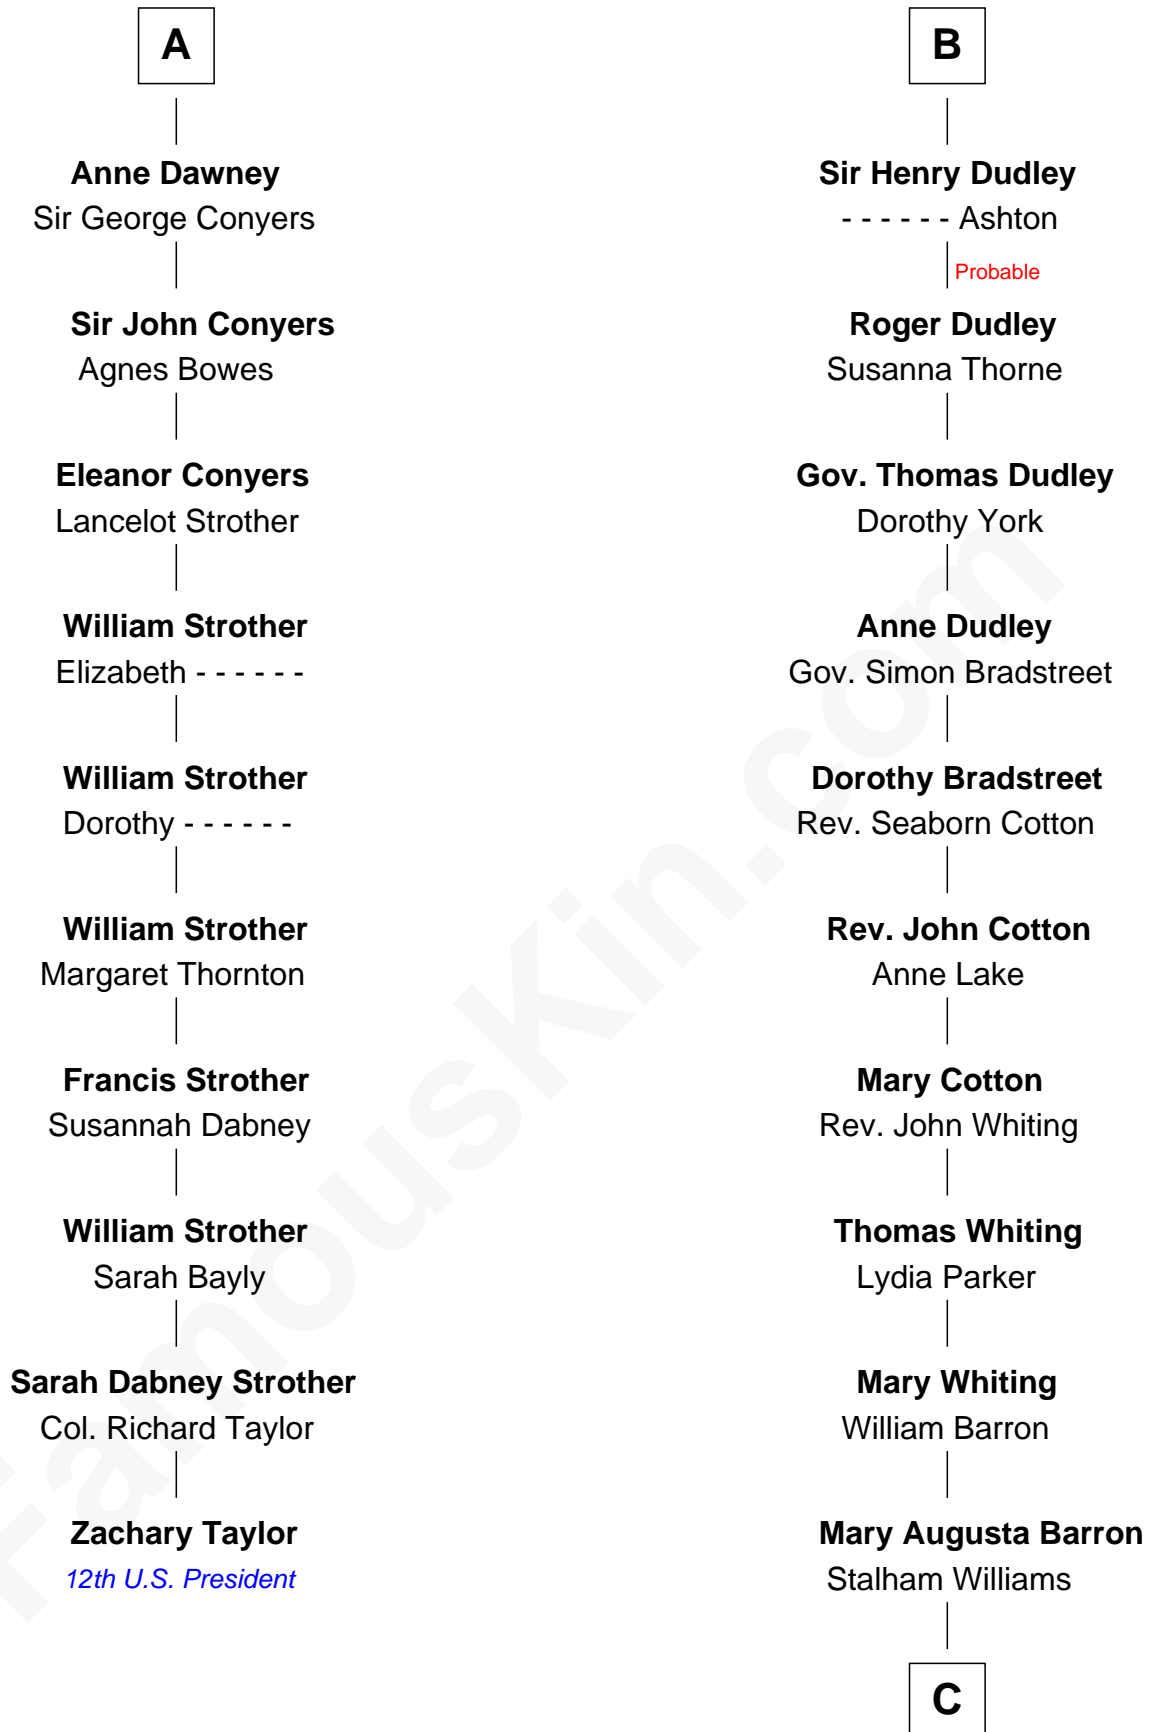

**FamousKin.com**  
**Relationship Chart of**  
**Zachary Taylor**  
*12th U.S. President*

**16th cousin 3 times removed of**  
**James Sherman**  
*27th U.S. Vice-President*

C

Frances Lucretia Williams

Richard Winslow Sherman

Mary Frances Sherman

Richard Updike Sherman

James Sherman

*27th U.S. Vice-President*

FamousKin.com