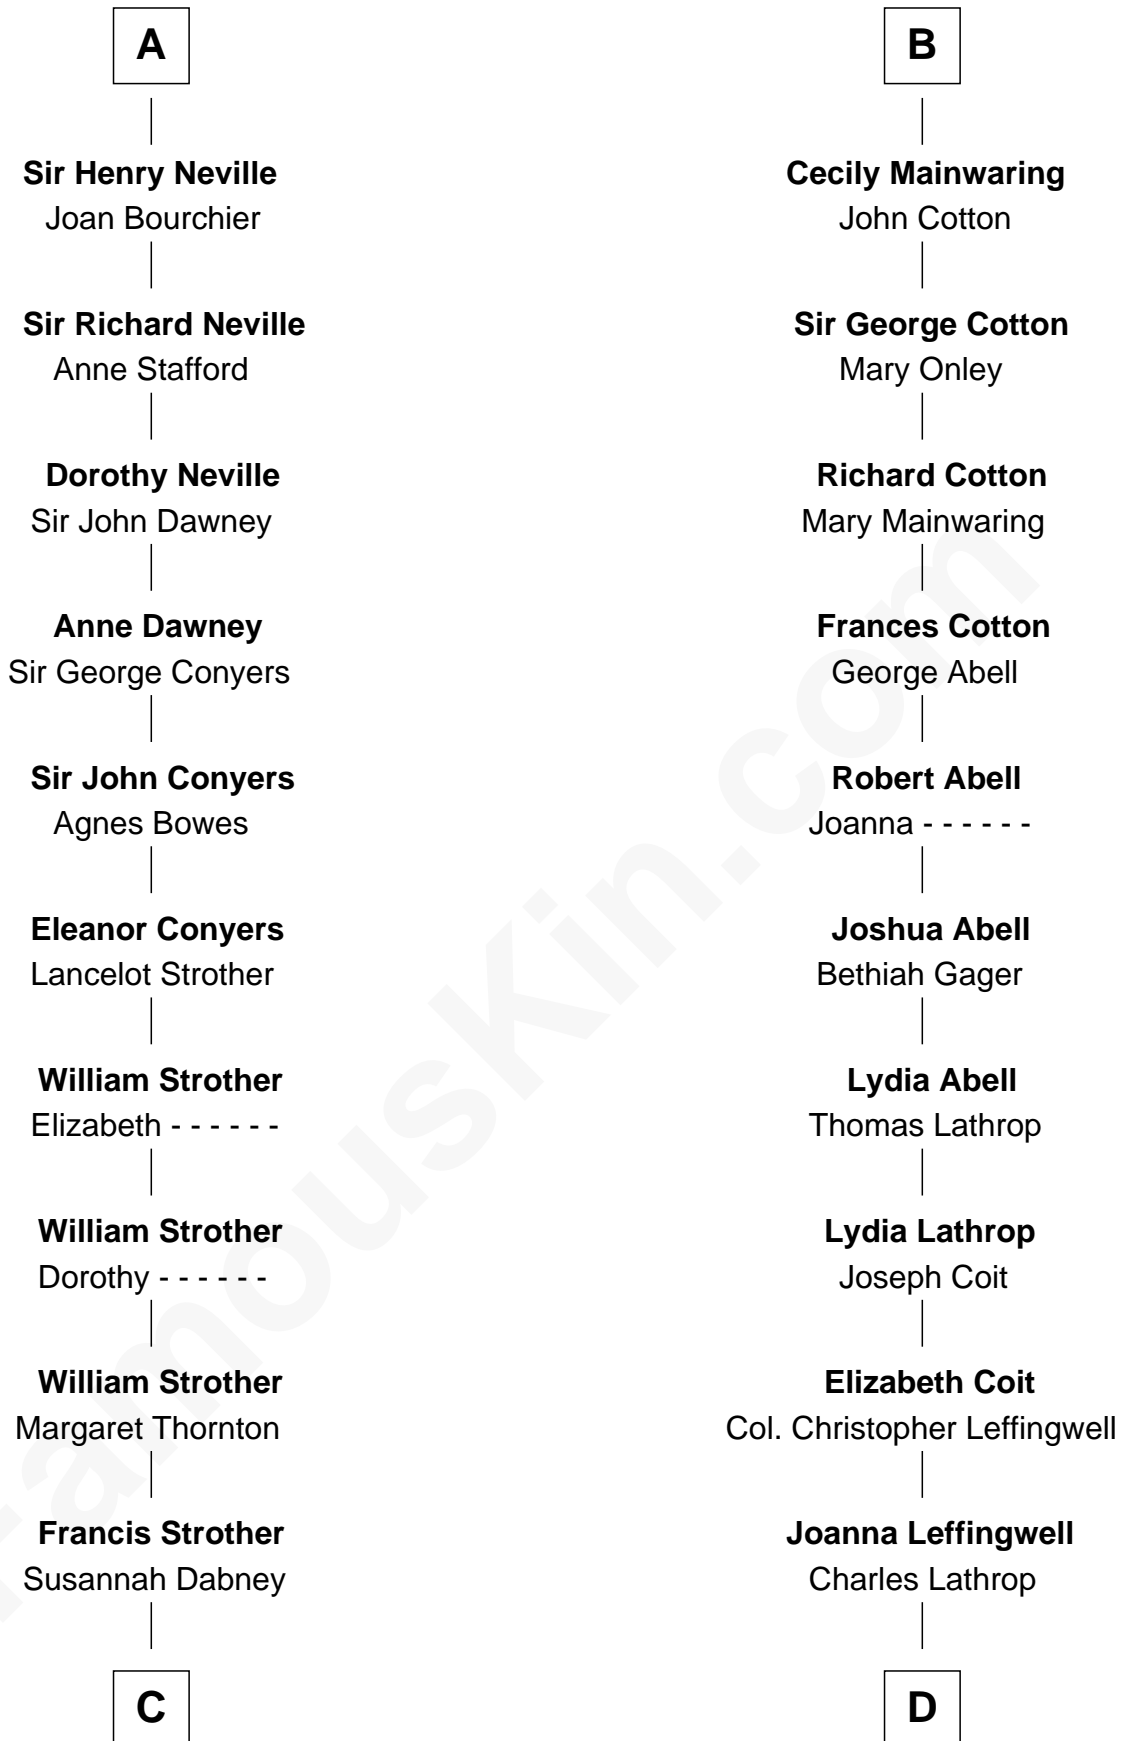

FamousKin.com
Relationship Chart of
Zachary Taylor
12th U.S. President

19th cousin 1 time removed of
Allen Dulles
5th Director of the C.I.A.

C

William Strother

Sarah Bayly

Sarah Dabney Strother

Col. Richard Taylor

Zachary Taylor

12th U.S. President

D

Harriet Wadsworth Lathrop

Rev. Miron Winslow

Harriet Lathrop Winslow

Rev. John Welsh Dulles

Allen Macy Dulles