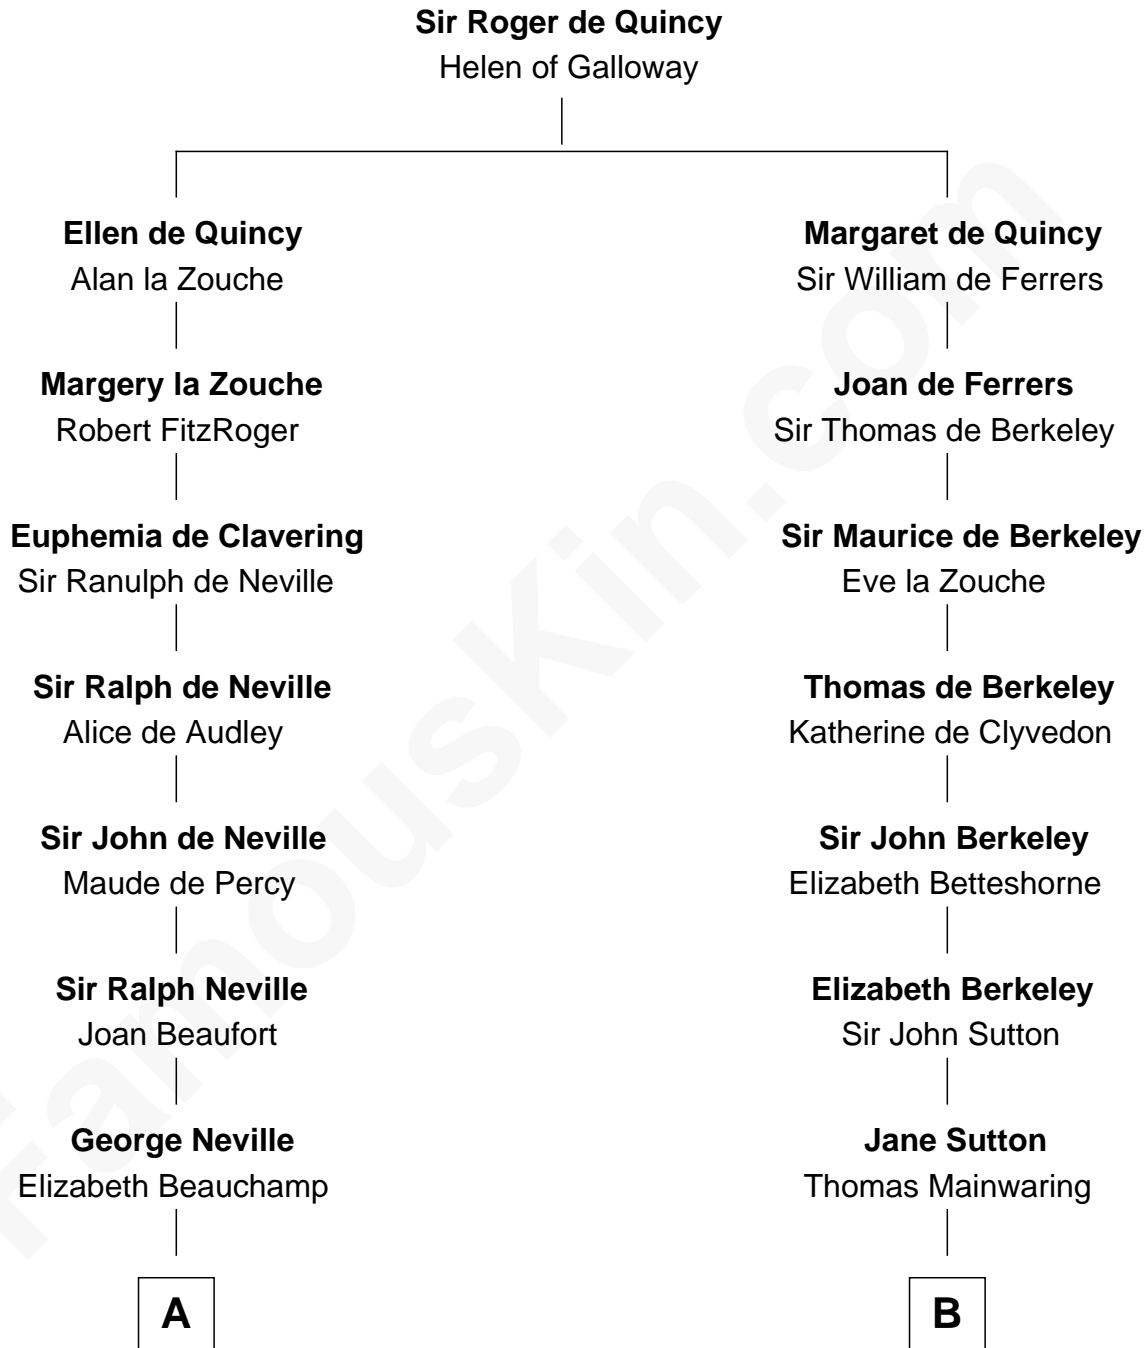

FamousKin.com
Relationship Chart of
Zachary Taylor
12th U.S. President

19th cousin 1 time removed of
Allen Dulles
5th Director of the C.I.A.

C

William Strother

Sarah Bayly

Sarah Dabney Strother

Col. Richard Taylor

Zachary Taylor

12th U.S. President

D

Harriet Wadsworth Lathrop

Rev. Miron Winslow

Harriet Lathrop Winslow

Rev. John Welsh Dulles

Allen Macy Dulles