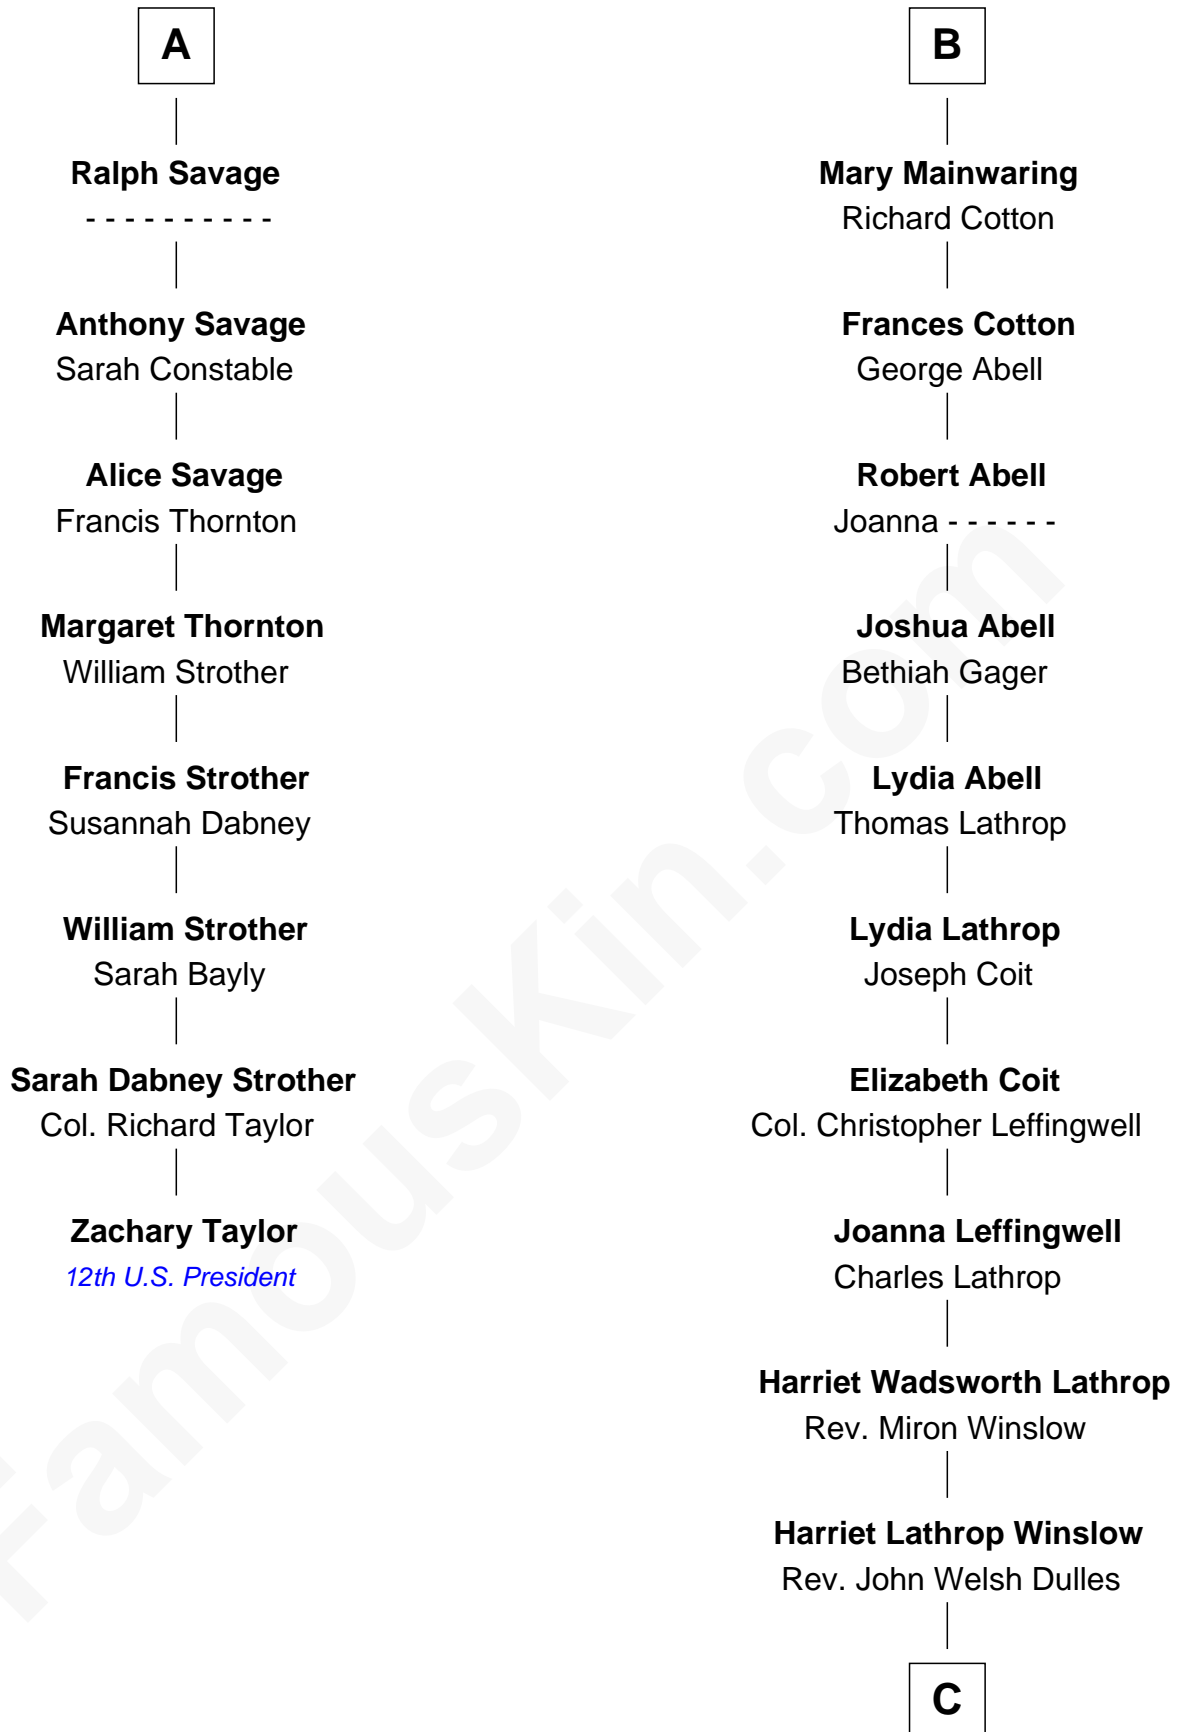

**FamousKin.com**  
**Relationship Chart of**  
**Zachary Taylor**  
*12th U.S. President*

**14th cousin 4 times removed of**  
**Allen Dulles**  
*5th Director of the C.I.A.*

**Sir Richard Fitzalan**  
 Elizabeth de Bohun

**C**

Allen Macy Dulles

Edith Foster

Allen Dulles

*5th Director of the C.I.A.*

FamousKin.com