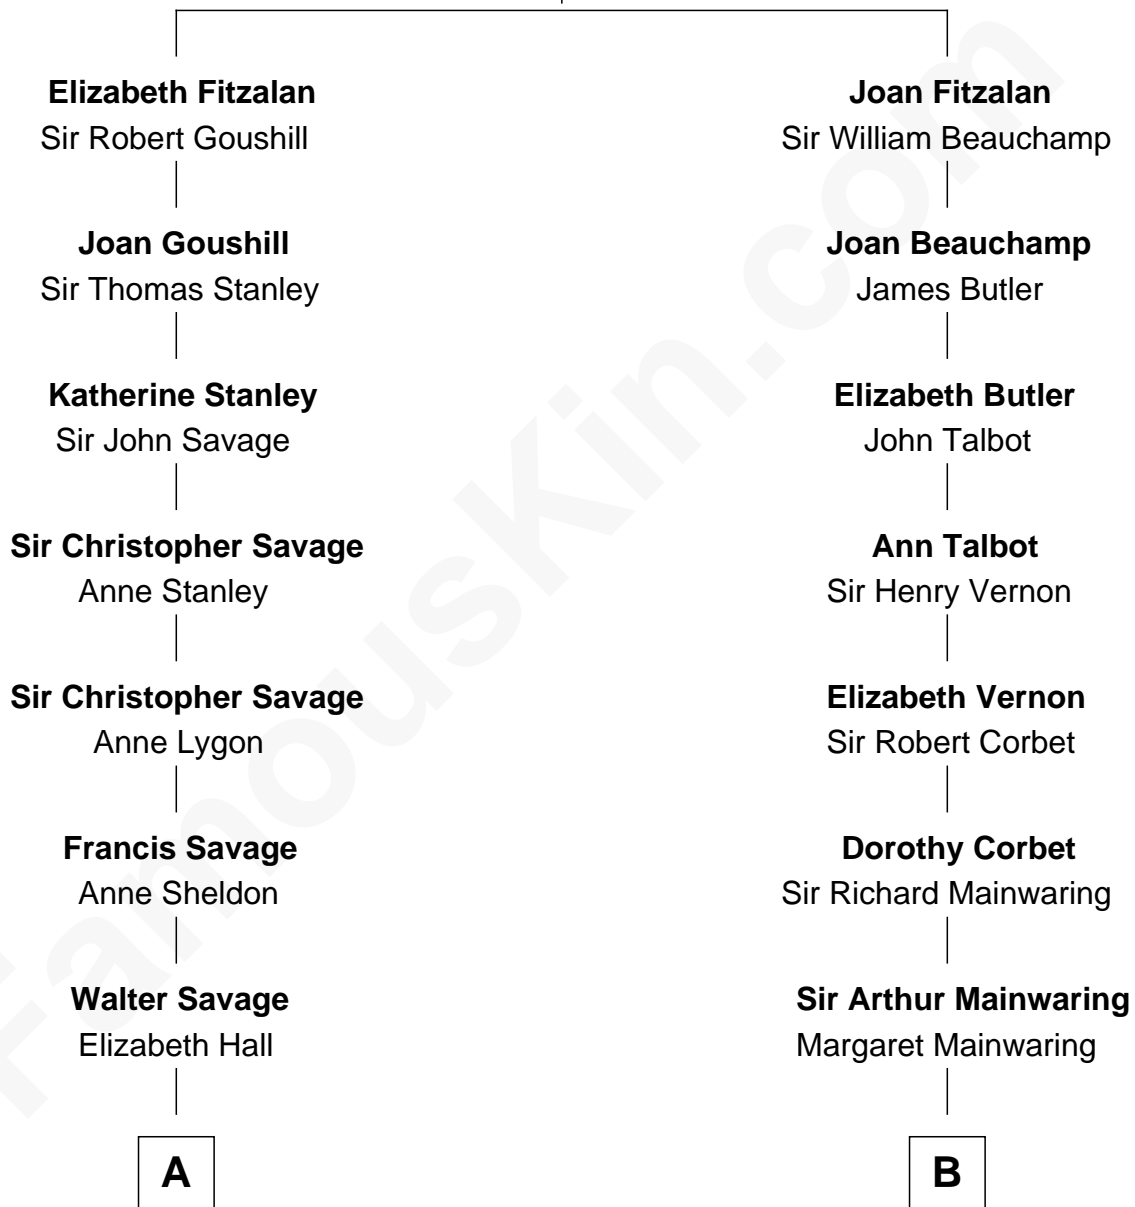

**FamousKin.com**  
**Relationship Chart of**  
**Zachary Taylor**  
*12th U.S. President*

**14th cousin 4 times removed of**  
**Allen Dulles**  
*5th Director of the C.I.A.*

**Sir Richard Fitzalan**  
 Elizabeth de Bohun

**C**

Allen Macy Dulles

Edith Foster

Allen Dulles

*5th Director of the C.I.A.*

FamousKin.com