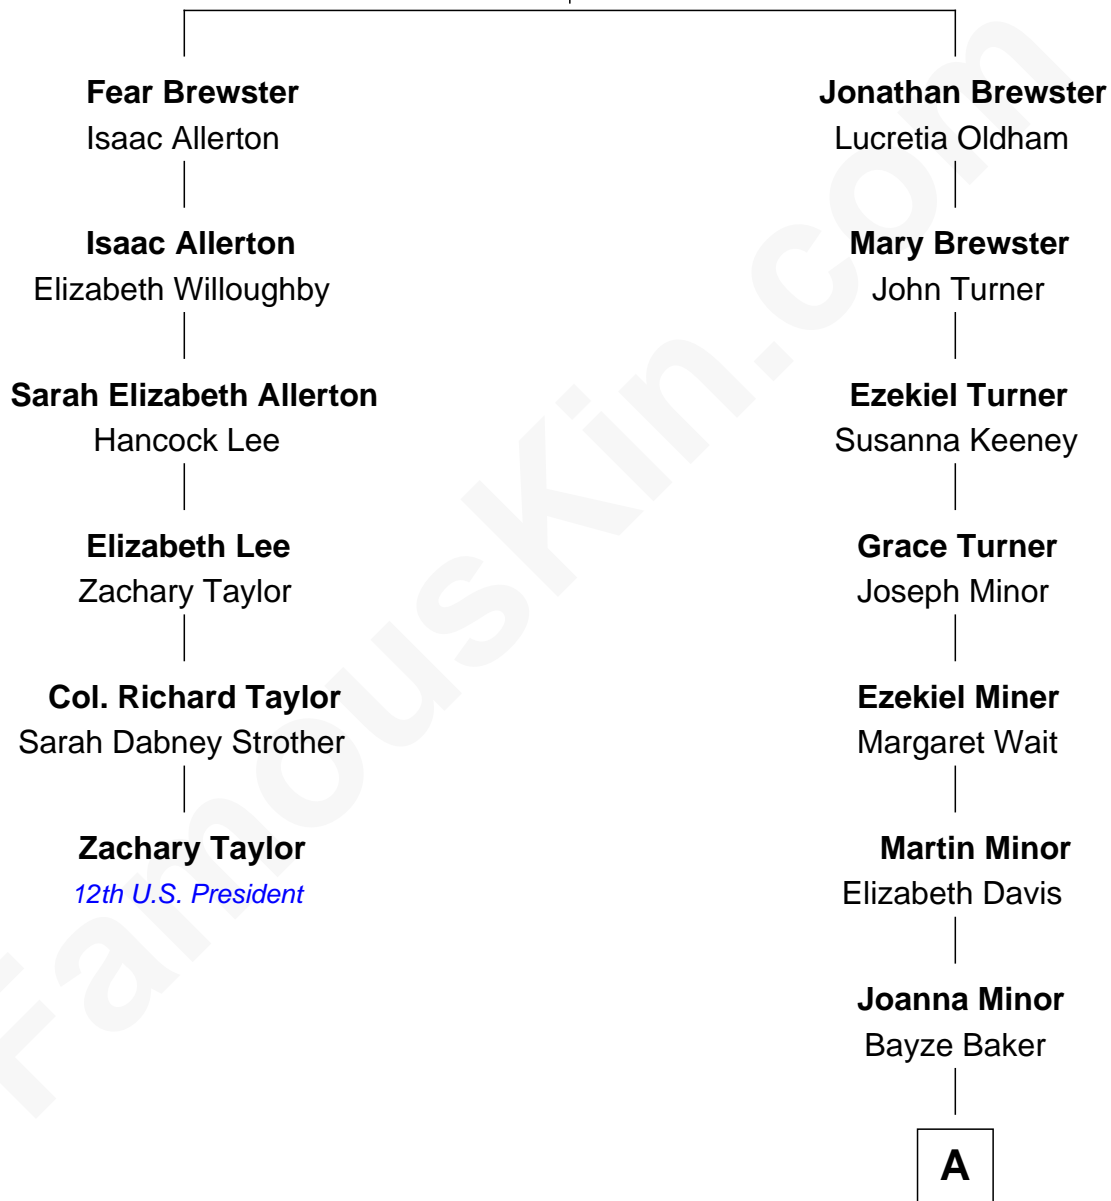

# FamousKin.com Relationship Chart of

**Zachary Taylor**

*12th U.S. President*

5th cousin 7 times removed of

**Chevy Chase**

*Comedian, Actor and Writer*

**William Brewster**

Mary - - - - -

**A**

**David Jewett Baker**  
Sarah Tennery Fairchild

**Sarah Tennery Baker**  
Col. Lyne Shackelford Metcalfe

**Grace Metcalfe**  
Charles Denison Chase

**Edward Leigh Chase**  
Mabel Penrose Tinsley

**Edward Tinsley Chase**  
Cathalene Parker Browning