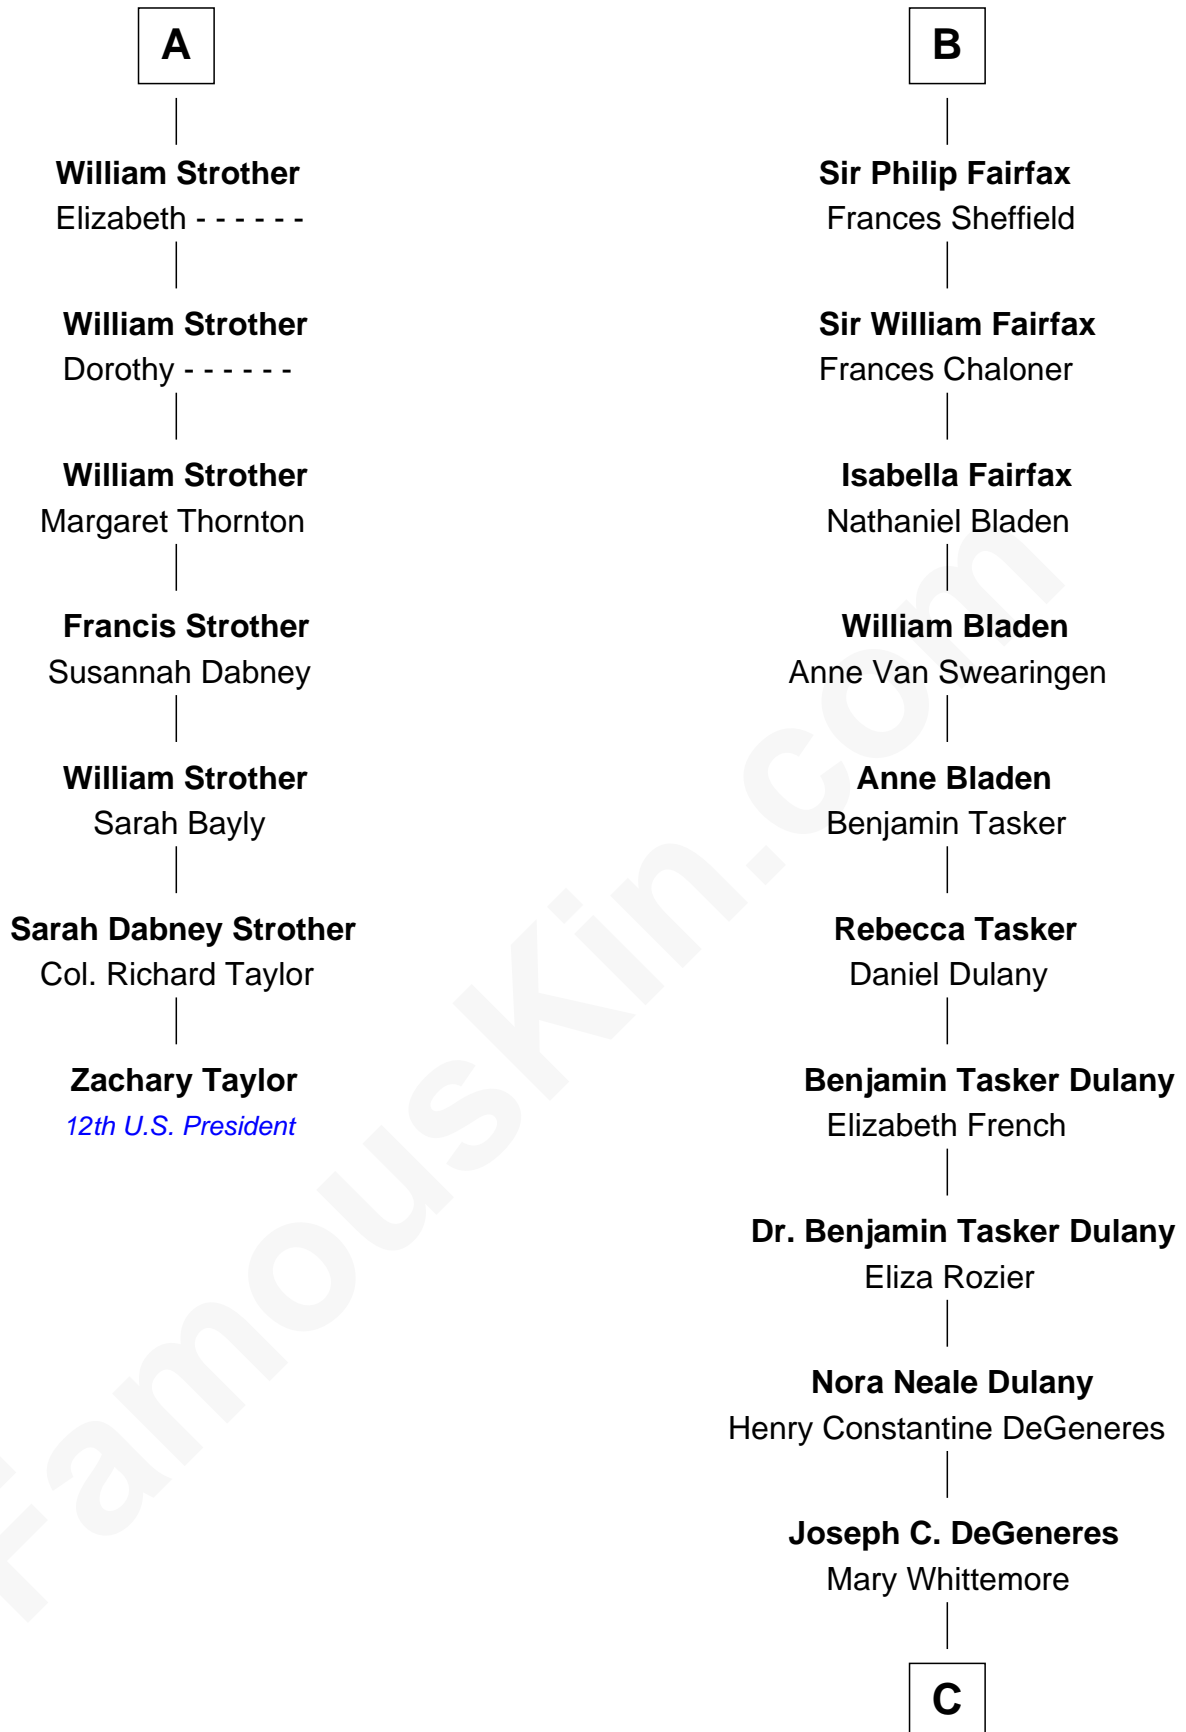

FamousKin.com
Relationship Chart of
Zachary Taylor
12th U.S. President

13th cousin 7 times removed of
Ellen DeGeneres
Comedienne and TV Personality

C

Alfred George DeGeneres

Julia E. Billiu

Elliot Everett DeGeneres

Ruth Elodie Martin

Elliot Everett DeGeneres

Betty Jane Pfeffer

Ellen DeGeneres

Comedienne and TV Personality