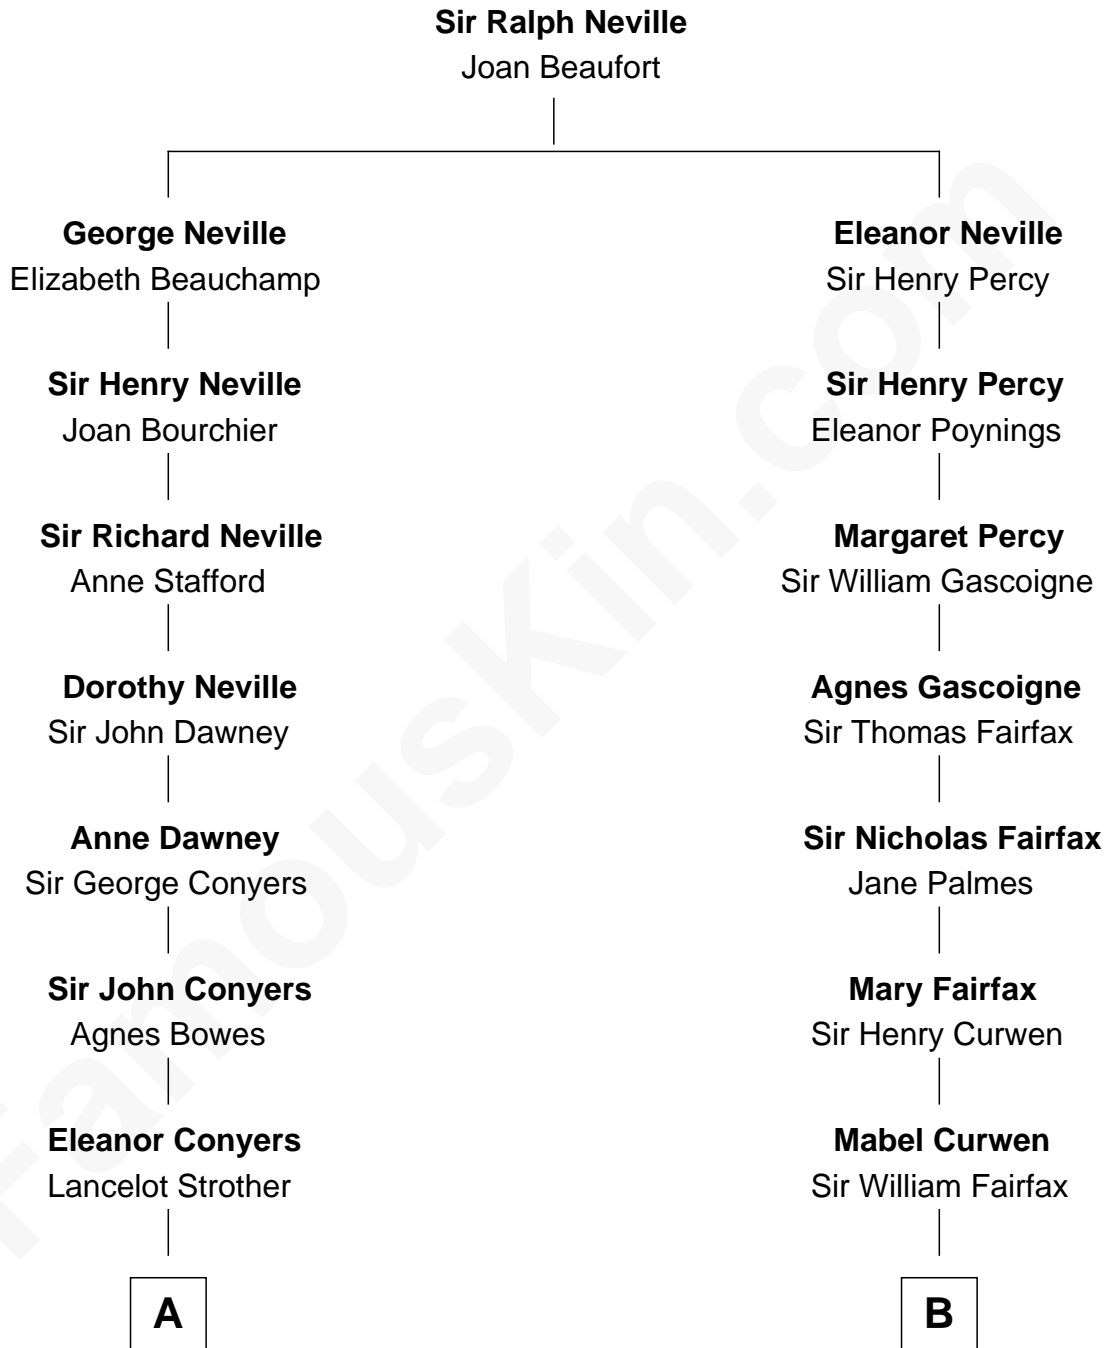

FamousKin.com
Relationship Chart of
Zachary Taylor
12th U.S. President

13th cousin 7 times removed of
Ellen DeGeneres
Comedienne and TV Personality

C

Alfred George DeGeneres

Julia E. Billiu

Elliot Everett DeGeneres

Ruth Elodie Martin

Elliot Everett DeGeneres

Betty Jane Pfeffer

Ellen DeGeneres

Comedienne and TV Personality