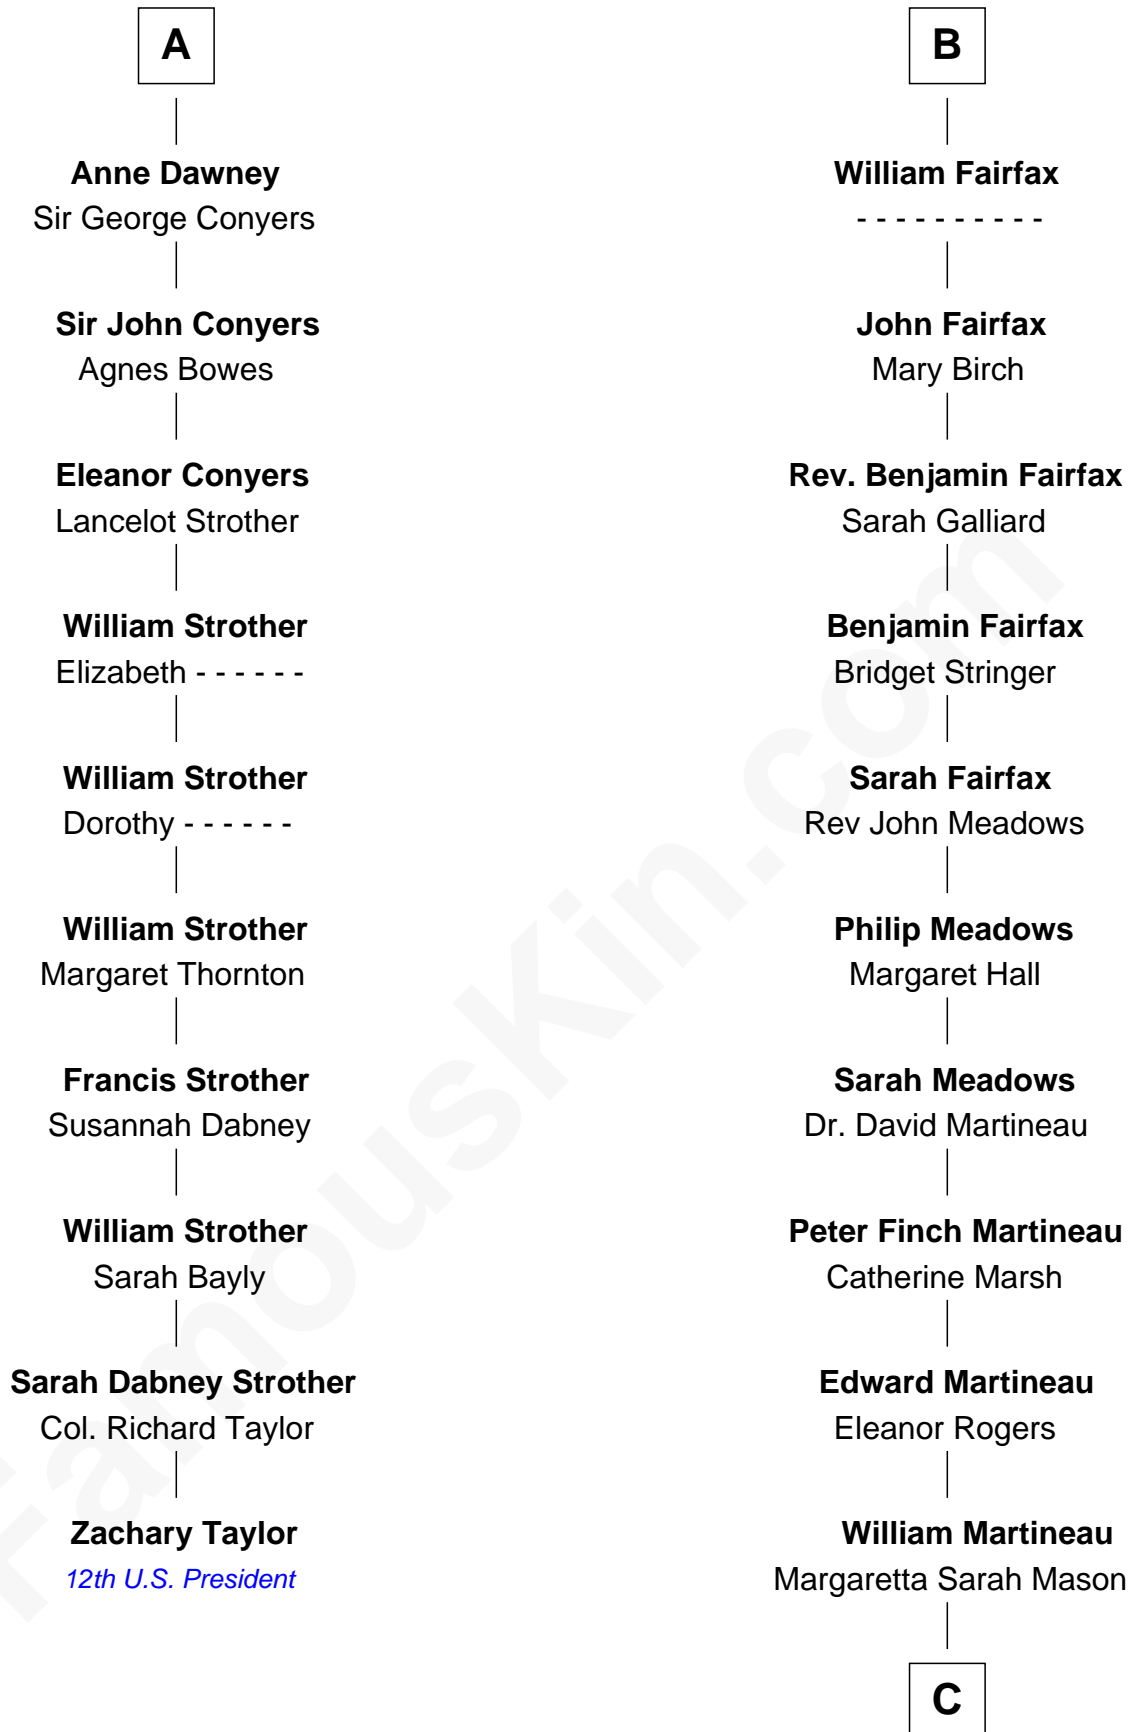

**FamousKin.com**  
**Relationship Chart of**  
**Zachary Taylor**  
*12th U.S. President*

**16th cousin 4 times removed of**  
**Guy Ritchie**  
*British Filmmaker*

C

**Edith Jane Martineau**

Vivian Guy Ouseley McLaughlin

**Doris Margaretta McLaughlin**

Stuart John Ritchie

**John Vivian Ritchie**

Amber Mary Parkinson

**Guy Ritchie**

*British Filmmaker*