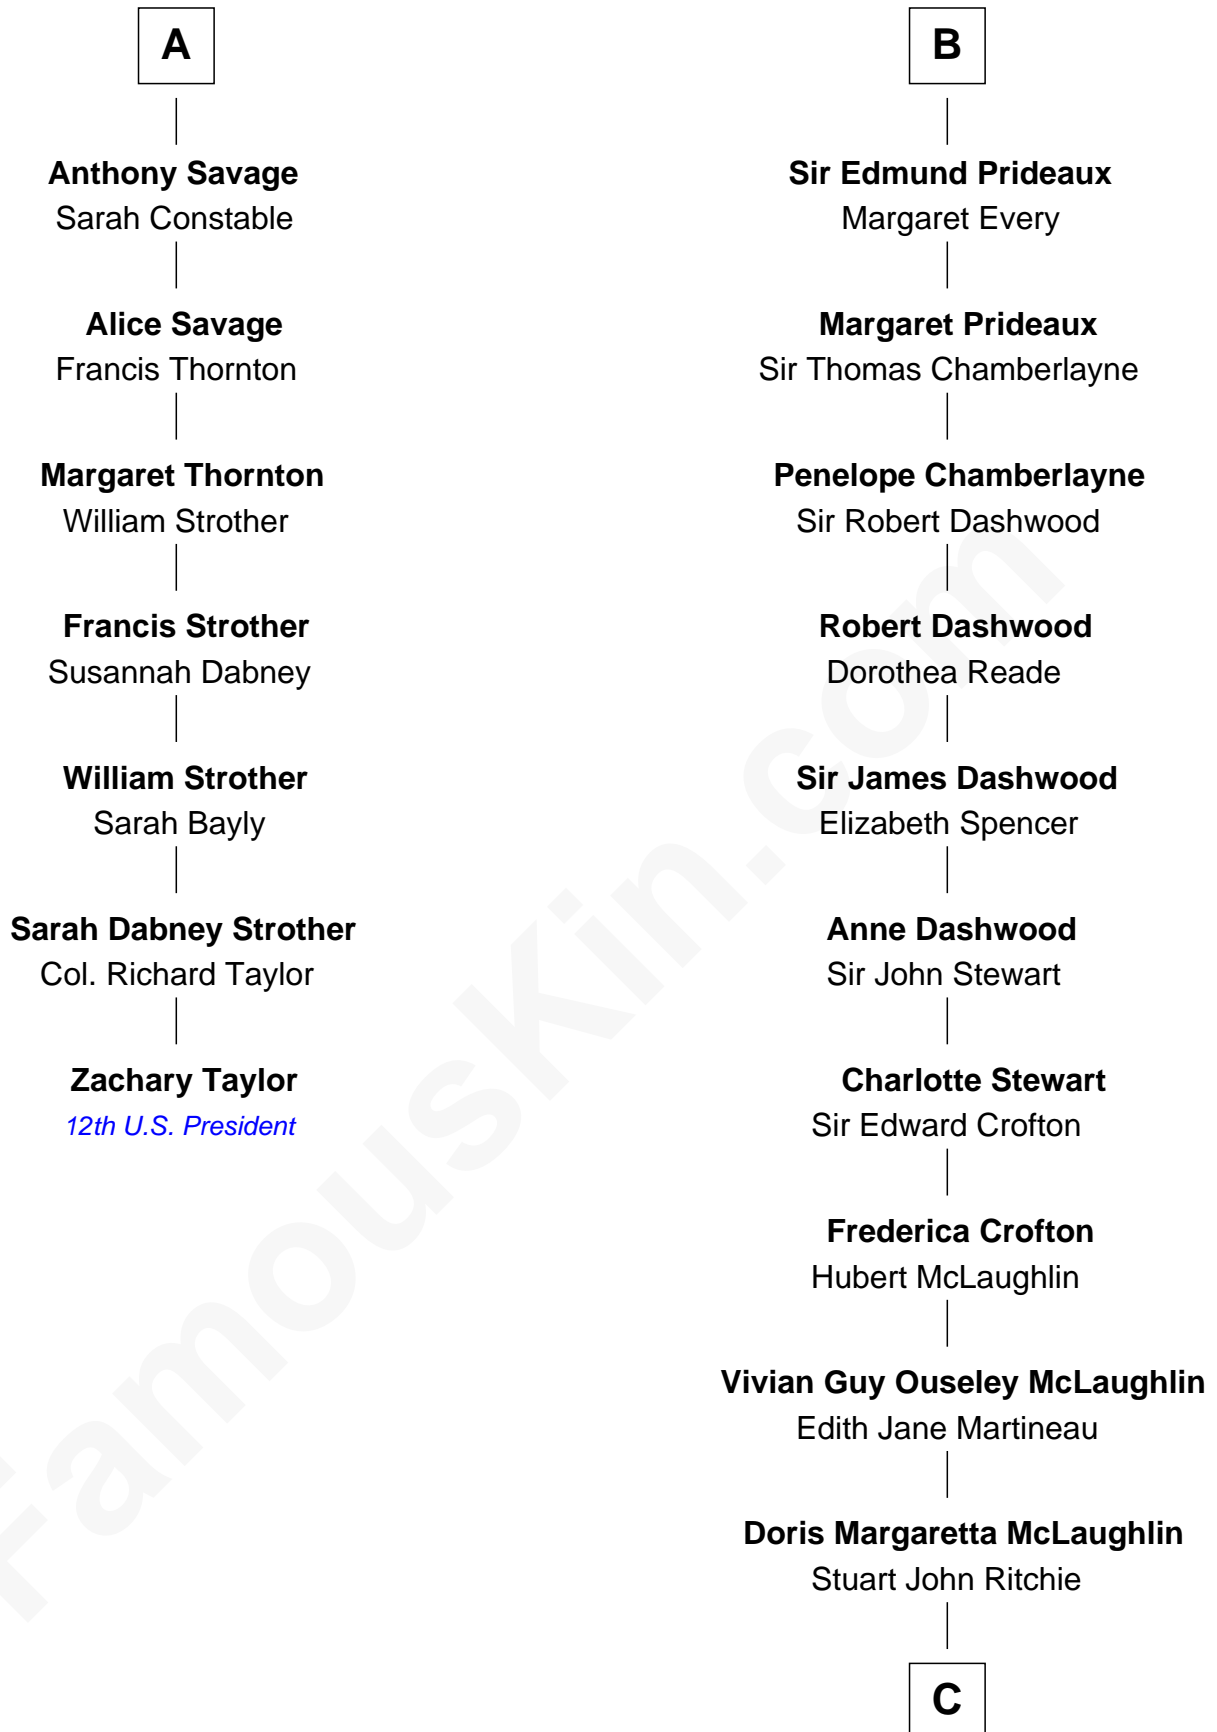

FamousKin.com
Relationship Chart of
Zachary Taylor
12th U.S. President

13th cousin 5 times removed of
Guy Ritchie
British Filmmaker

C

John Vivian Ritchie
Amber Mary Parkinson

Guy Ritchie
British Filmmaker

FamousKin.com