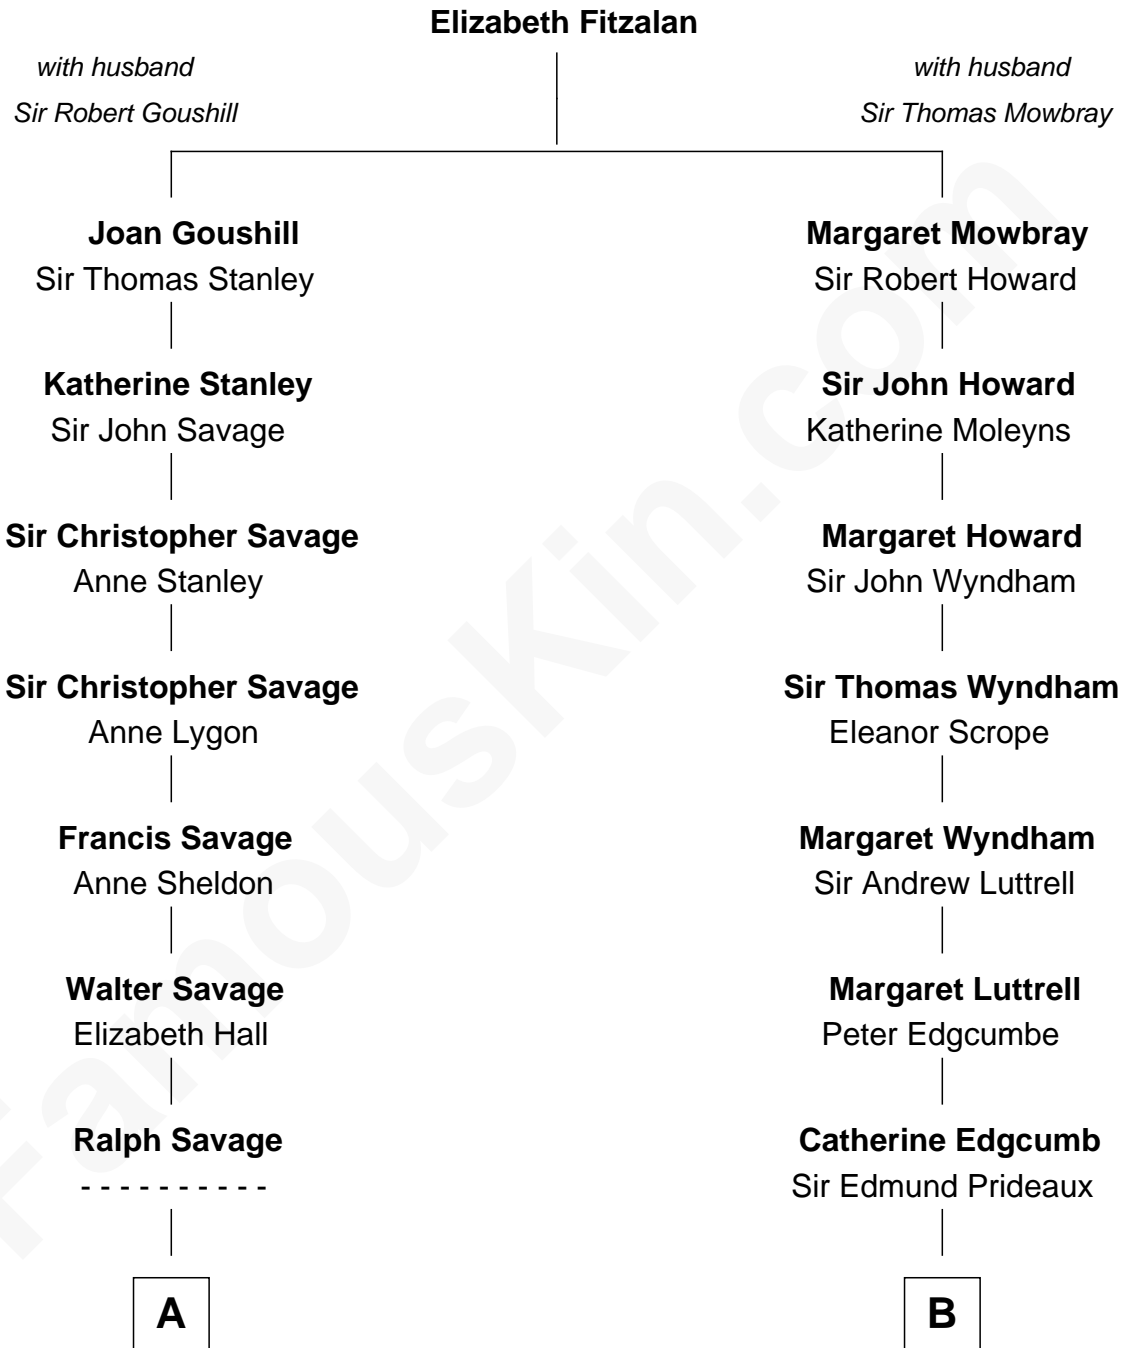

FamousKin.com
Relationship Chart of
Zachary Taylor
12th U.S. President

13th cousin 5 times removed of
Guy Ritchie
British Filmmaker

C

John Vivian Ritchie
Amber Mary Parkinson

Guy Ritchie
British Filmmaker

FamousKin.com