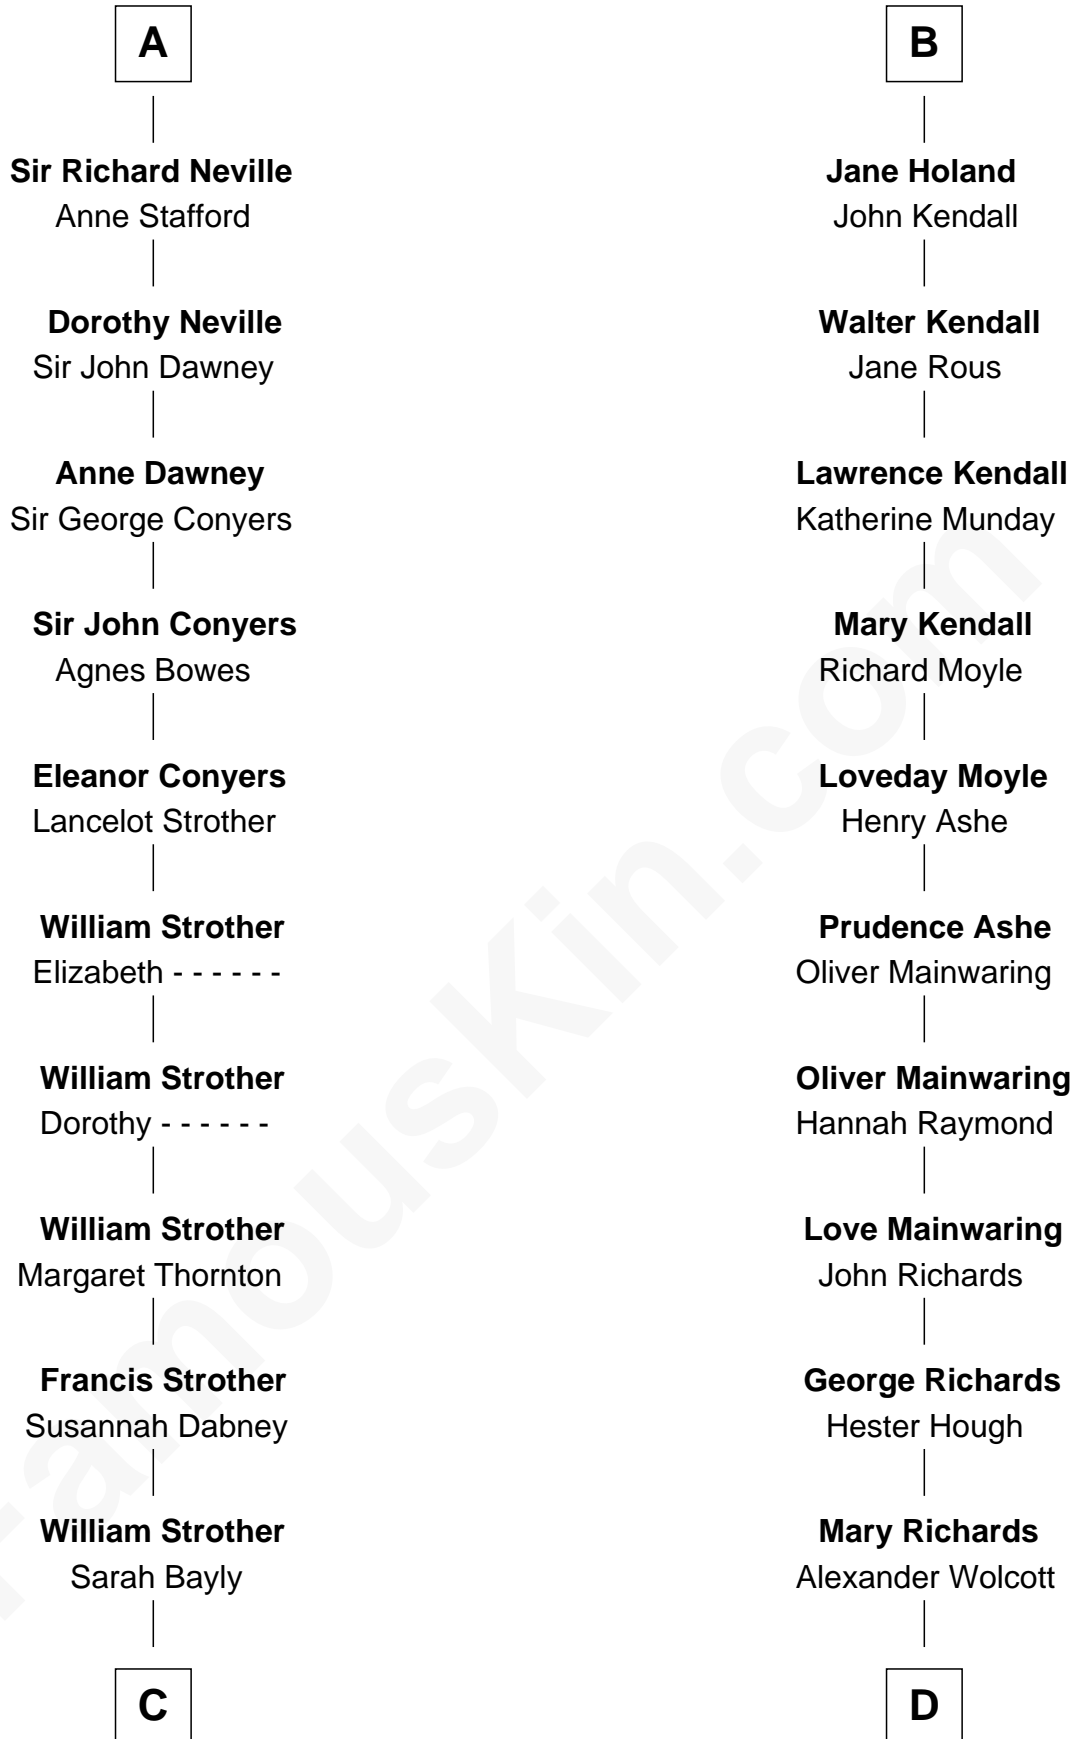

FamousKin.com
Relationship Chart of
Zachary Taylor
12th U.S. President

18th cousin 3 times removed of

Buckminster Fuller
Author, Architect, and Inventor

C

Sarah Dabney Strother

Col. Richard Taylor

Zachary Taylor

12th U.S. President

D

Christopher Wolcott

Lucy Parsons

Christopher Columbus Wolcott

Susan Blinn

Caroline Matilda Wolcott

Martin Andrews