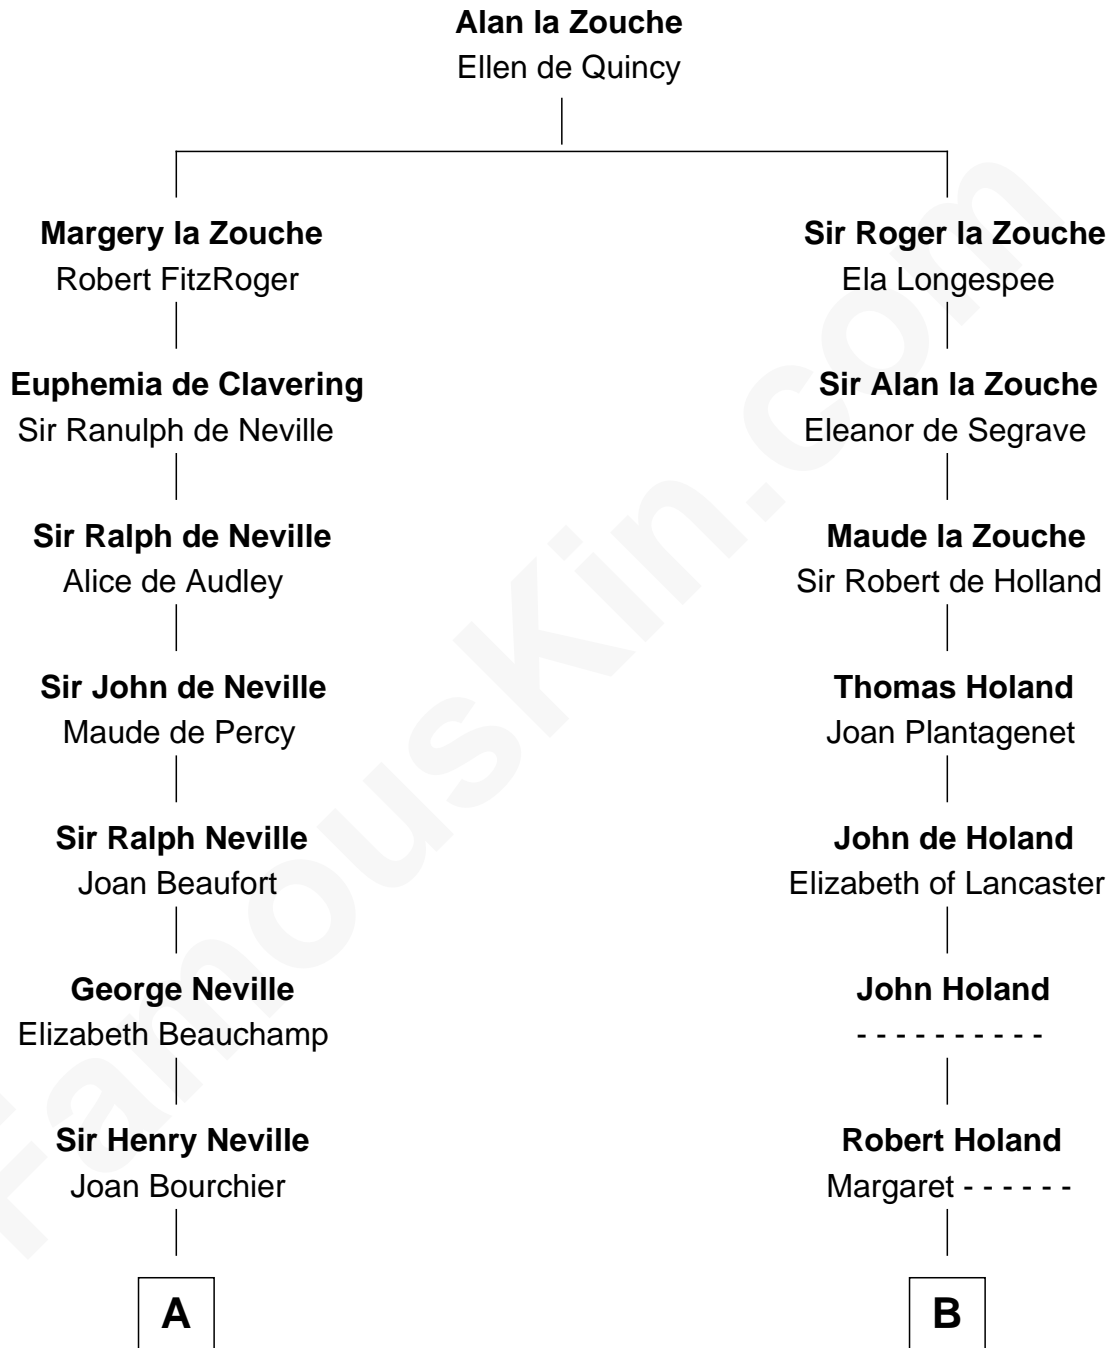

FamousKin.com
Relationship Chart of
Zachary Taylor
12th U.S. President

18th cousin 3 times removed of

Buckminster Fuller
Author, Architect, and Inventor

C

Sarah Dabney Strother

Col. Richard Taylor

Zachary Taylor

12th U.S. President

D

Christopher Wolcott

Lucy Parsons

Christopher Columbus Wolcott

Susan Blinn

Caroline Matilda Wolcott

Martin Andrews