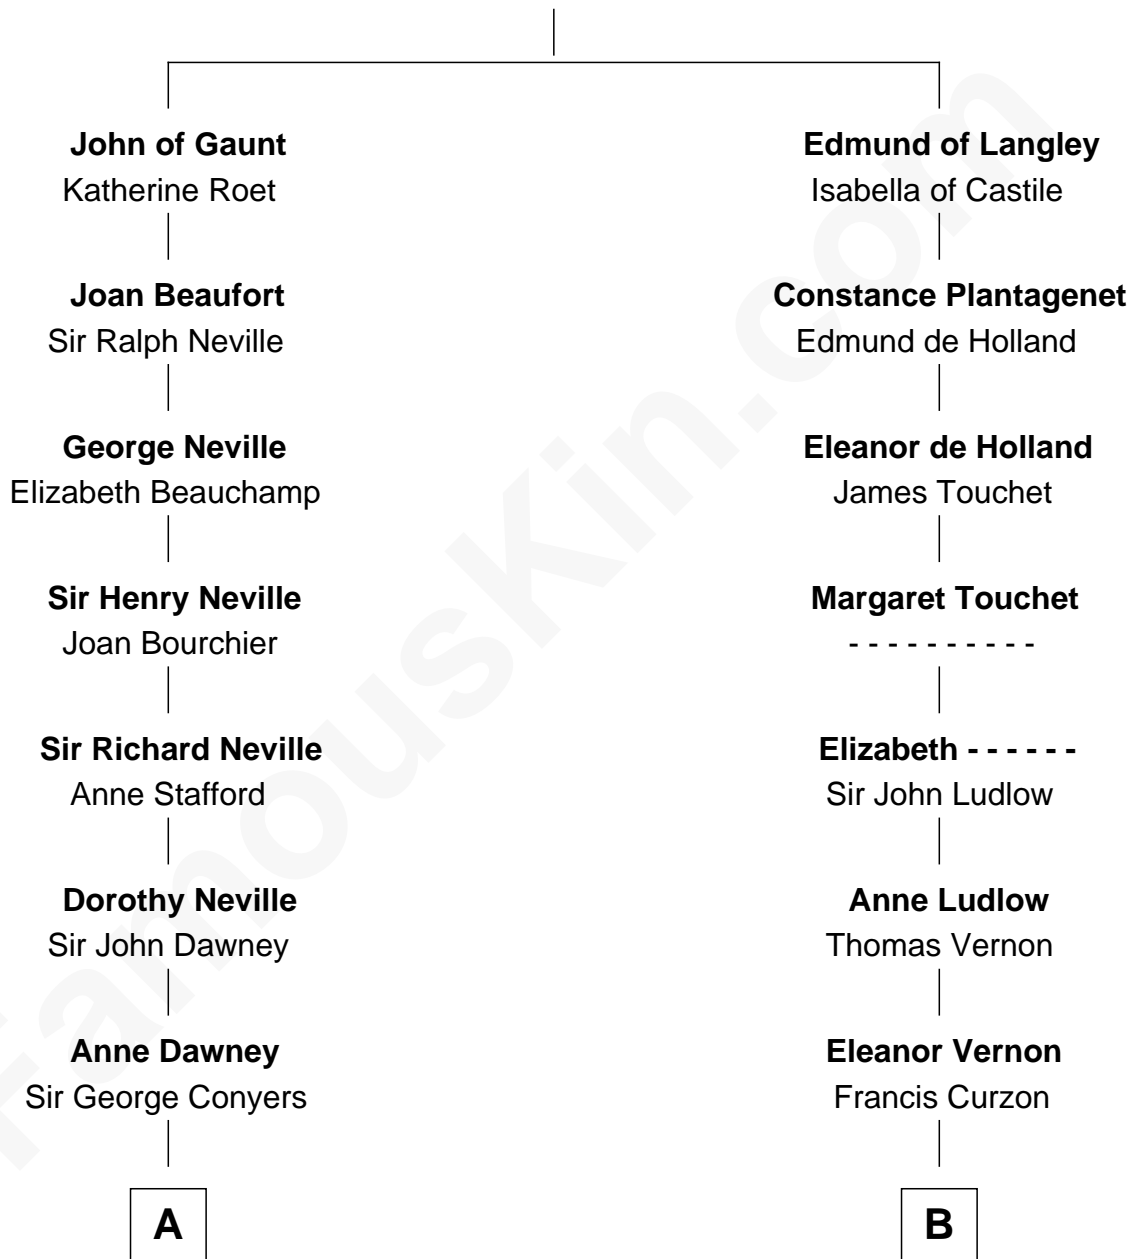

FamousKin.com
Relationship Chart of
Zachary Taylor
12th U.S. President

15th cousin 5 times removed of
Oliver Platt
Movie Actor

Edward III, King of England
 Philippa of Hainault

C

Cynthia Burke Roche

Arthur Scott Burden

Eileen Burden

Walter Maynard

Sheila Maynard

Nicholas Platt

Oliver Platt

Movie Actor