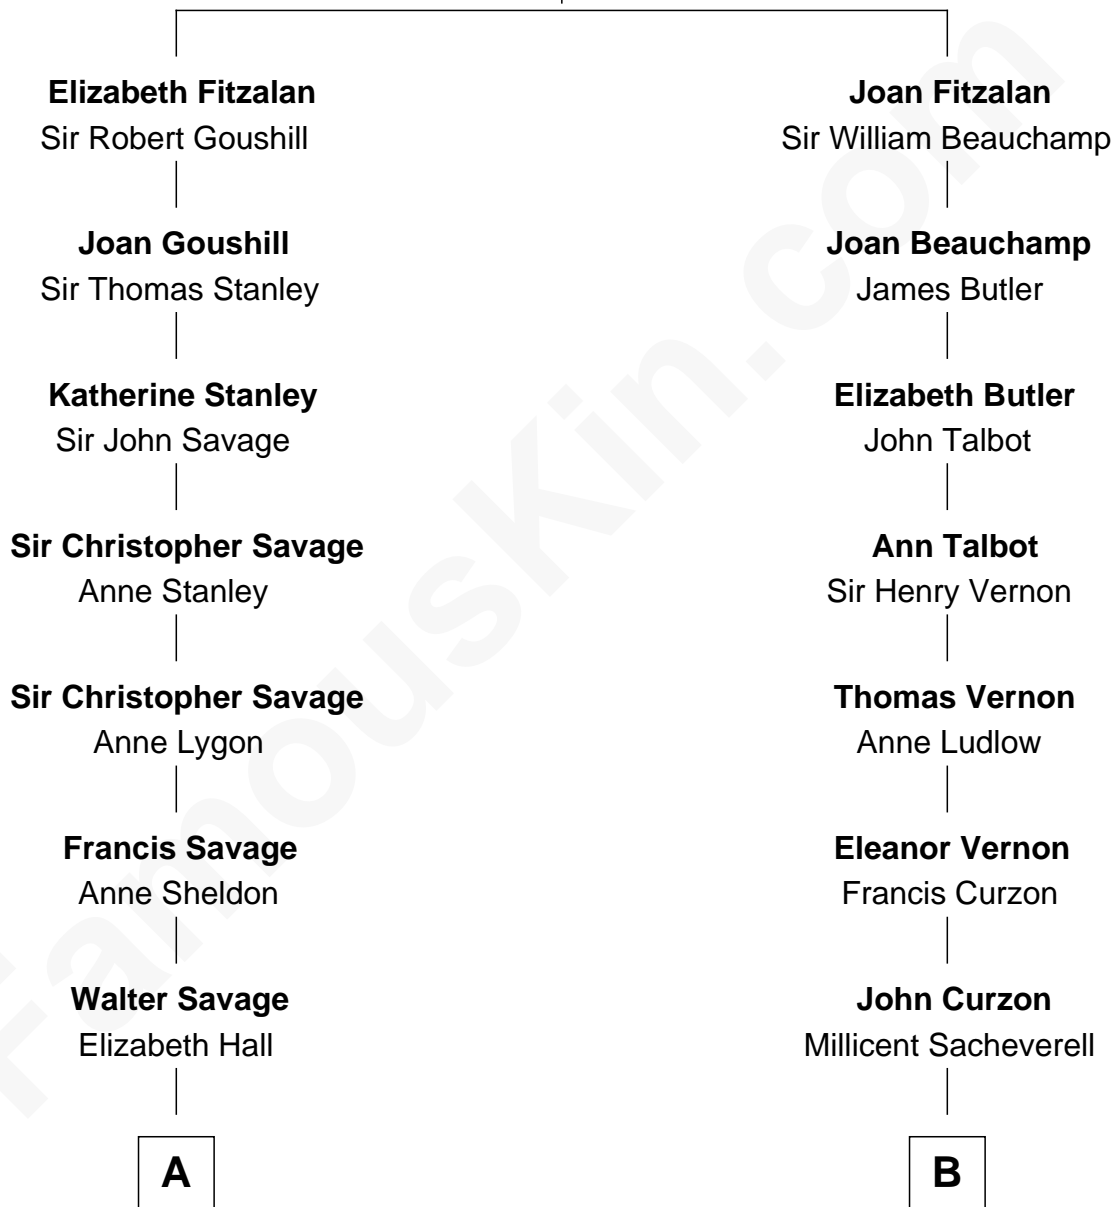

**FamousKin.com**  
**Relationship Chart of**  
**Zachary Taylor**  
*12th U.S. President*

**14th cousin 5 times removed of**  
**Oliver Platt**  
*Movie Actor*

**Sir Richard Fitzalan**  
 Elizabeth de Bohun

**C**

**Eileen Burden**  
Walter Maynard

**Sheila Maynard**  
Nicholas Platt

**Oliver Platt**  
*Movie Actor*

FamousKin.com