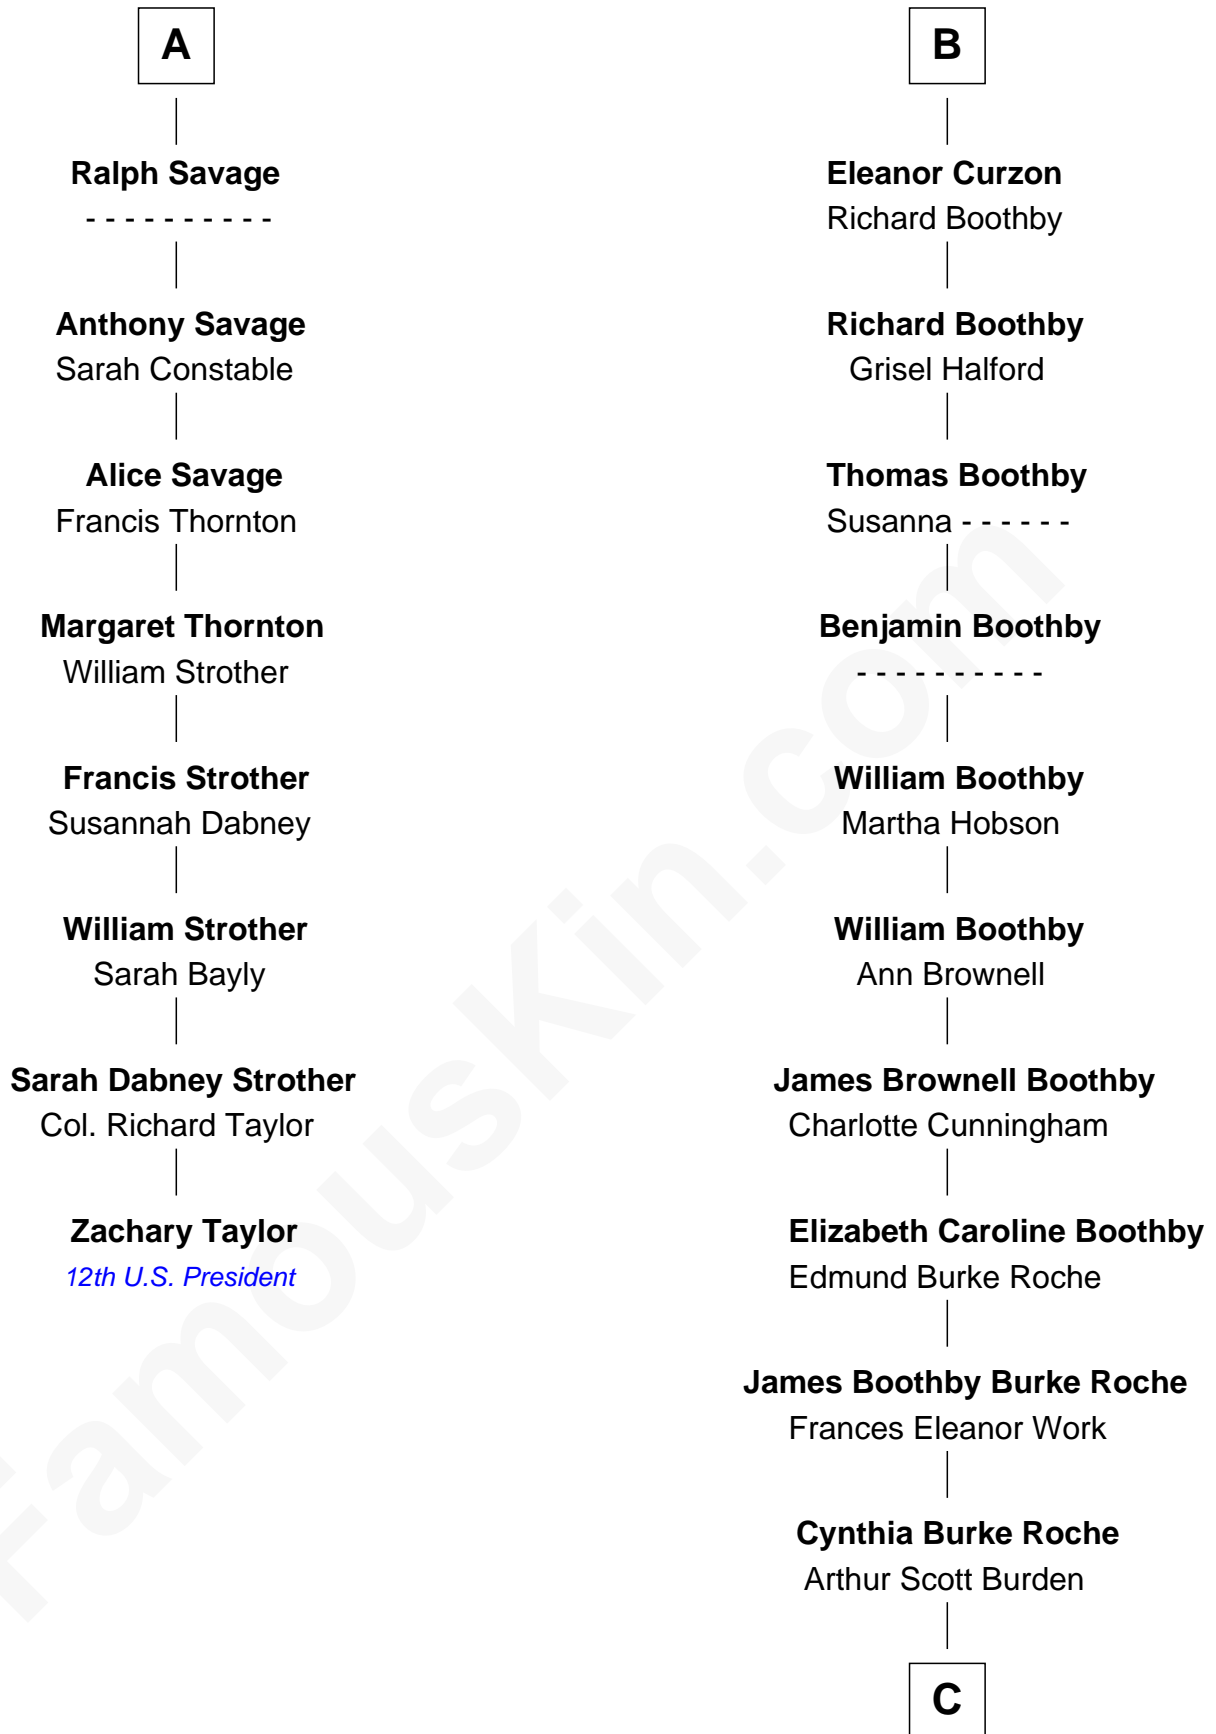

**FamousKin.com**  
**Relationship Chart of**  
**Zachary Taylor**  
*12th U.S. President*

**14th cousin 5 times removed of**  
**Oliver Platt**  
*Movie Actor*

**Sir Richard Fitzalan**  
 Elizabeth de Bohun

**C**

**Eileen Burden**  
Walter Maynard

**Sheila Maynard**  
Nicholas Platt

**Oliver Platt**  
*Movie Actor*

FamousKin.com