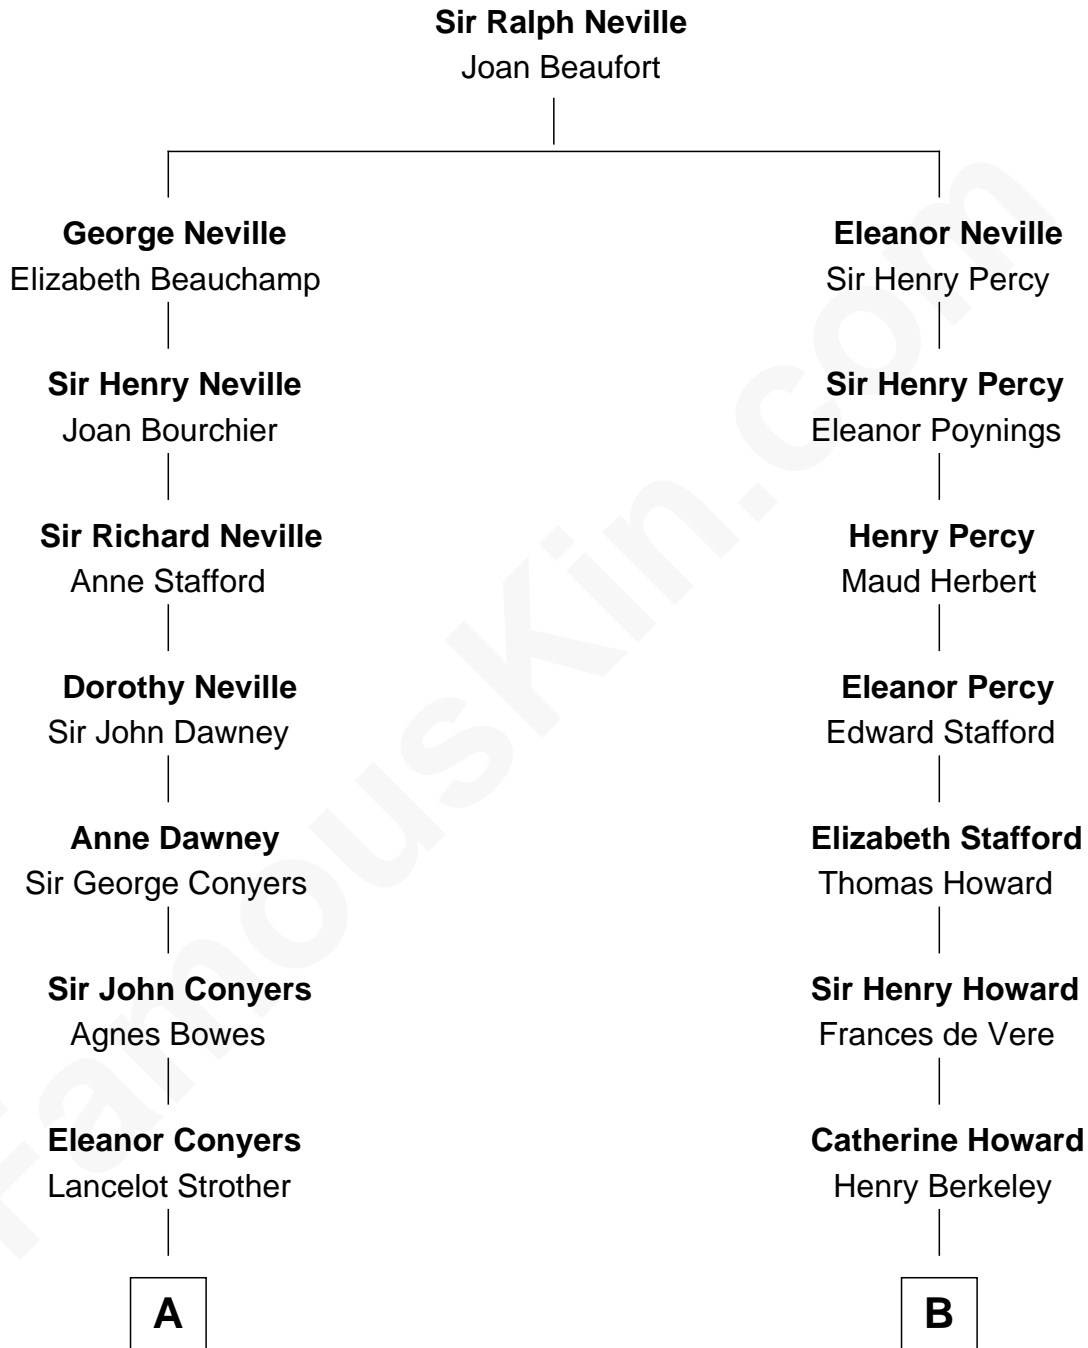

**FamousKin.com**  
**Relationship Chart of**  
**Zachary Taylor**  
*12th U.S. President*

13th cousin 5 times removed of

**Thomas Hunt Morgan**  
*Nobel Prize Winner in Physiology or Medicine*

C

Ellen Key Howard  
Charlton Hunt Morgan

Thomas Hunt Morgan  
*Nobel Prize Winner*

FamousKin.com