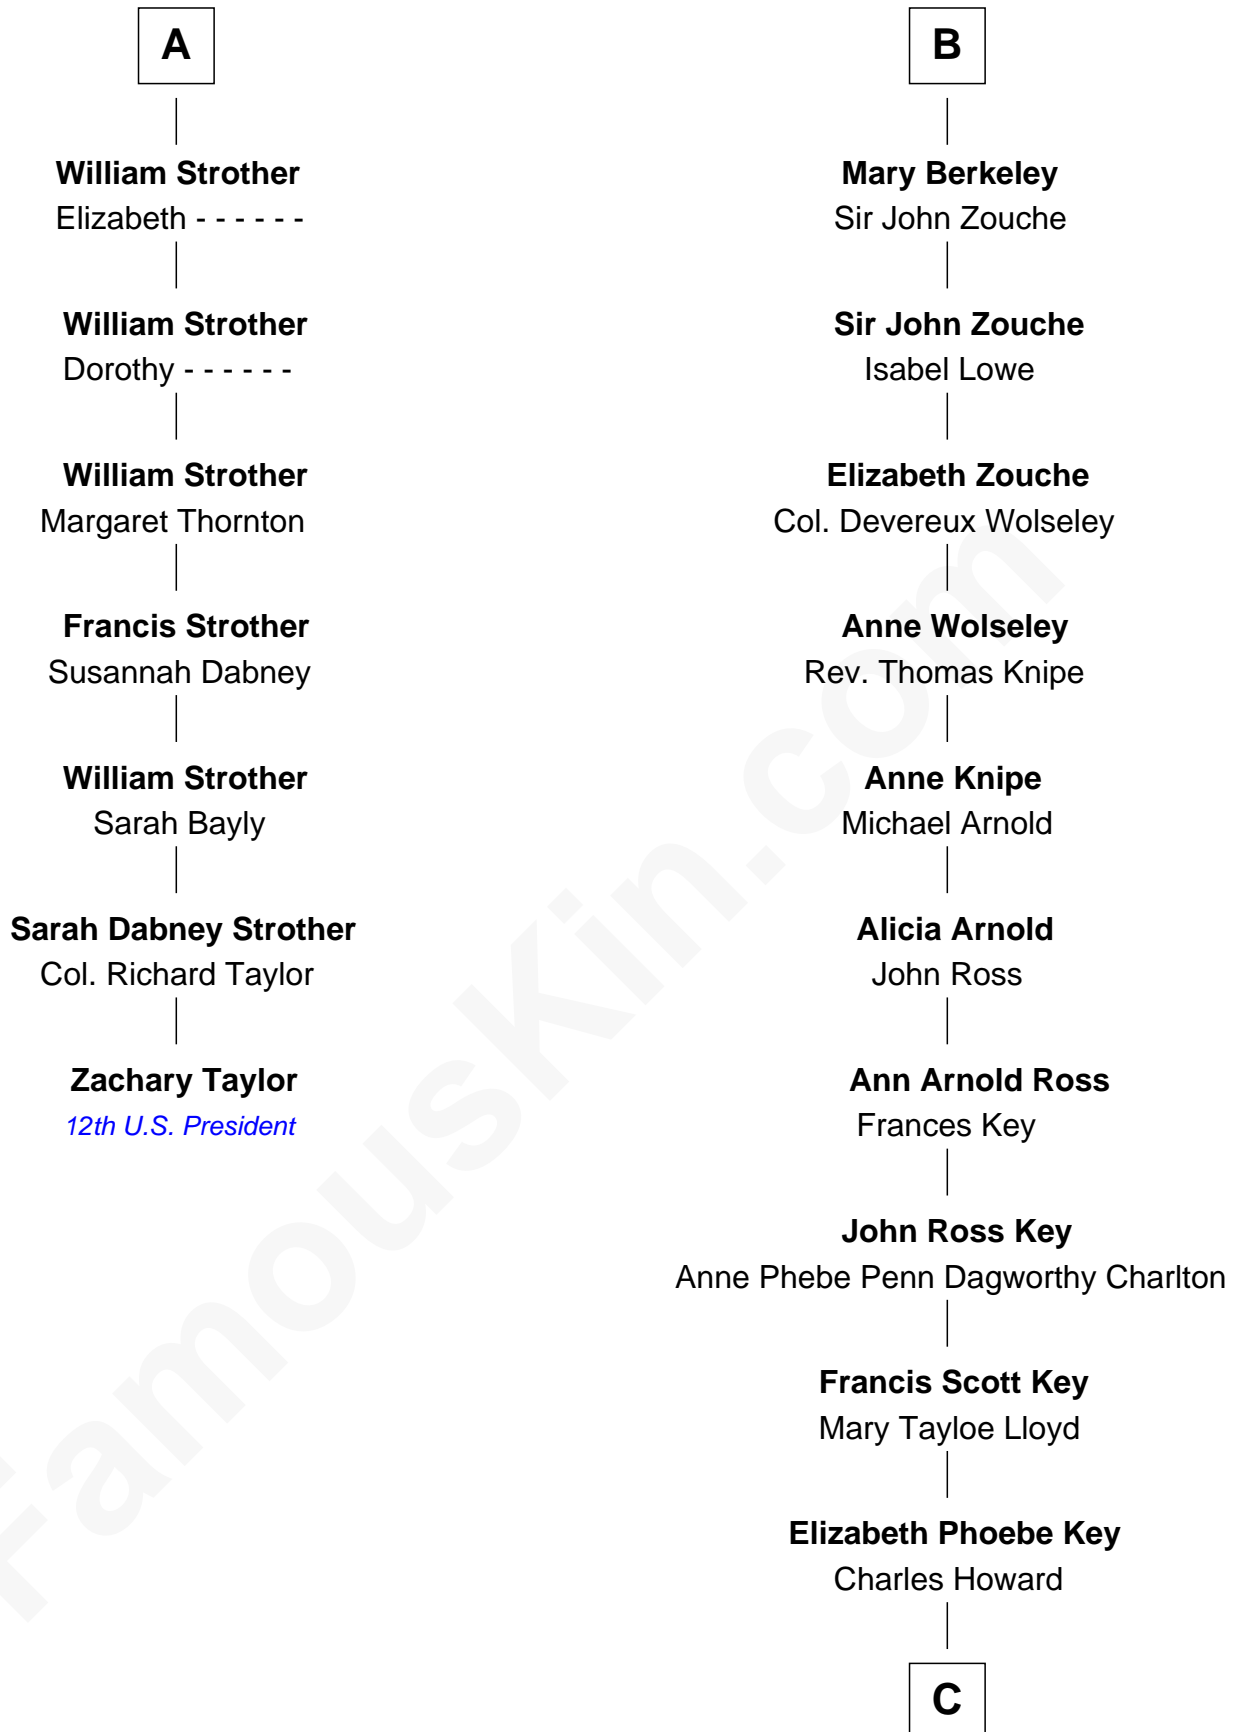

**FamousKin.com**  
**Relationship Chart of**  
**Zachary Taylor**  
*12th U.S. President*

13th cousin 5 times removed of

**Thomas Hunt Morgan**  
*Nobel Prize Winner in Physiology or Medicine*

C

Ellen Key Howard  
Charlton Hunt Morgan

Thomas Hunt Morgan  
*Nobel Prize Winner*

FamousKin.com