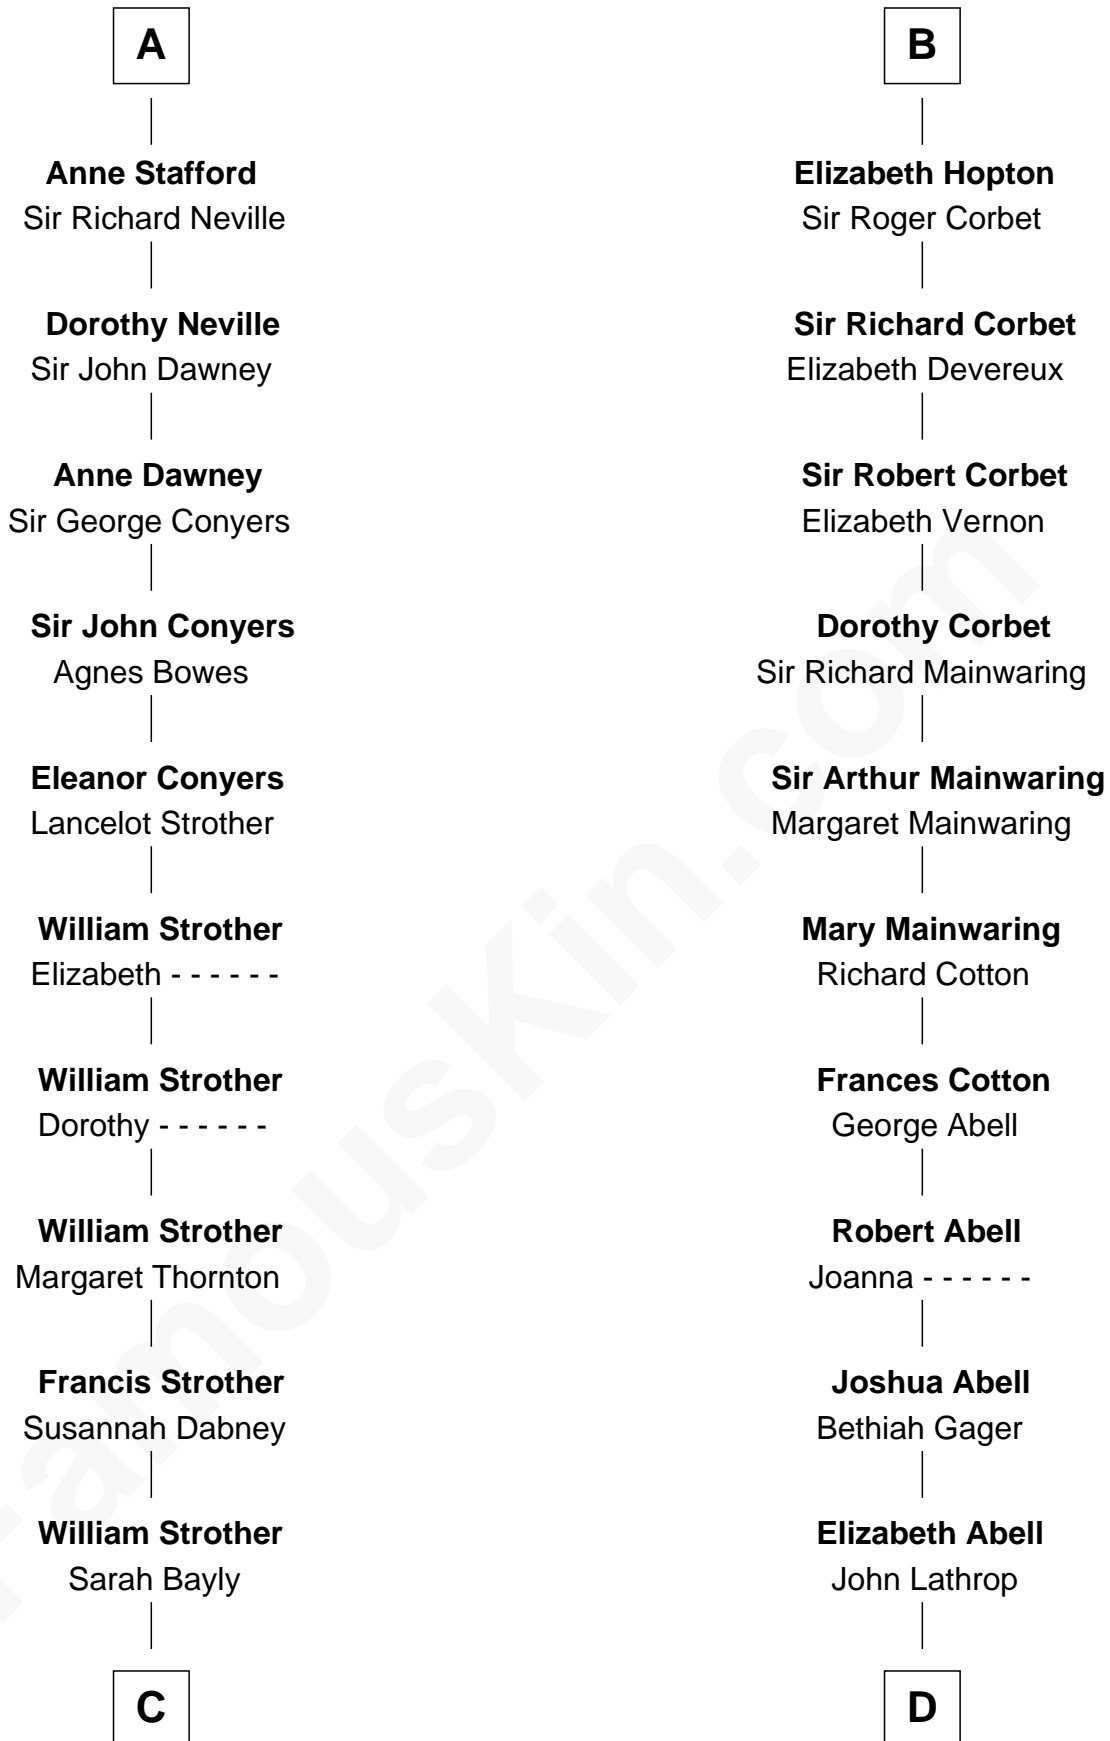

FamousKin.com
Relationship Chart of
Zachary Taylor
12th U.S. President

18th cousin 3 times removed of
Marjorie Post
Founder of General Foods

C

Sarah Dabney Strother

Col. Richard Taylor

Zachary Taylor

12th U.S. President

D

Azel Lathrop

Elizabeth Hyde

Erastus Lathrop

Sarah Bailey

Caroline Cushman Lathrop

Charles Rollin Post

Charles William Post

Elle Letitia Merriweather

Marjorie Post

Founder of General Foods

FamousKin.com