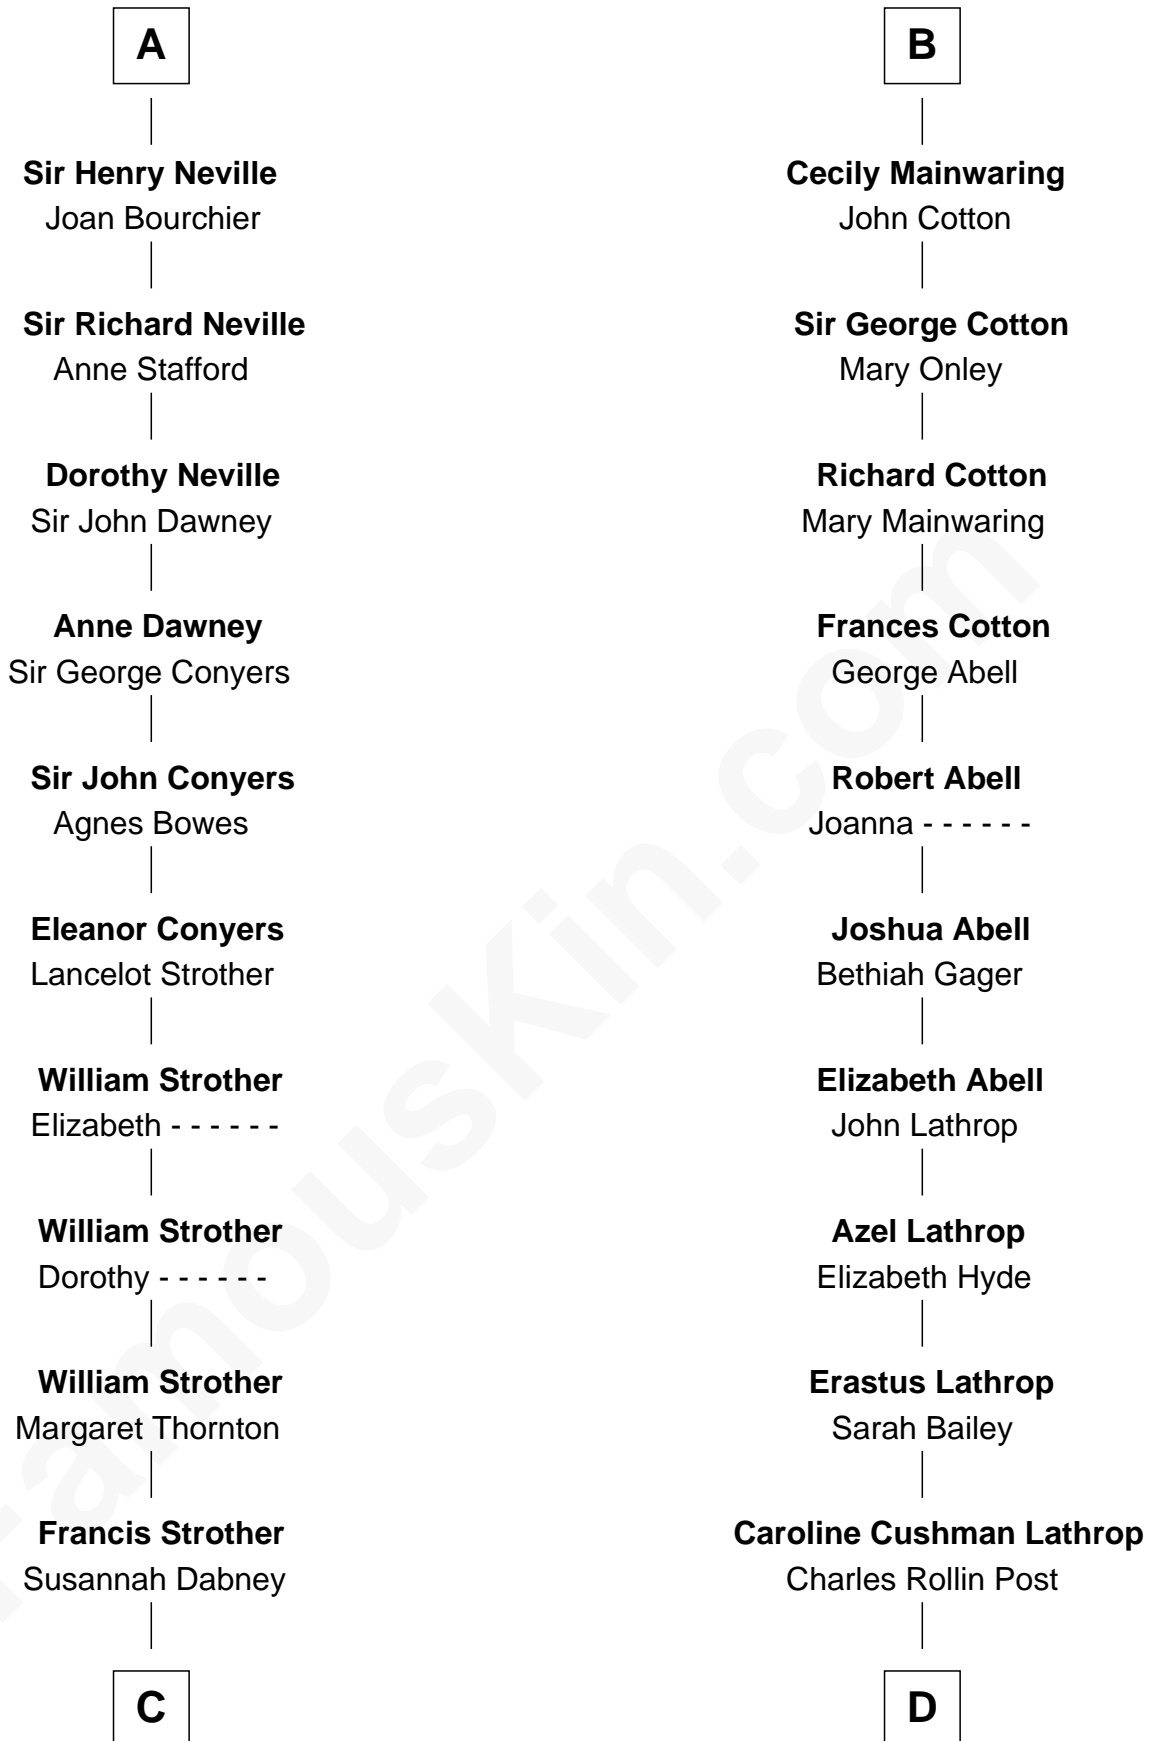

# FamousKin.com Relationship Chart of

**Zachary Taylor**

*12th U.S. President*

18th cousin 1 time removed of

**Marjorie Post**

*Founder of General Foods*

**C**

**William Strother**

Sarah Bayly

**Sarah Dabney Strother**

Col. Richard Taylor

**Zachary Taylor**

*12th U.S. President*

**D**

**Charles William Post**

Elle Letitia Merriweather