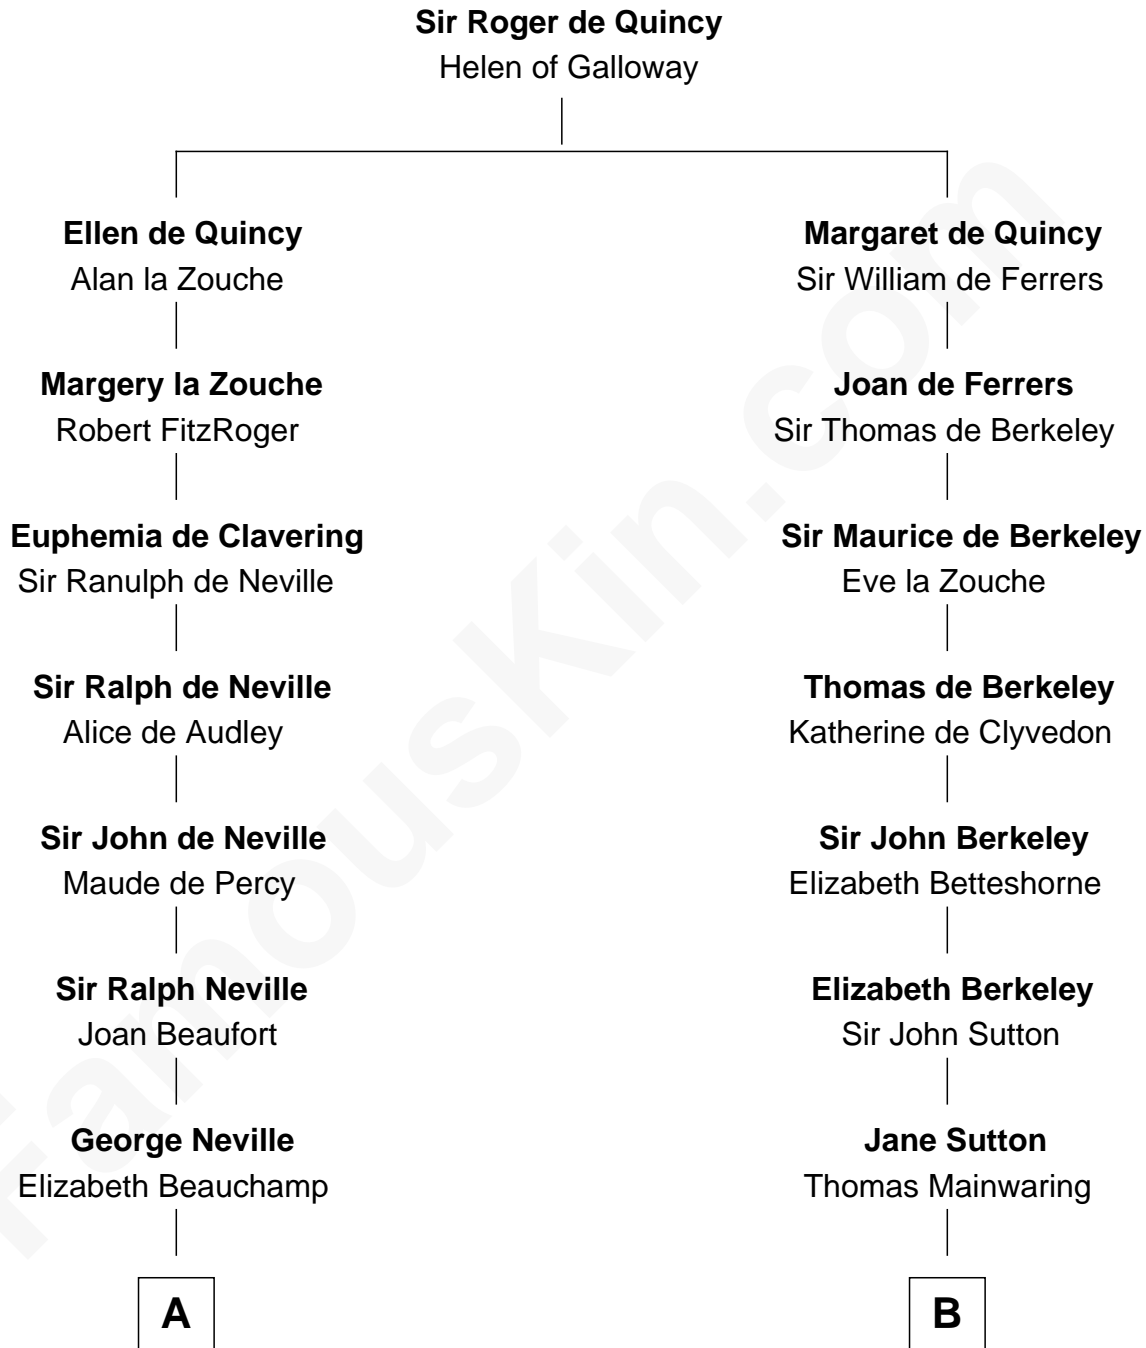

# FamousKin.com Relationship Chart of

**Zachary Taylor**

*12th U.S. President*

18th cousin 1 time removed of

**Marjorie Post**

*Founder of General Foods*

**C**

**William Strother**

Sarah Bayly

**Sarah Dabney Strother**

Col. Richard Taylor

**Zachary Taylor**

*12th U.S. President*

**D**

**Charles William Post**

Elle Letitia Merriweather