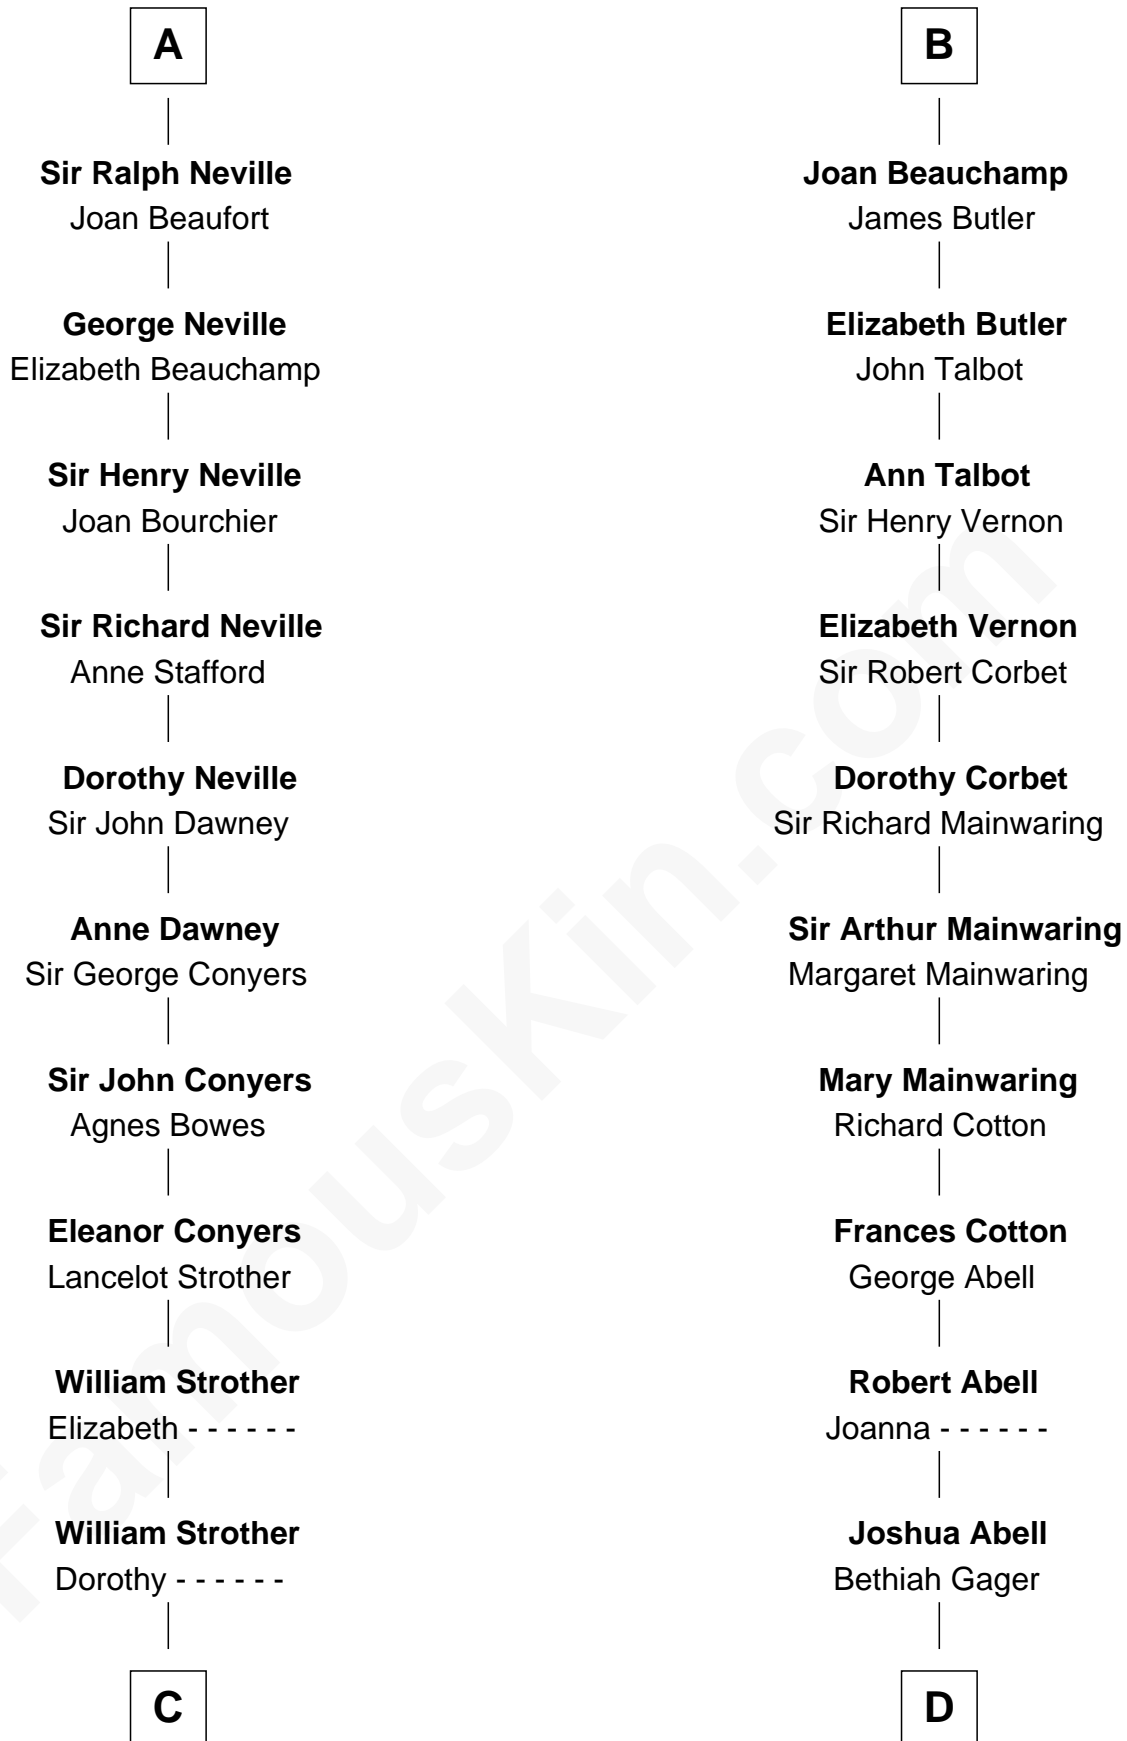

FamousKin.com Relationship Chart of

Zachary Taylor
12th U.S. President

21st cousin of

C. W. Post
Founder of Post Cereals

C

William Strother
Margaret Thornton

Francis Strother
Susannah Dabney

William Strother
Sarah Bayly

Sarah Dabney Strother
Col. Richard Taylor

Zachary Taylor
12th U.S. President

D

Elizabeth Abell
John Lathrop

Azel Lathrop
Elizabeth Hyde

Erastus Lathrop
Sarah Bailey

Caroline Cushman Lathrop
Charles Rollin Post