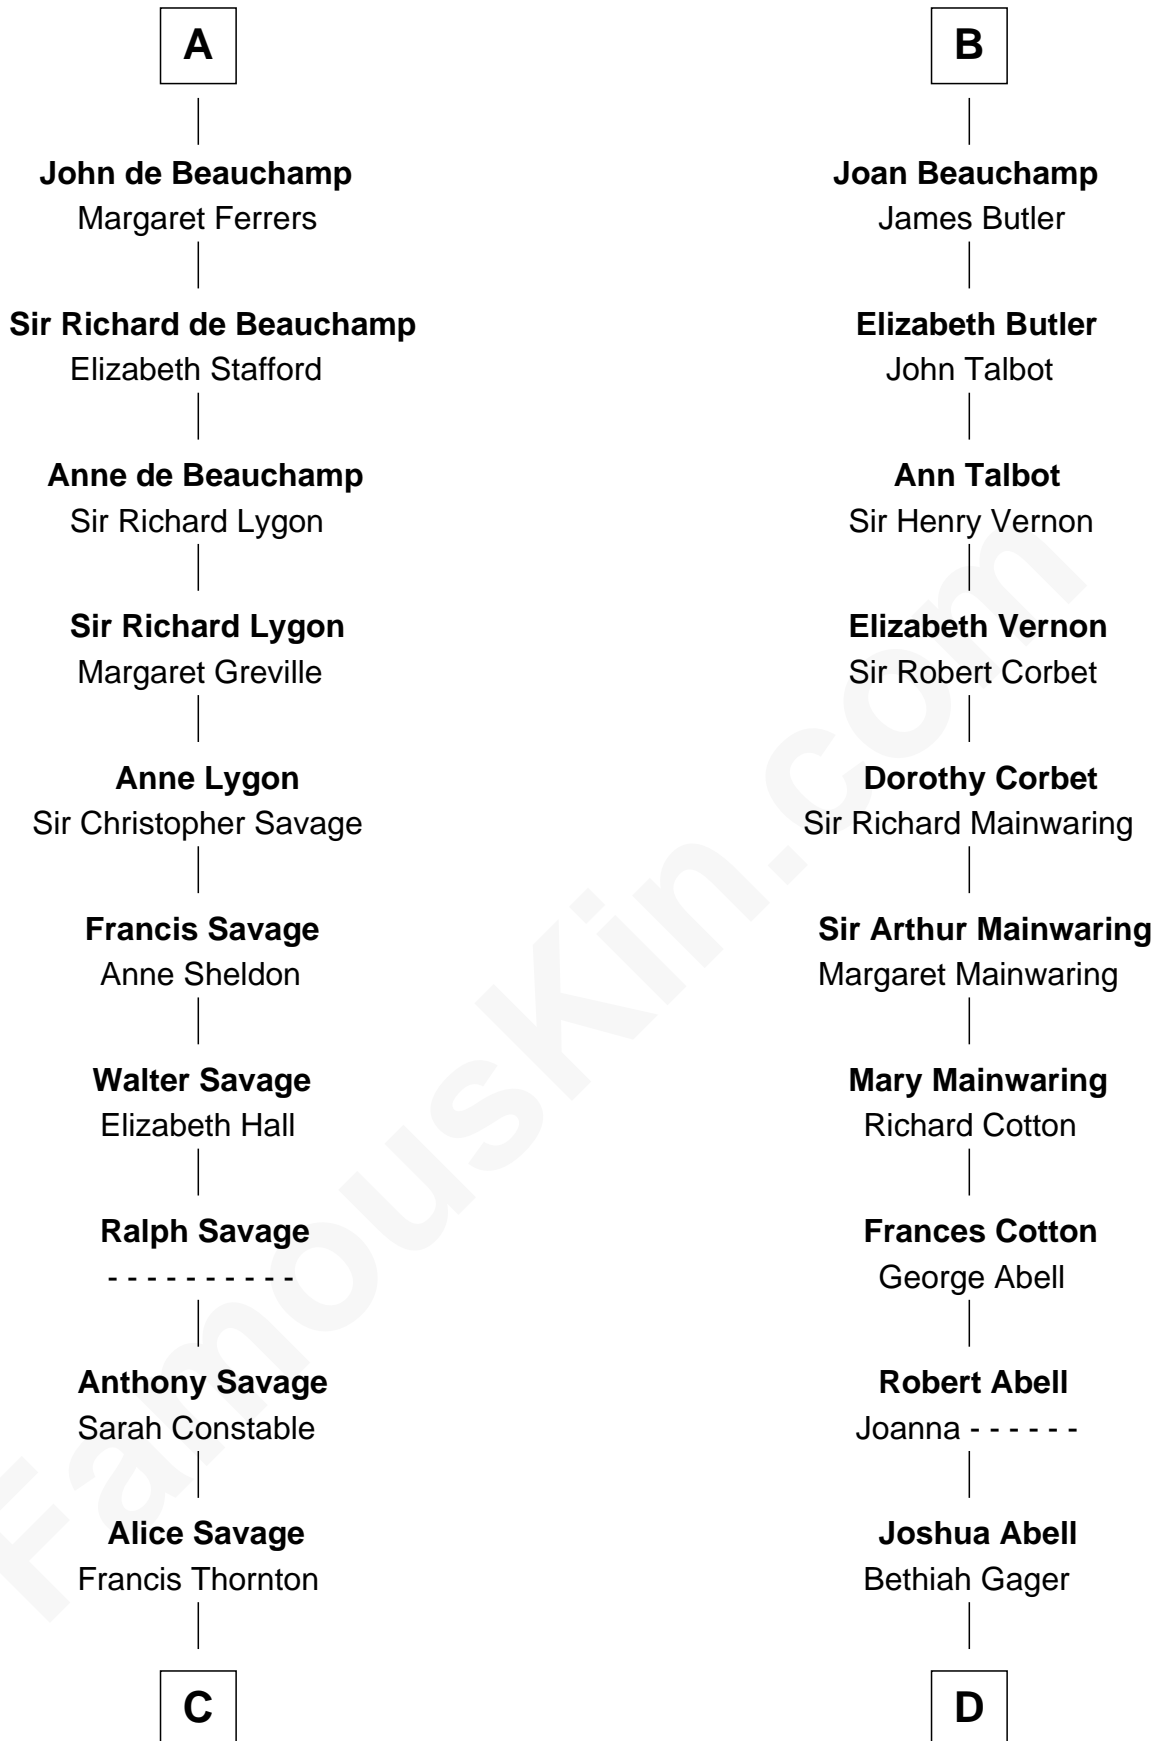

FamousKin.com Relationship Chart of

Zachary Taylor

12th U.S. President

21st cousin of

C. W. Post

Founder of Post Cereals

William Mauduit

Isabel de St. Liz

C

Margaret Thornton

William Strother

Francis Strother

Susannah Dabney

William Strother

Sarah Bayly

Sarah Dabney Strother

Col. Richard Taylor

Zachary Taylor

12th U.S. President

D

Elizabeth Abell

John Lathrop

Azel Lathrop

Elizabeth Hyde