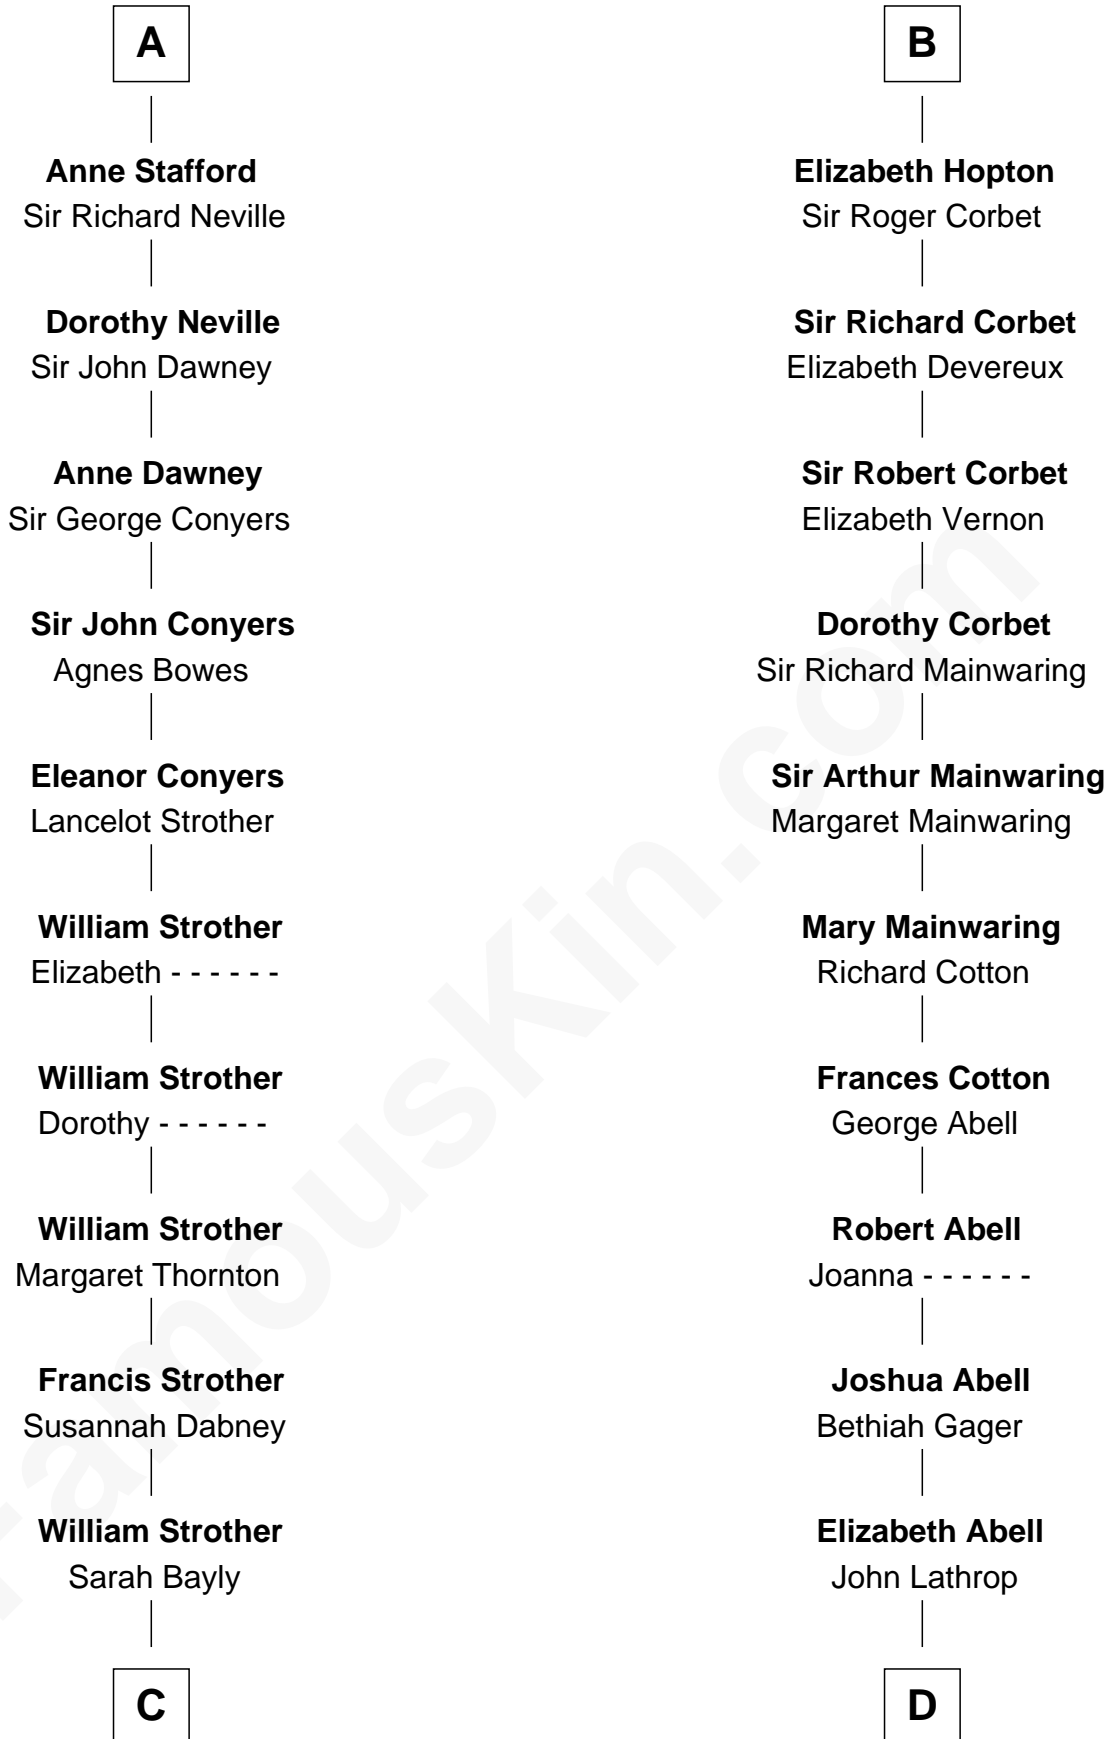

FamousKin.com
Relationship Chart of
Zachary Taylor
12th U.S. President

18th cousin 2 times removed of
C. W. Post
Founder of Post Cereals

C

Sarah Dabney Strother

Col. Richard Taylor

Zachary Taylor

12th U.S. President

D

Azel Lathrop

Elizabeth Hyde

Erastus Lathrop

Sarah Bailey

Caroline Cushman Lathrop

Charles Rollin Post

C. W. Post