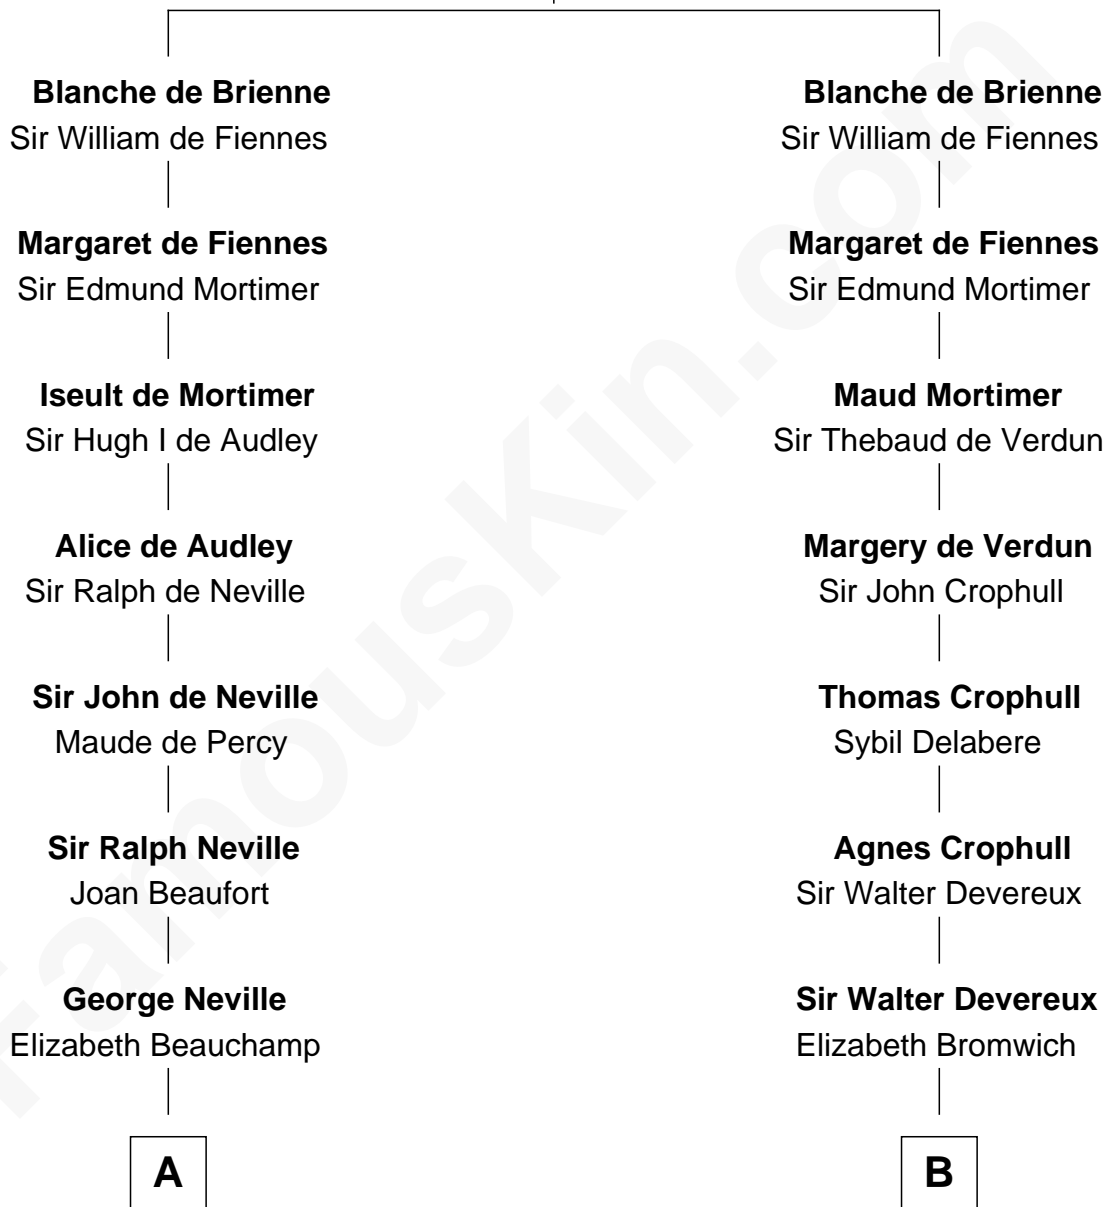

FamousKin.com
Relationship Chart of
Zachary Taylor
12th U.S. President

19th cousin 2 times removed of
C. W. Post
Founder of Post Cereals

Jean de Brienne
 Jeanne de Chateaudun

C

William Strother

Sarah Bayly

Sarah Dabney Strother

Col. Richard Taylor

Zachary Taylor

12th U.S. President

D

Elizabeth Abell

John Lathrop

Azel Lathrop