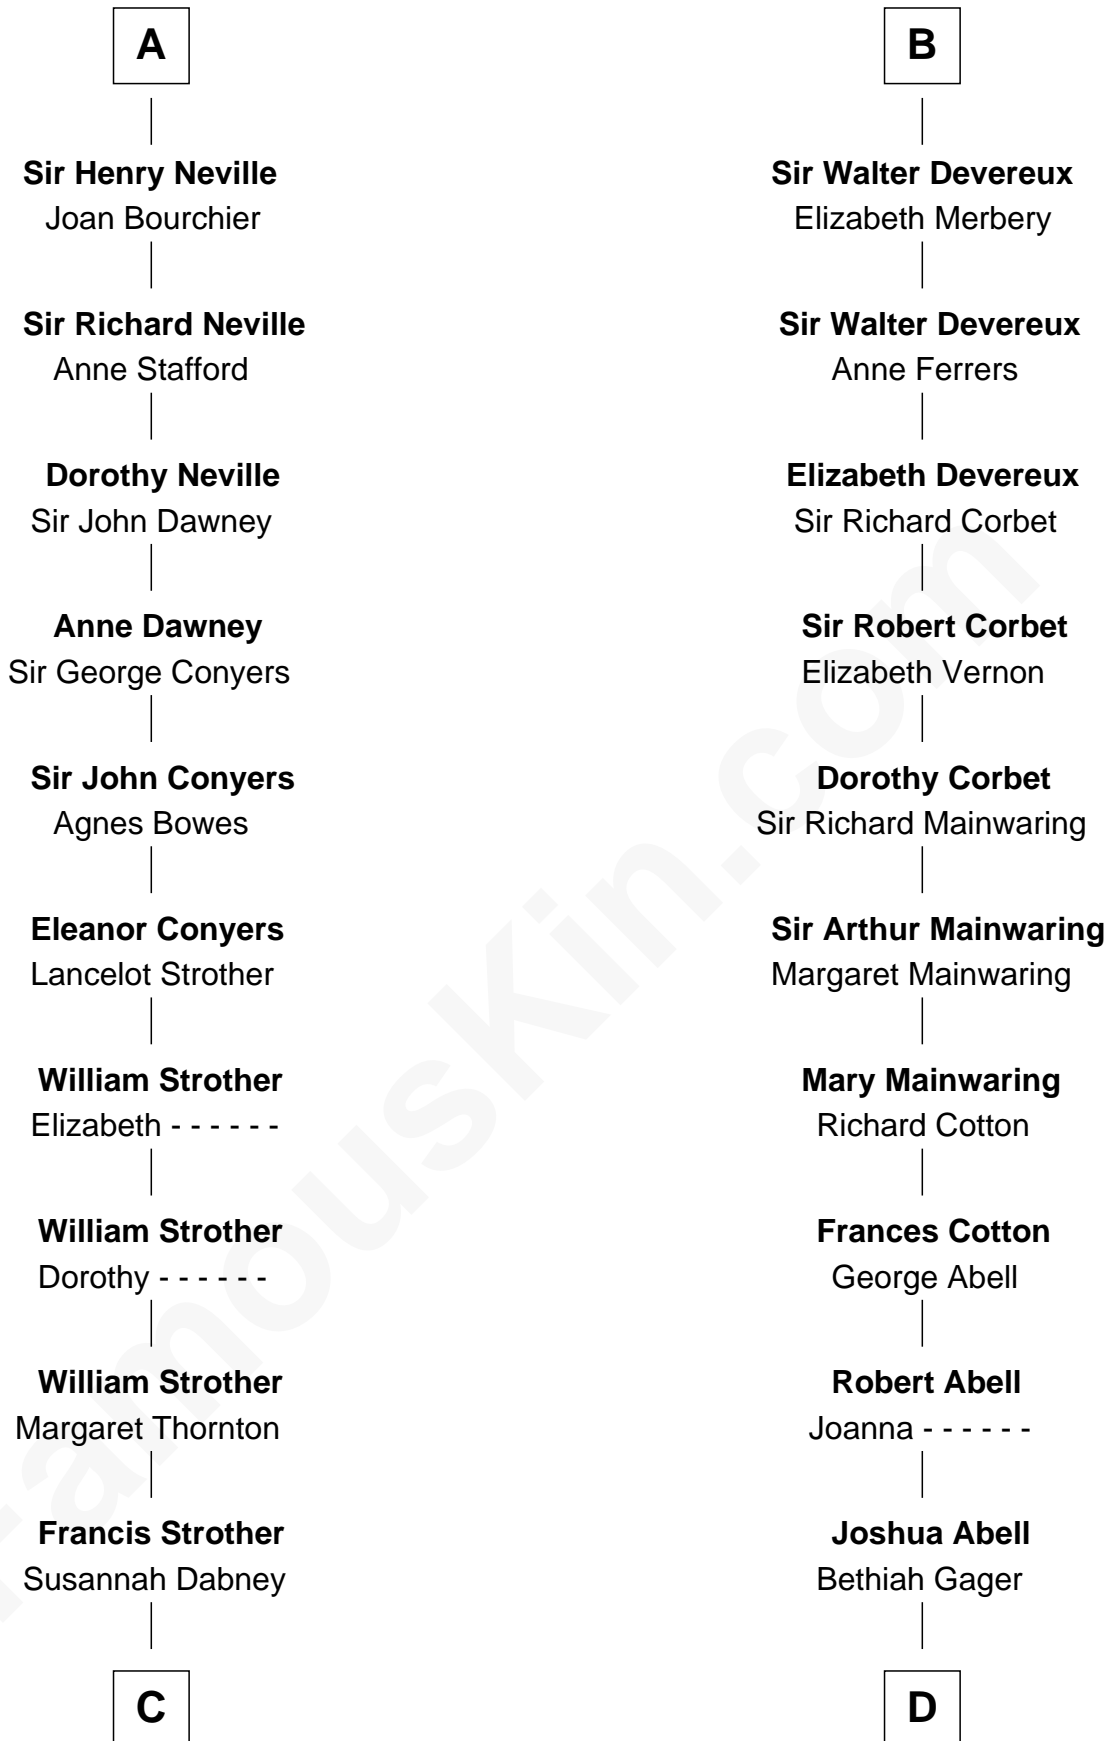

FamousKin.com
Relationship Chart of
Zachary Taylor
12th U.S. President

19th cousin 2 times removed of
C. W. Post
Founder of Post Cereals

Jean de Brienne
 Jeanne de Chateaudun

C

William Strother

Sarah Bayly

Sarah Dabney Strother

Col. Richard Taylor

Zachary Taylor

12th U.S. President

D

Elizabeth Abell

John Lathrop

Azel Lathrop