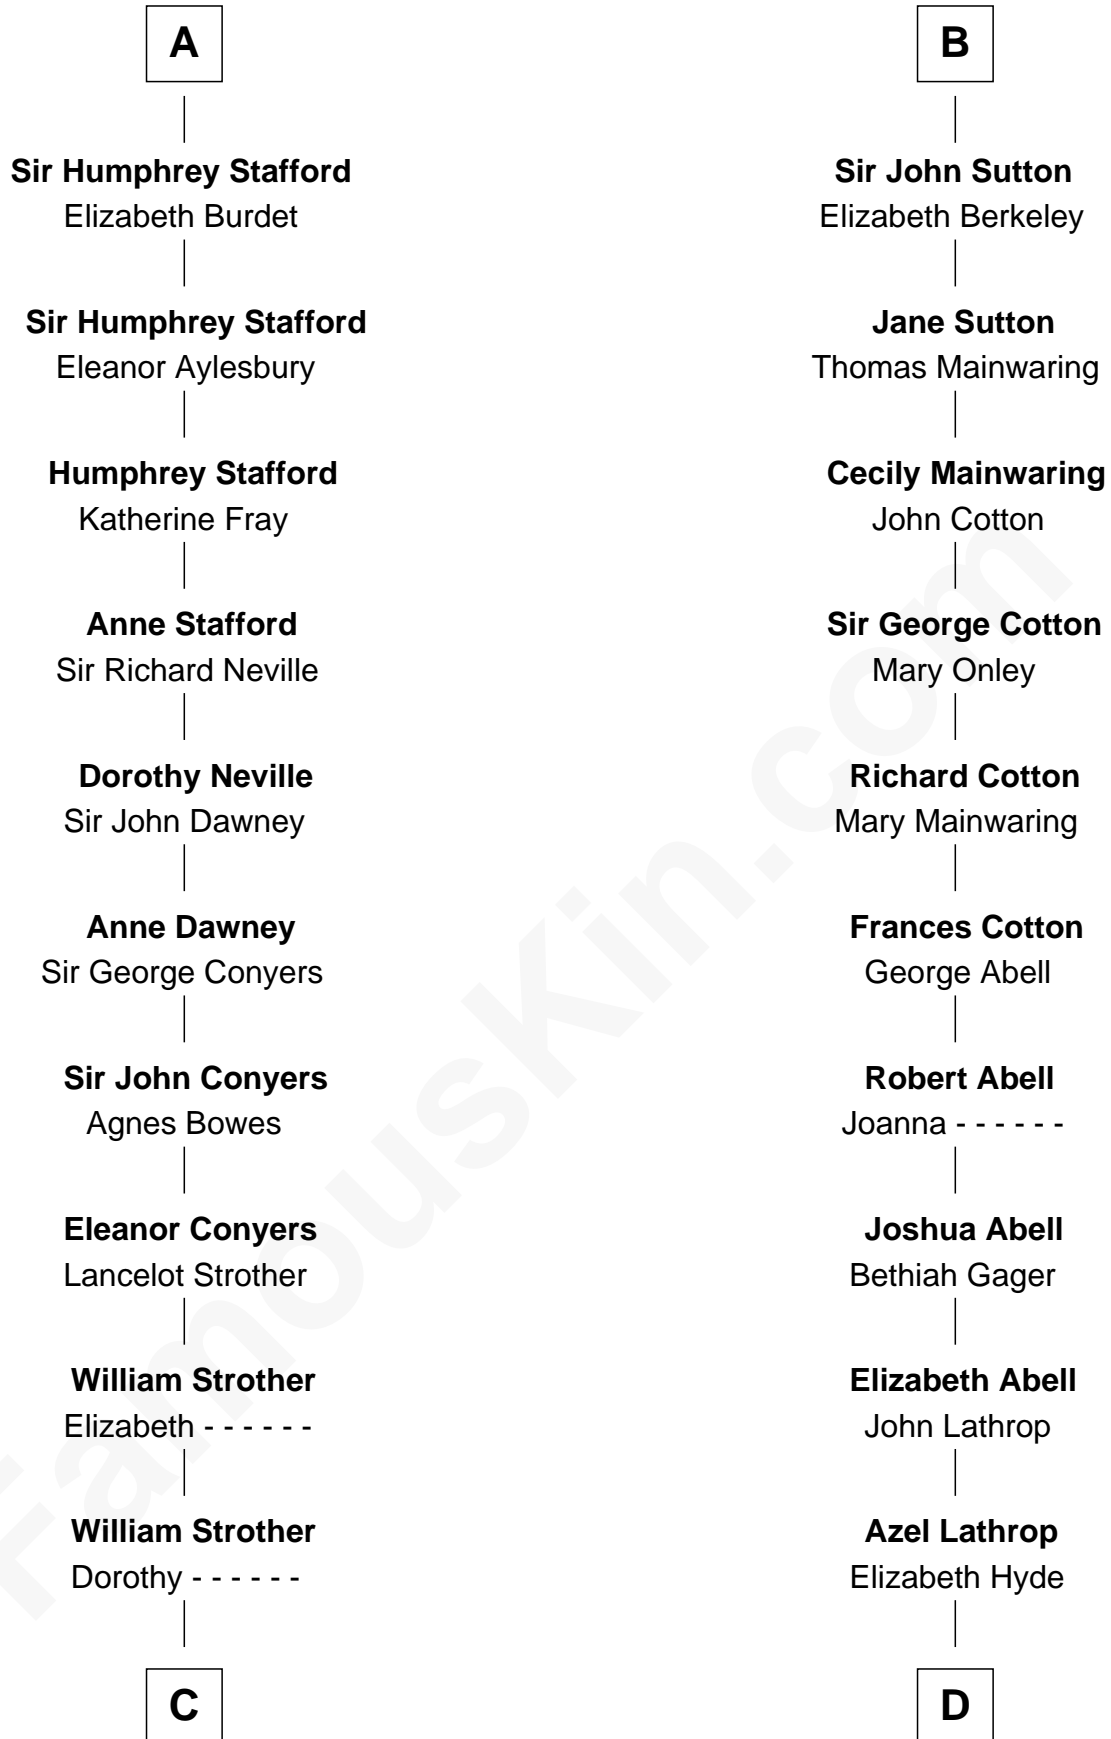

FamousKin.com
Relationship Chart of
Zachary Taylor
12th U.S. President

19th cousin 2 times removed of
C. W. Post
Founder of Post Cereals

C

William Strother
Margaret Thornton

Francis Strother
Susannah Dabney

William Strother
Sarah Bayly

Sarah Dabney Strother
Col. Richard Taylor

Zachary Taylor
12th U.S. President

D

Erastus Lathrop
Sarah Bailey

Caroline Cushman Lathrop
Charles Rollin Post

C. W. Post
Founder of Post Cereals