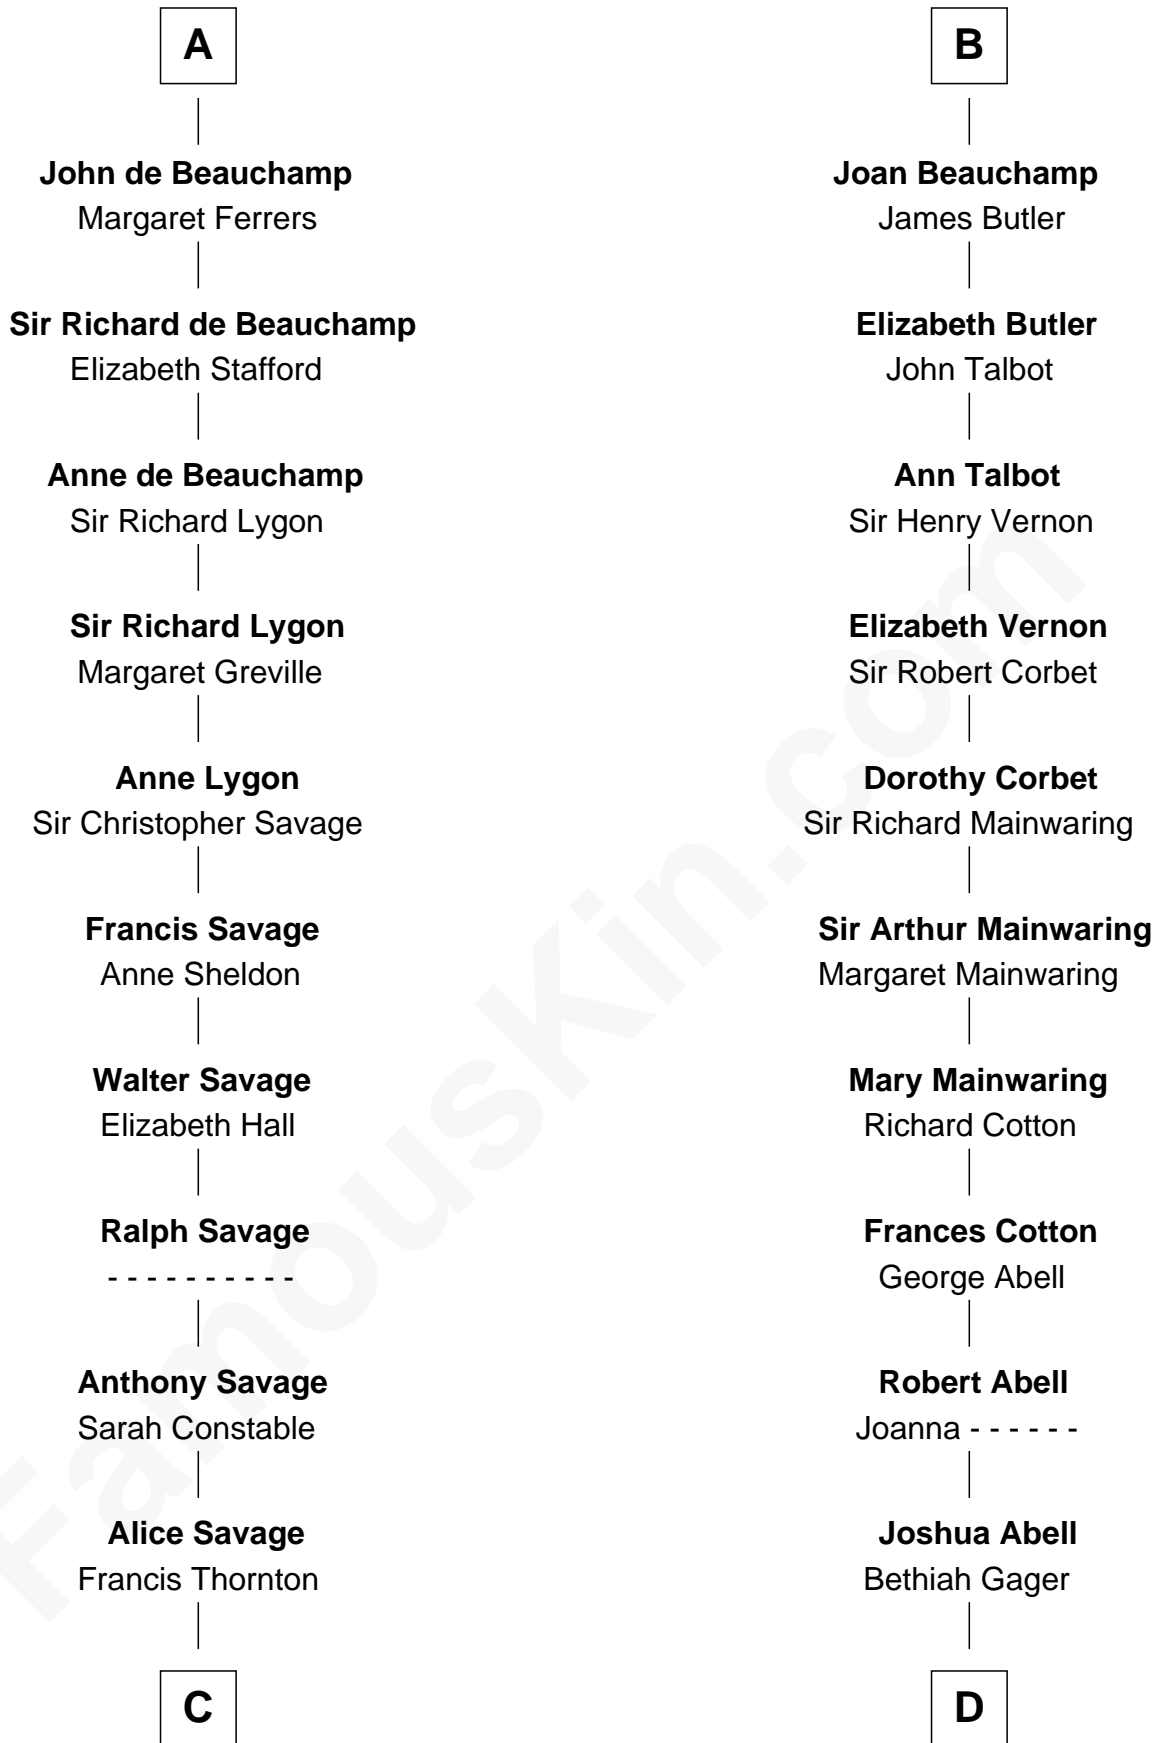

# FamousKin.com Relationship Chart of

**Zachary Taylor**

12th U.S. President

21st cousin of

**C. W. Post**

Founder of Post Cereals

**C**

**Margaret Thornton**

William Strother

**Francis Strother**

Susannah Dabney

**William Strother**

Sarah Bayly

**Sarah Dabney Strother**

Col. Richard Taylor

**Zachary Taylor**

*12th U.S. President*

**D**

**Elizabeth Abell**

John Lathrop

**Azel Lathrop**

Elizabeth Hyde

**Erastus Lathrop**

Sarah Bailey