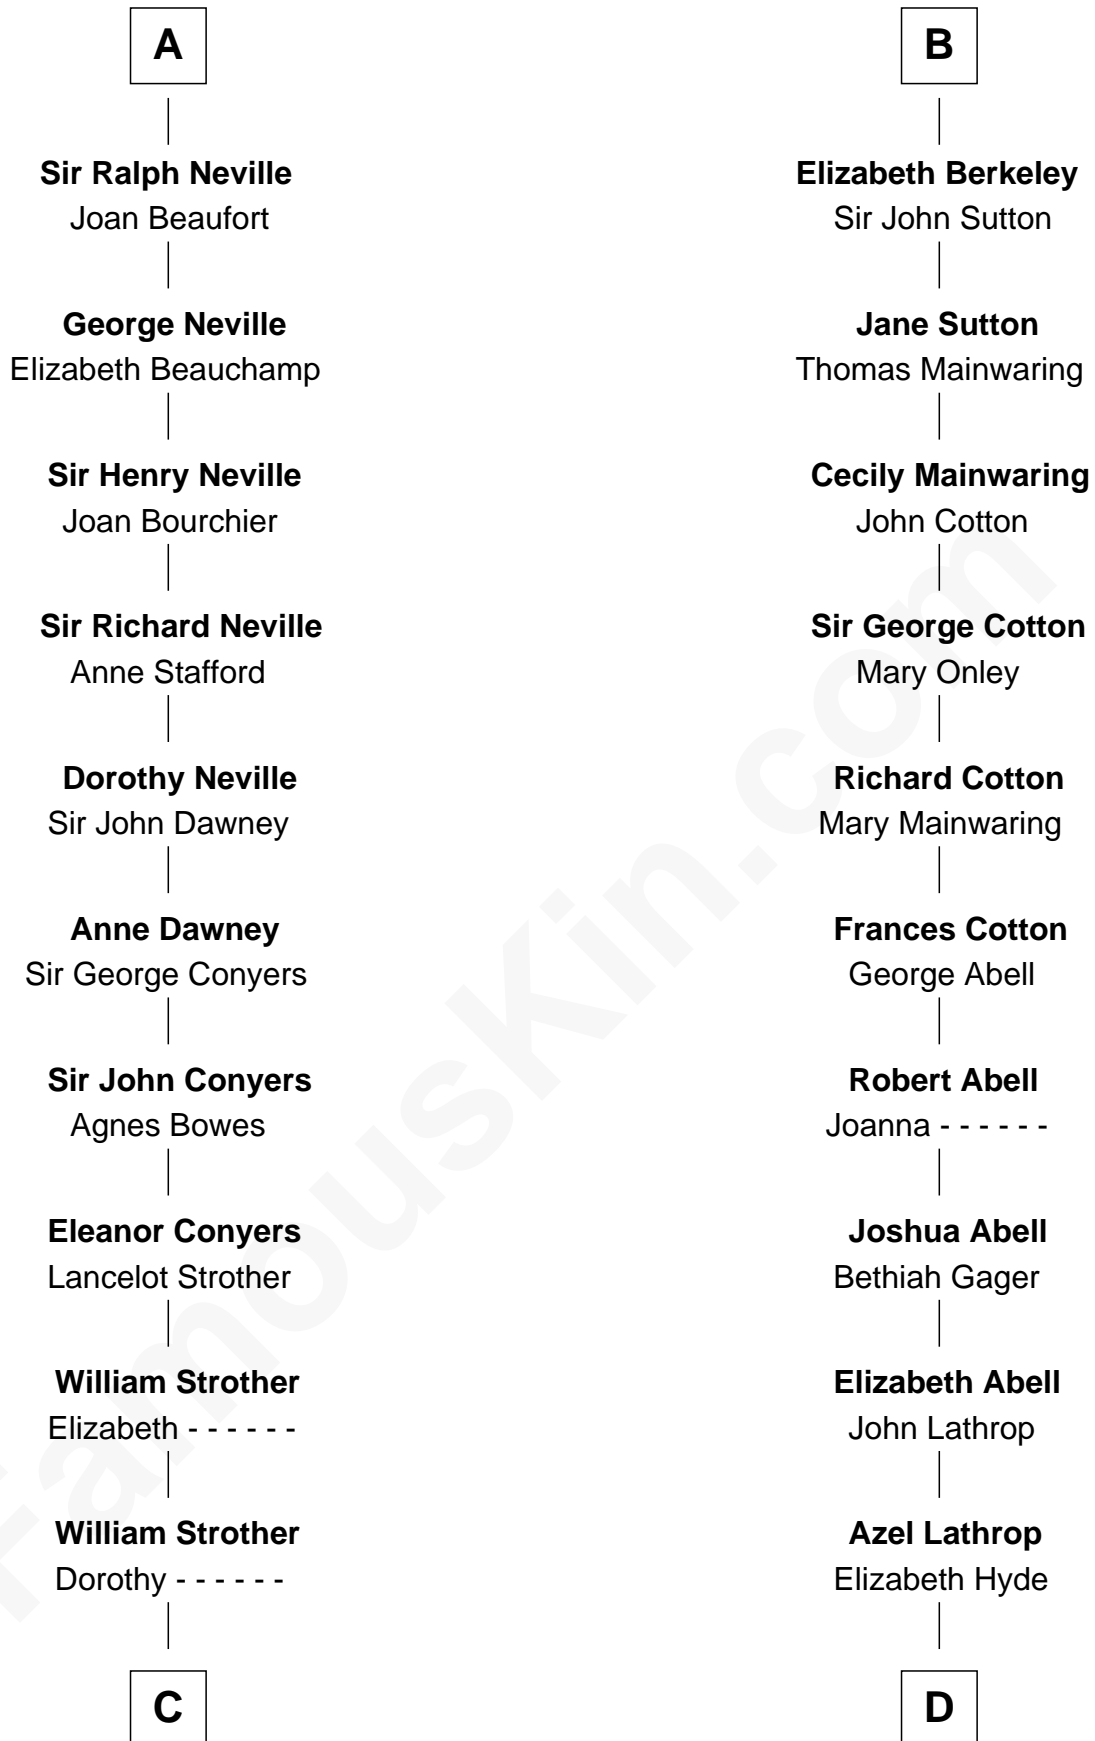

FamousKin.com
Relationship Chart of
Zachary Taylor
12th U.S. President

19th cousin 2 times removed of
C. W. Post
Founder of Post Cereals

C

William Strother
Margaret Thornton

Francis Strother
Susannah Dabney

William Strother
Sarah Bayly

Sarah Dabney Strother
Col. Richard Taylor

Zachary Taylor
12th U.S. President

D

Erastus Lathrop
Sarah Bailey

Caroline Cushman Lathrop
Charles Rollin Post

C. W. Post
Founder of Post Cereals