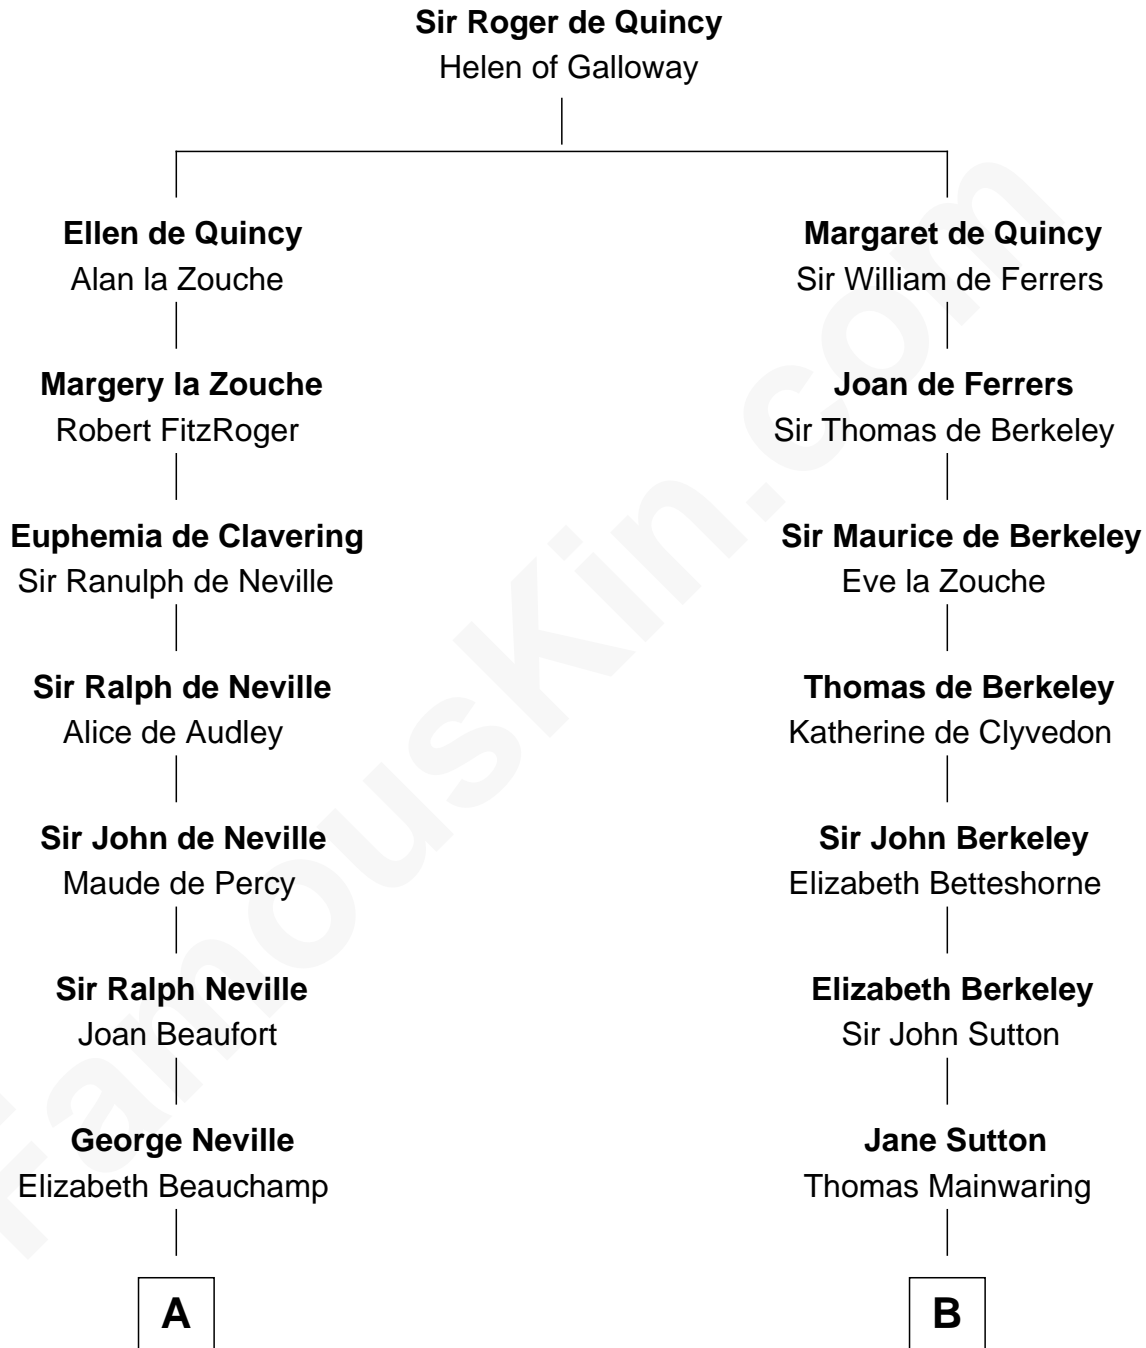

**FamousKin.com**  
**Relationship Chart of**  
**Zachary Taylor**  
*12th U.S. President*

**17th cousin 2 times removed of**  
**C. W. Post**  
*Founder of Post Cereals*

**C**

William Strother

Sarah Bayly

Sarah Dabney Strother

Col. Richard Taylor

Zachary Taylor

*12th U.S. President*

FamousKin.com