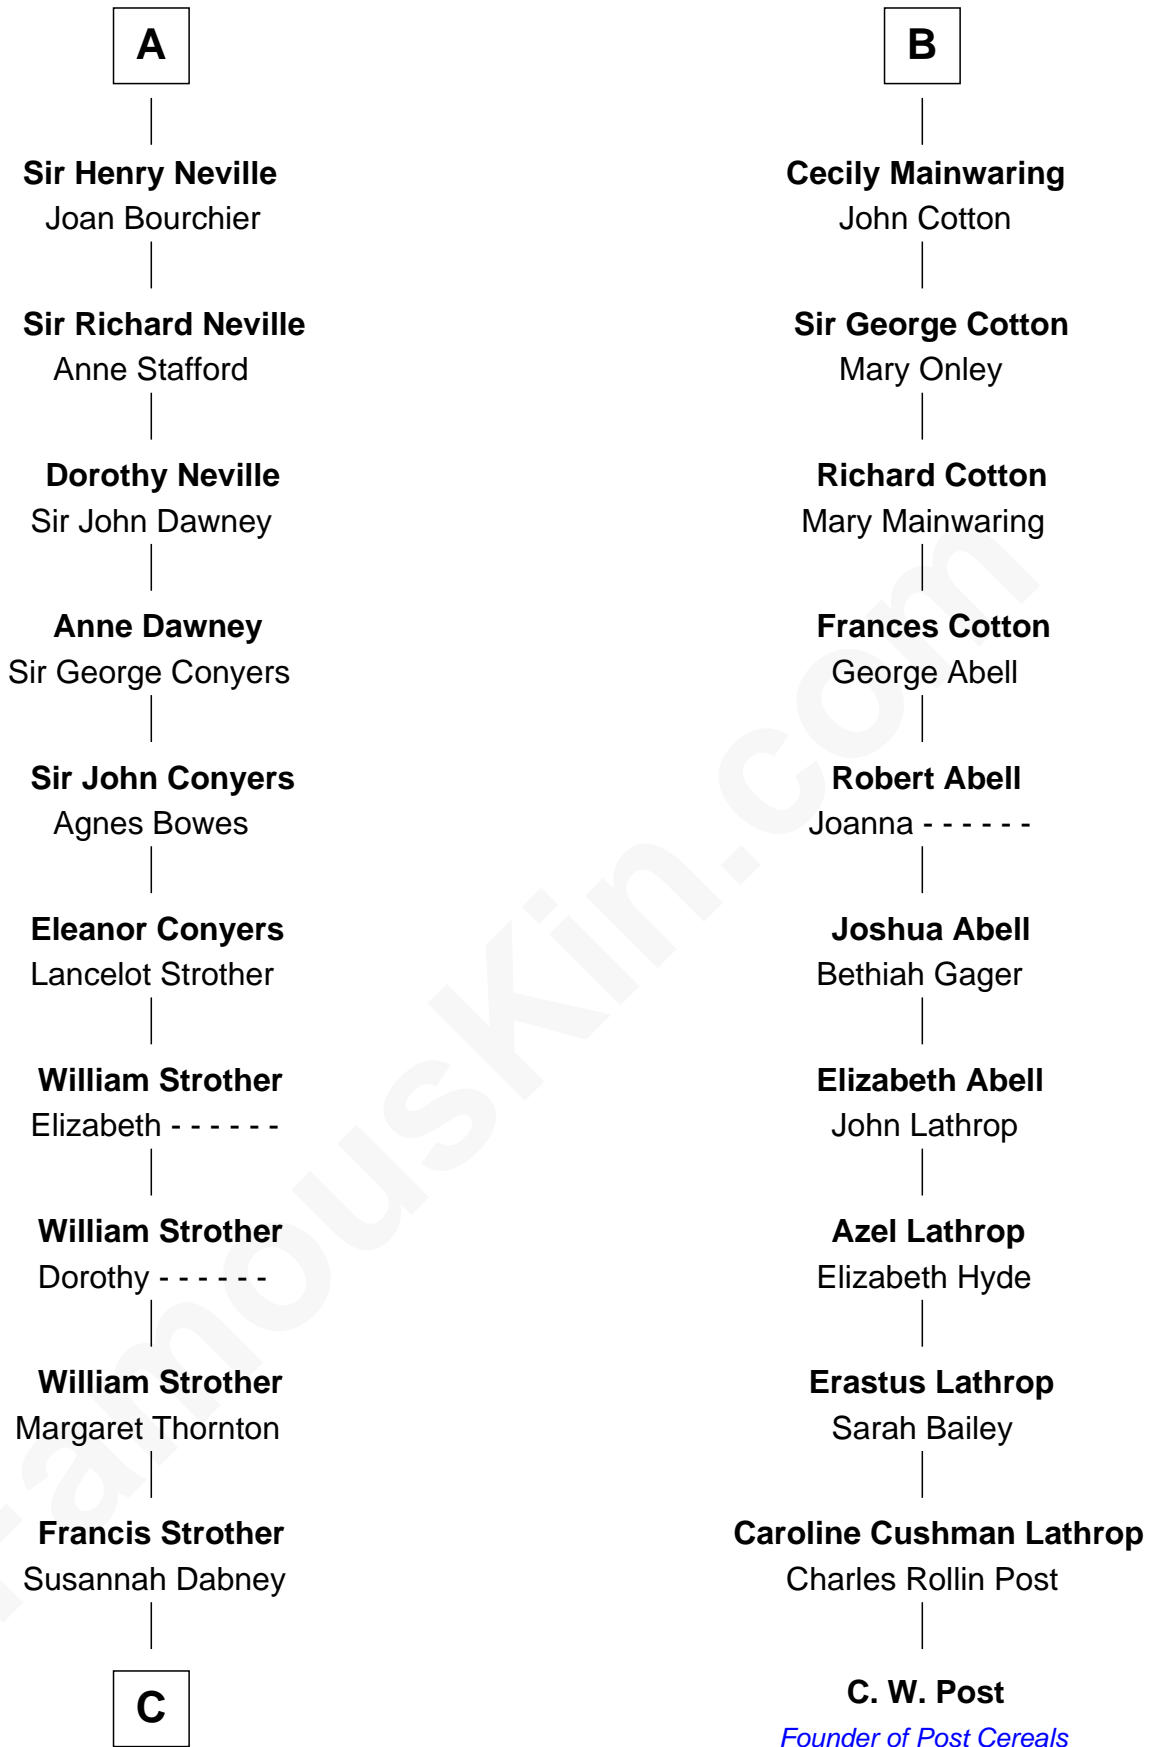

**FamousKin.com**  
**Relationship Chart of**  
**Zachary Taylor**  
*12th U.S. President*

**17th cousin 2 times removed of**  
**C. W. Post**  
*Founder of Post Cereals*

**C**

William Strother

Sarah Bayly

Sarah Dabney Strother

Col. Richard Taylor

Zachary Taylor

*12th U.S. President*

FamousKin.com