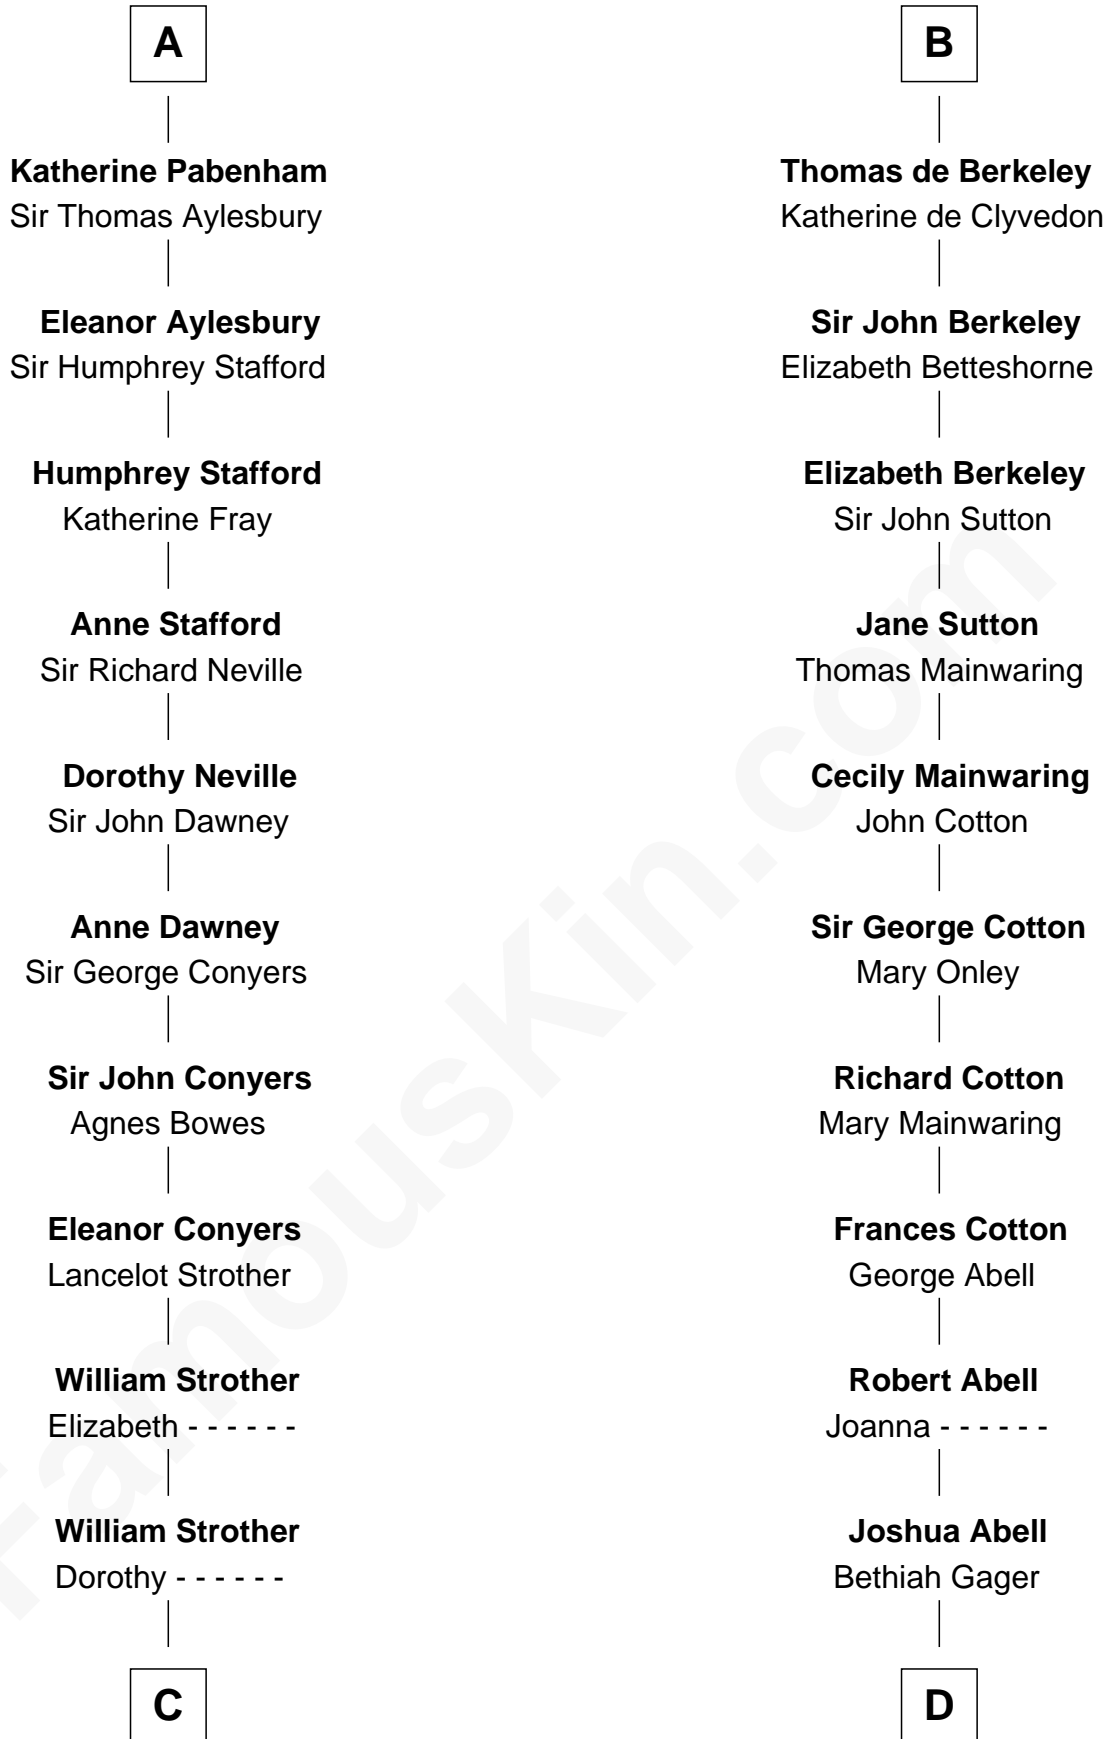

FamousKin.com Relationship Chart of

Zachary Taylor

12th U.S. President

21st cousin of

C. W. Post

Founder of Post Cereals

William I de Lancaster

Gundred de Warenne

Richard de Morville

Helena de Morville

Roland of Galloway

Alan of Galloway

Helen de l'Isle

Helen of Galloway

Sir Roger de Quincy

Margaret de Quincy

Sir William de Ferrers

Joan de Ferrers

Sir Thomas de Berkeley

Sir Maurice de Berkeley

Eve la Zouche

B

C

William Strother
Margaret Thornton

Francis Strother
Susannah Dabney

William Strother
Sarah Bayly

Sarah Dabney Strother
Col. Richard Taylor

Zachary Taylor
12th U.S. President

D

Elizabeth Abell
John Lathrop

Azel Lathrop
Elizabeth Hyde

Erastus Lathrop
Sarah Bailey