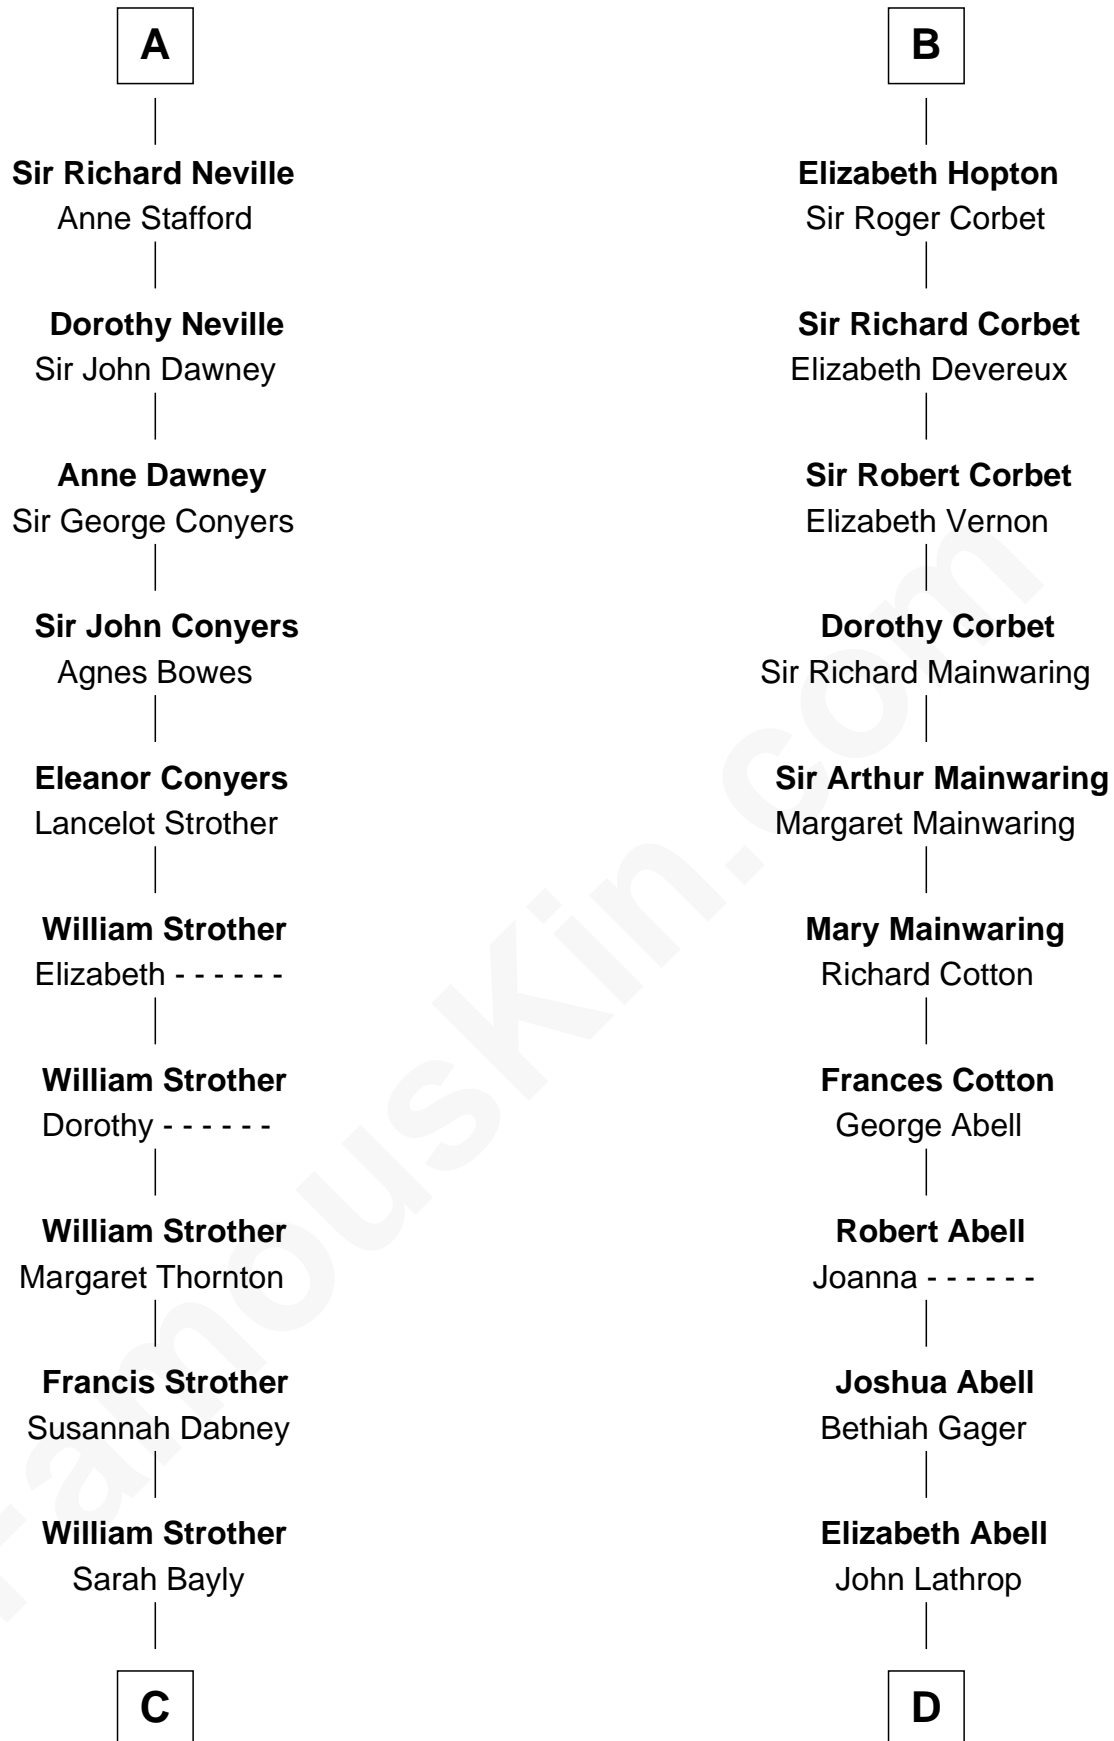

**FamousKin.com**  
**Relationship Chart of**  
**Zachary Taylor**  
*12th U.S. President*

**18th cousin 2 times removed of**  
**C. W. Post**  
*Founder of Post Cereals*

**C**

**Sarah Dabney Strother**

Col. Richard Taylor

**Zachary Taylor**

*12th U.S. President*

**D**

**Azel Lathrop**

Elizabeth Hyde

**Erastus Lathrop**

Sarah Bailey

**Caroline Cushman Lathrop**