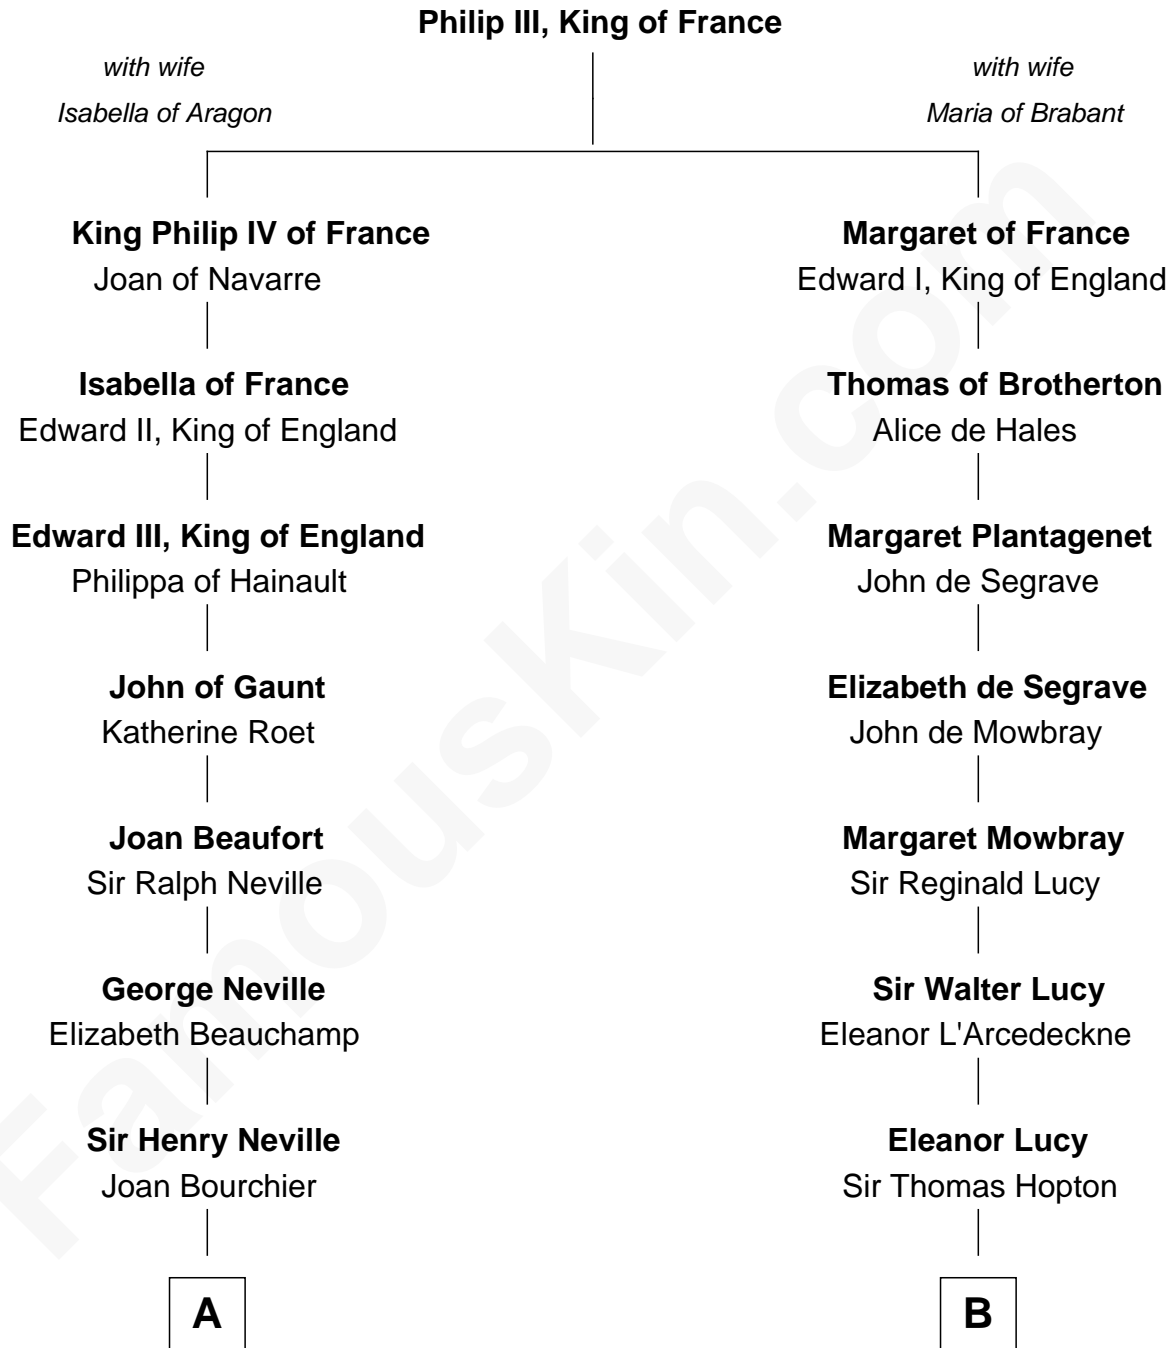

**FamousKin.com**  
**Relationship Chart of**  
**Zachary Taylor**  
*12th U.S. President*

**18th cousin 2 times removed of**  
**C. W. Post**  
*Founder of Post Cereals*

**C**

**Sarah Dabney Strother**

Col. Richard Taylor

**Zachary Taylor**

*12th U.S. President*

**D**

**Azel Lathrop**

Elizabeth Hyde

**Erastus Lathrop**

Sarah Bailey

**Caroline Cushman Lathrop**