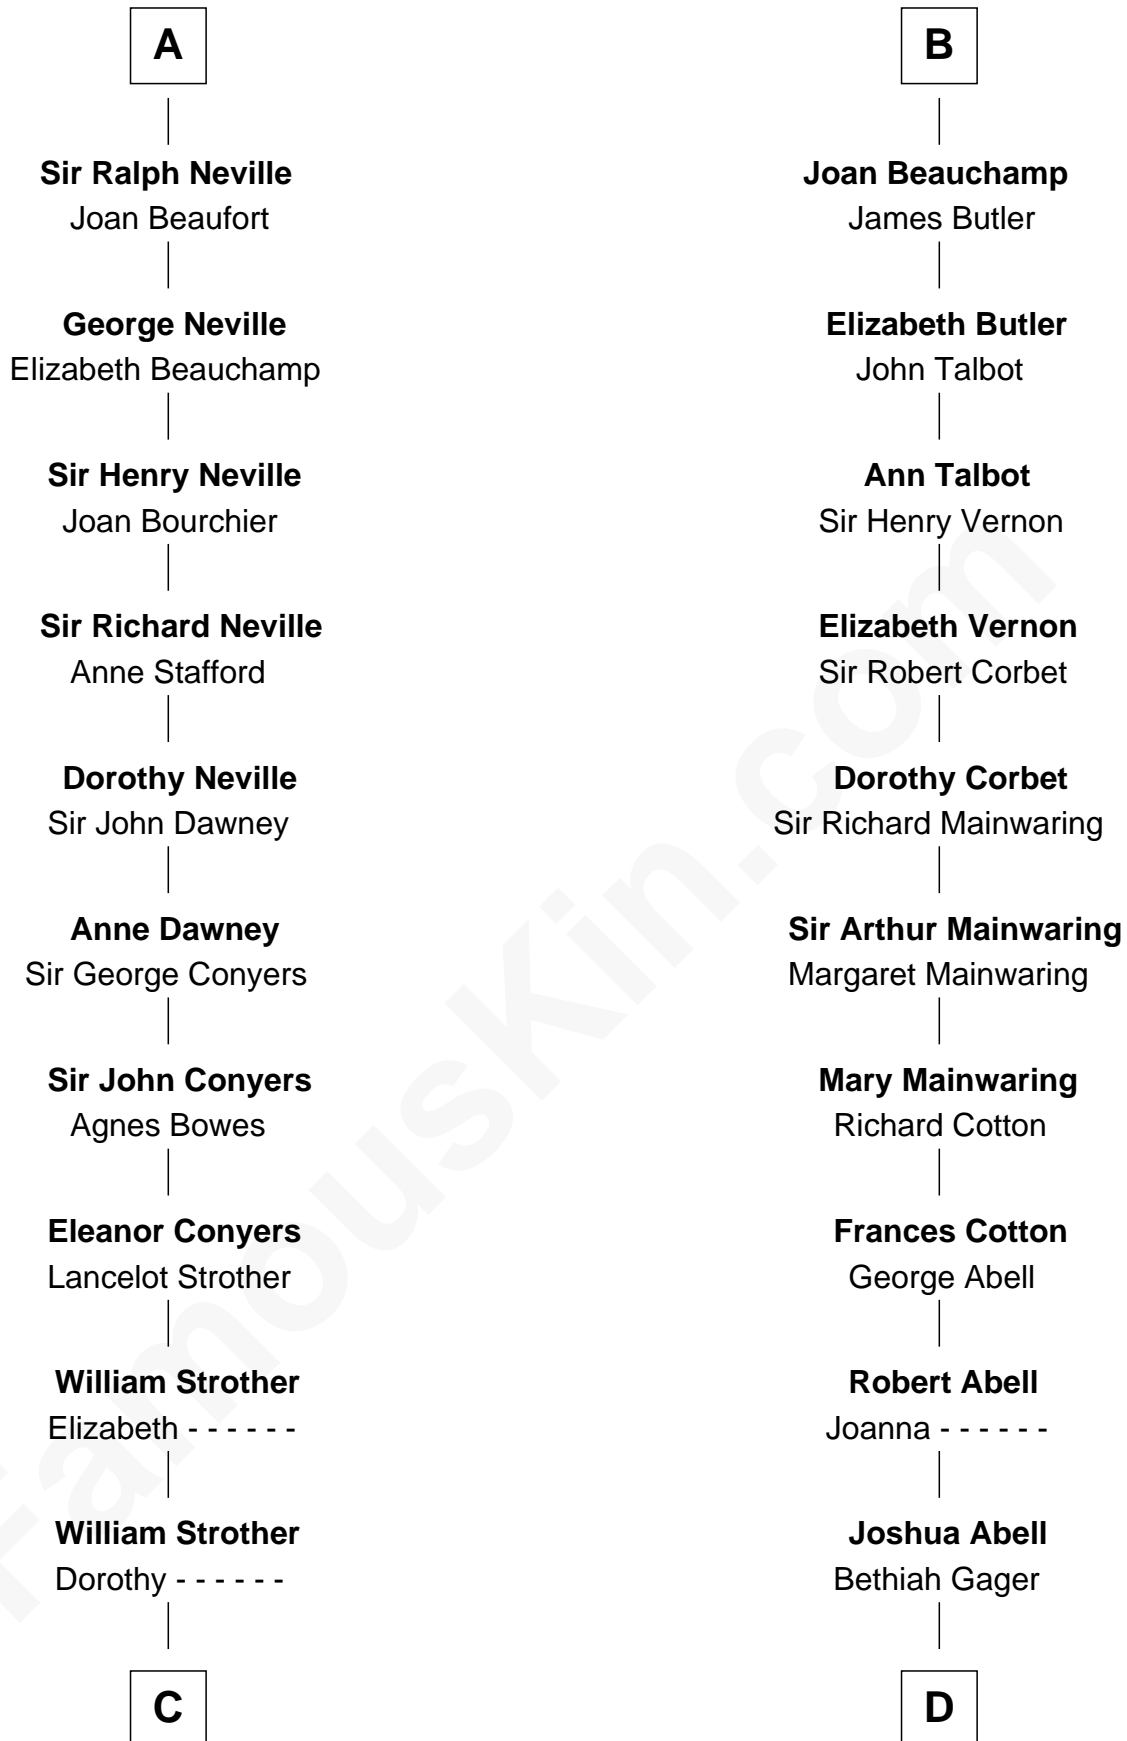

# FamousKin.com Relationship Chart of

**Zachary Taylor**

12th U.S. President

21st cousin of

**C. W. Post**

Founder of Post Cereals

**C**

**William Strother**  
Margaret Thornton

**Francis Strother**  
Susannah Dabney

**William Strother**  
Sarah Bayly

**Sarah Dabney Strother**  
Col. Richard Taylor

**Zachary Taylor**  
*12th U.S. President*

**D**

**Elizabeth Abell**  
John Lathrop

**Azel Lathrop**  
Elizabeth Hyde

**Erastus Lathrop**  
Sarah Bailey

**Caroline Cushman Lathrop**  
Charles Rollin Post

**C. W. Post**  
*Founder of Post Cereals*