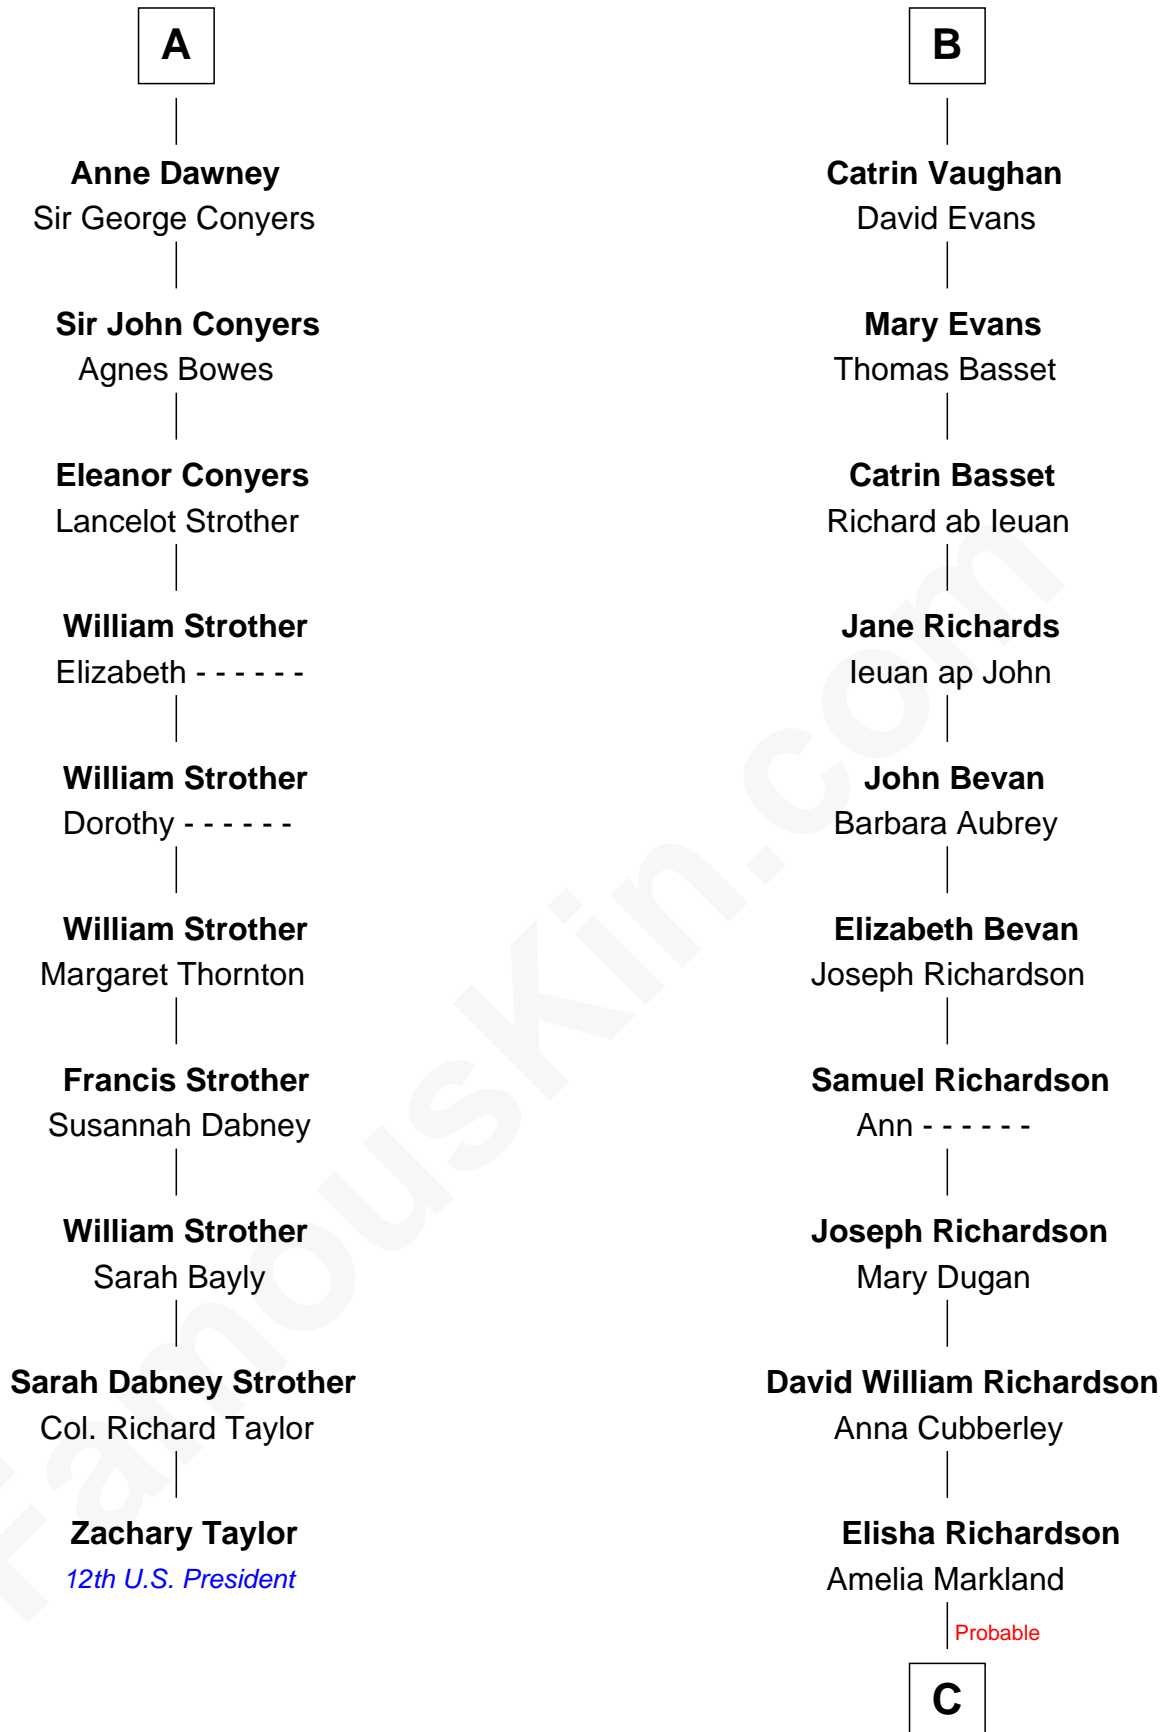

FamousKin.com
Relationship Chart of
Zachary Taylor
12th U.S. President

16th cousin 5 times removed of
Sally Ride
1st American Woman in Space

C

|
William Cubberly Richardson

Mary Ann Lee

|
Charles Everroad Richardson

Blanche Gibson

|
Jennie Mae Richardson

Thomas Vernam Ride

|
Dale Burdell Ride

Carol Joyce Anderson

|
Sally Ride

1st American Woman in Space