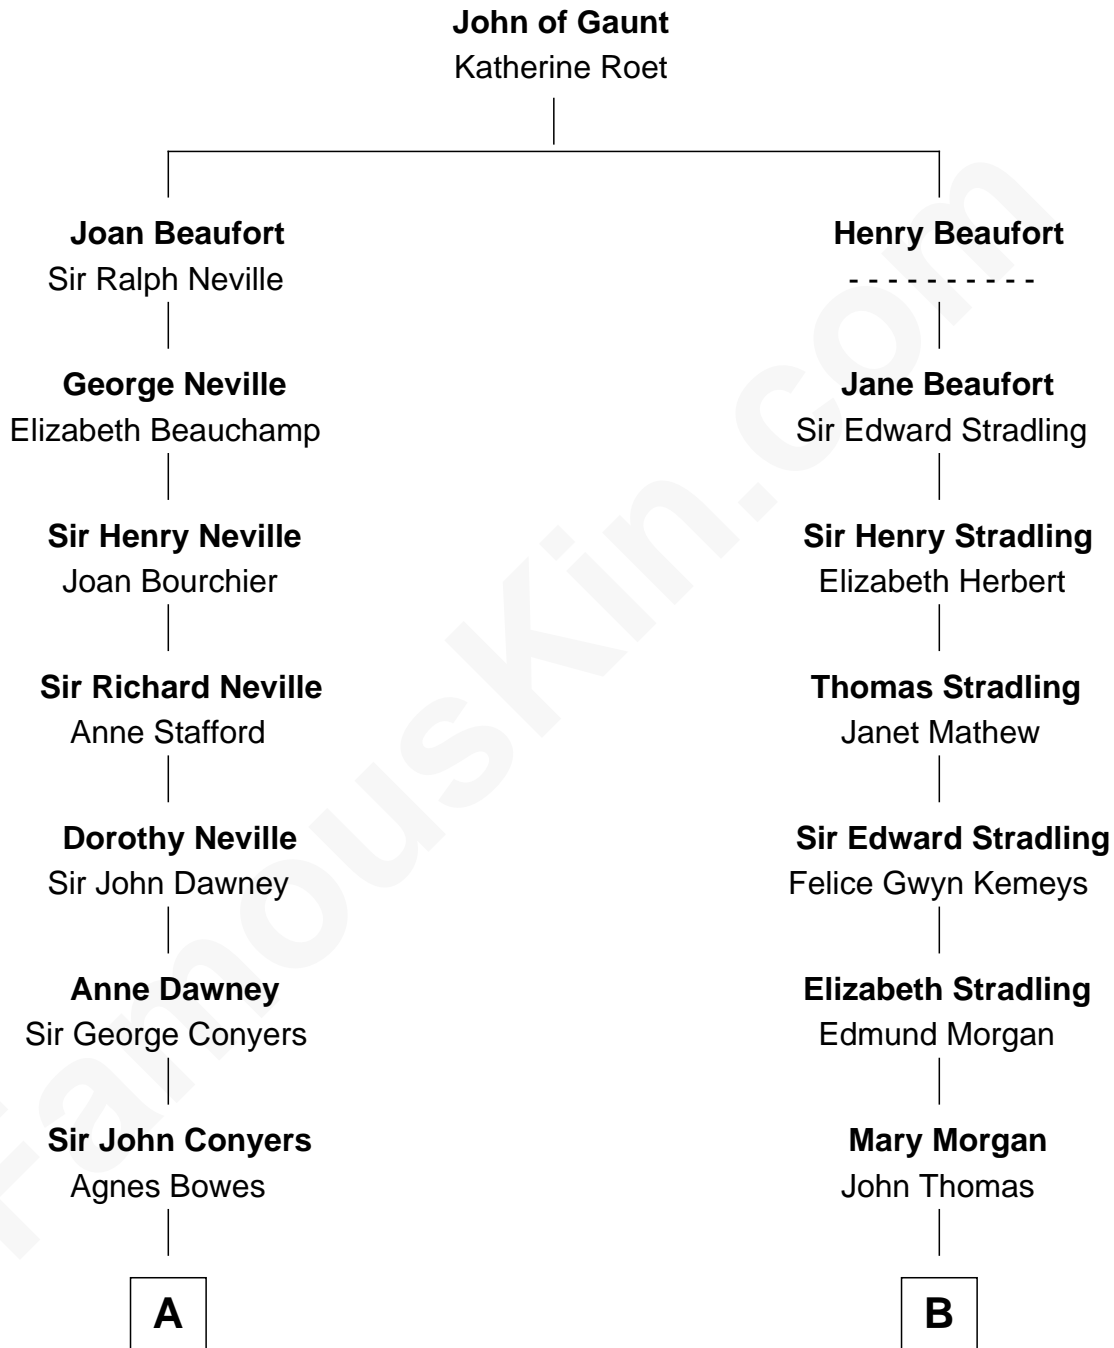

FamousKin.com
Relationship Chart of
Zachary Taylor
12th U.S. President

14th cousin 6 times removed of
Sally Ride
1st American Woman in Space

C

Charles Everroad Richardson

Blanche Gibson

Jennie Mae Richardson

Thomas Vernam Ride

Dale Burdell Ride

Carol Joyce Anderson

Sally Ride

1st American Woman in Space