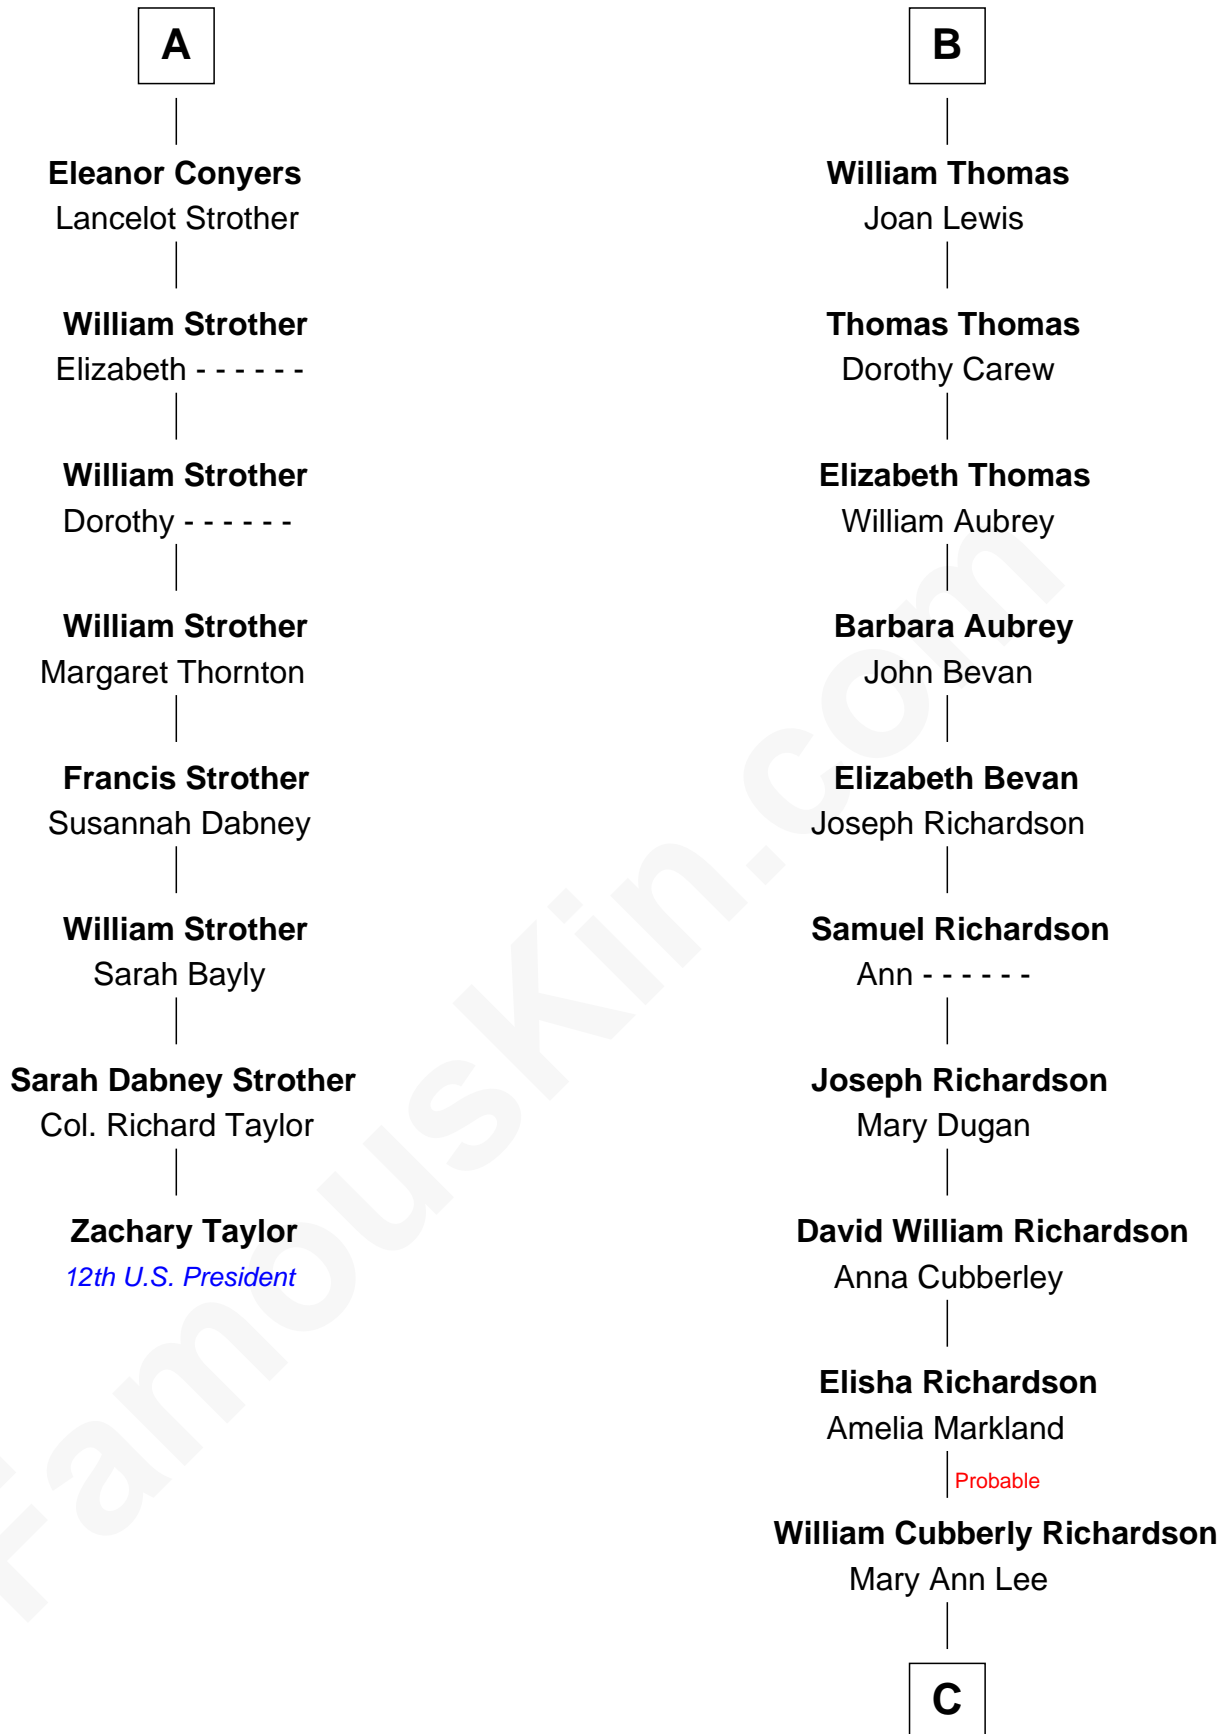

FamousKin.com
Relationship Chart of
Zachary Taylor
12th U.S. President

14th cousin 6 times removed of
Sally Ride
1st American Woman in Space

C

Charles Everroad Richardson

Blanche Gibson

Jennie Mae Richardson

Thomas Vernam Ride

Dale Burdell Ride

Carol Joyce Anderson

Sally Ride

1st American Woman in Space