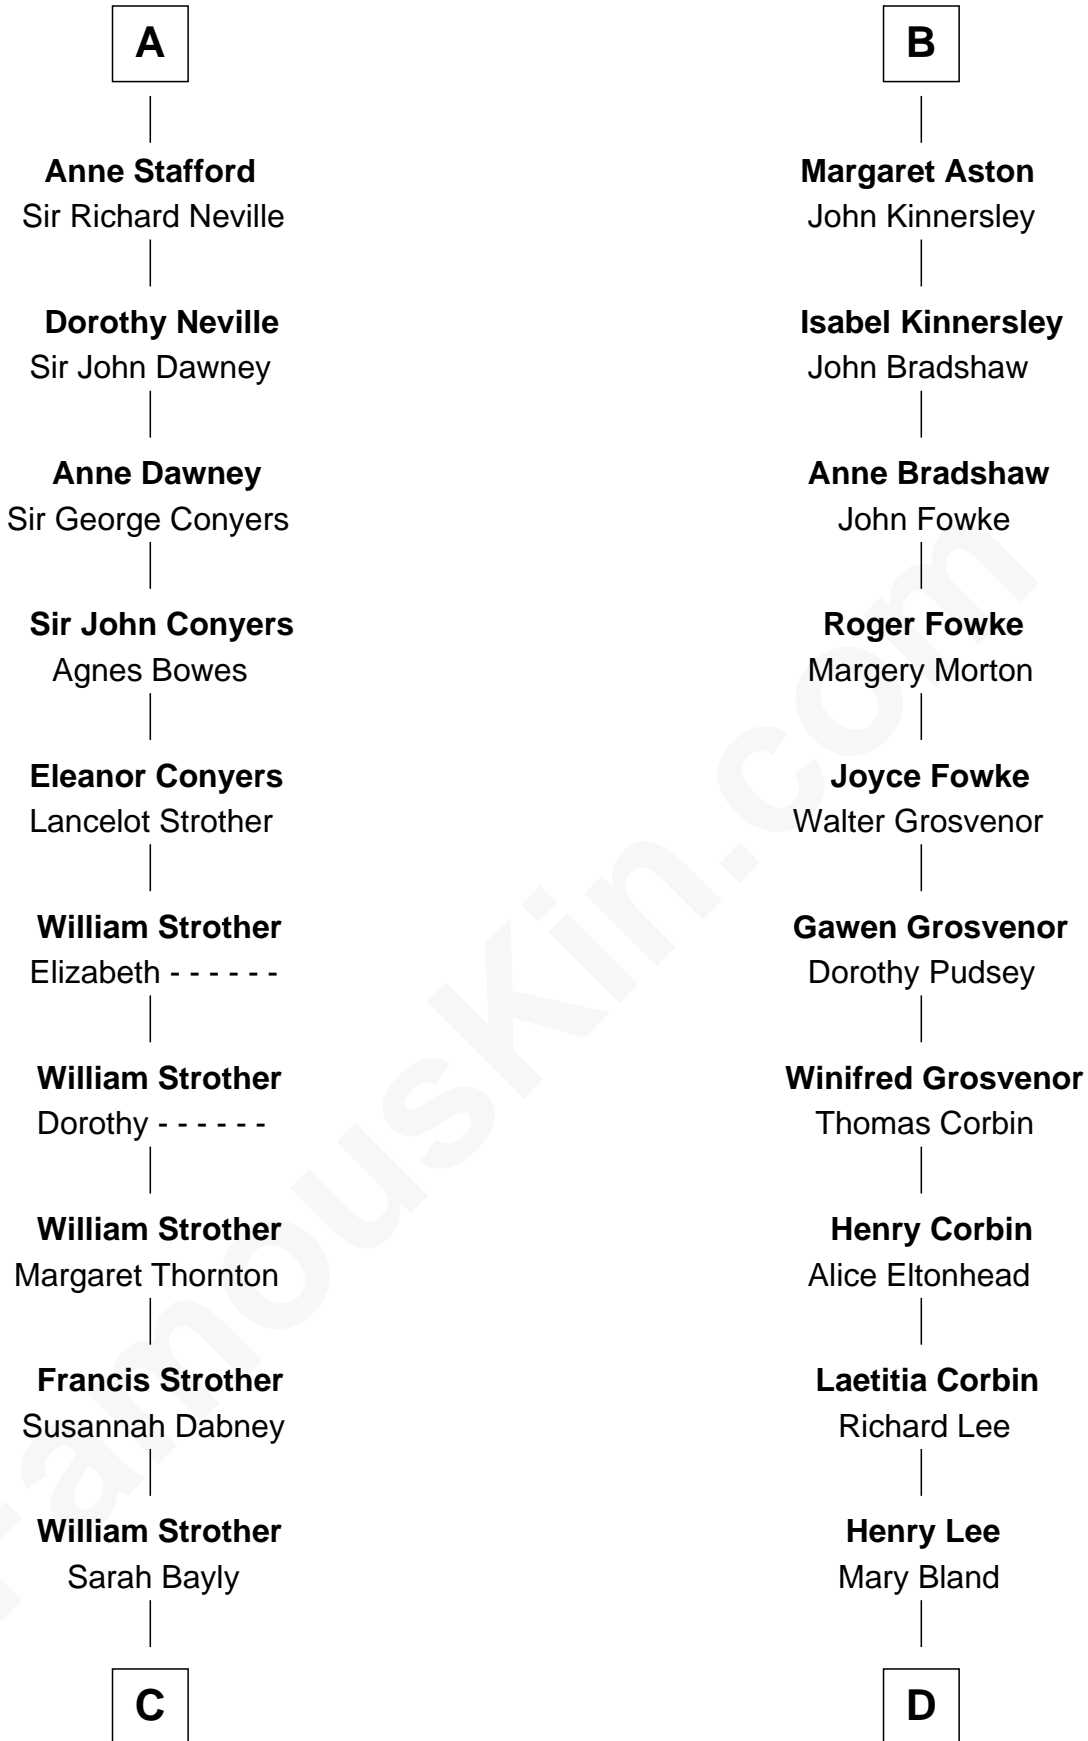

FamousKin.com Relationship Chart of

Zachary Taylor

12th U.S. President

18th cousin of

Henry Lee III

9th Governor of Virginia

John de Botetourte

Maud FitzThomas

Ada de Botetourte
Sir John de St. Philibert

Maud de St. Philibert
Sir Warin Trussell

Maud Trussell
Sir John de Hastang

Maud de Hastang
Ralph Stafford

Sir Humphrey Stafford
Elizabeth Burdet

Sir Humphrey Stafford
Eleanor Aylesbury

Humphrey Stafford
Katherine Fray

A

Thomas de Botetourte

Joan de Somery

John de Botetourte
Joyce la Zouche de Mortimer

Joyce de Botetourte
Sir Baldwin Freville

Sir Baldwin Freville
Maude le Scrope

Joyce Freville
Sir Roger Aston

Sir Robert Aston
Isabel Brereton

John Aston
Elizabeth Delves

B

C

Sarah Dabney Strother

Col. Richard Taylor

Zachary Taylor

12th U.S. President