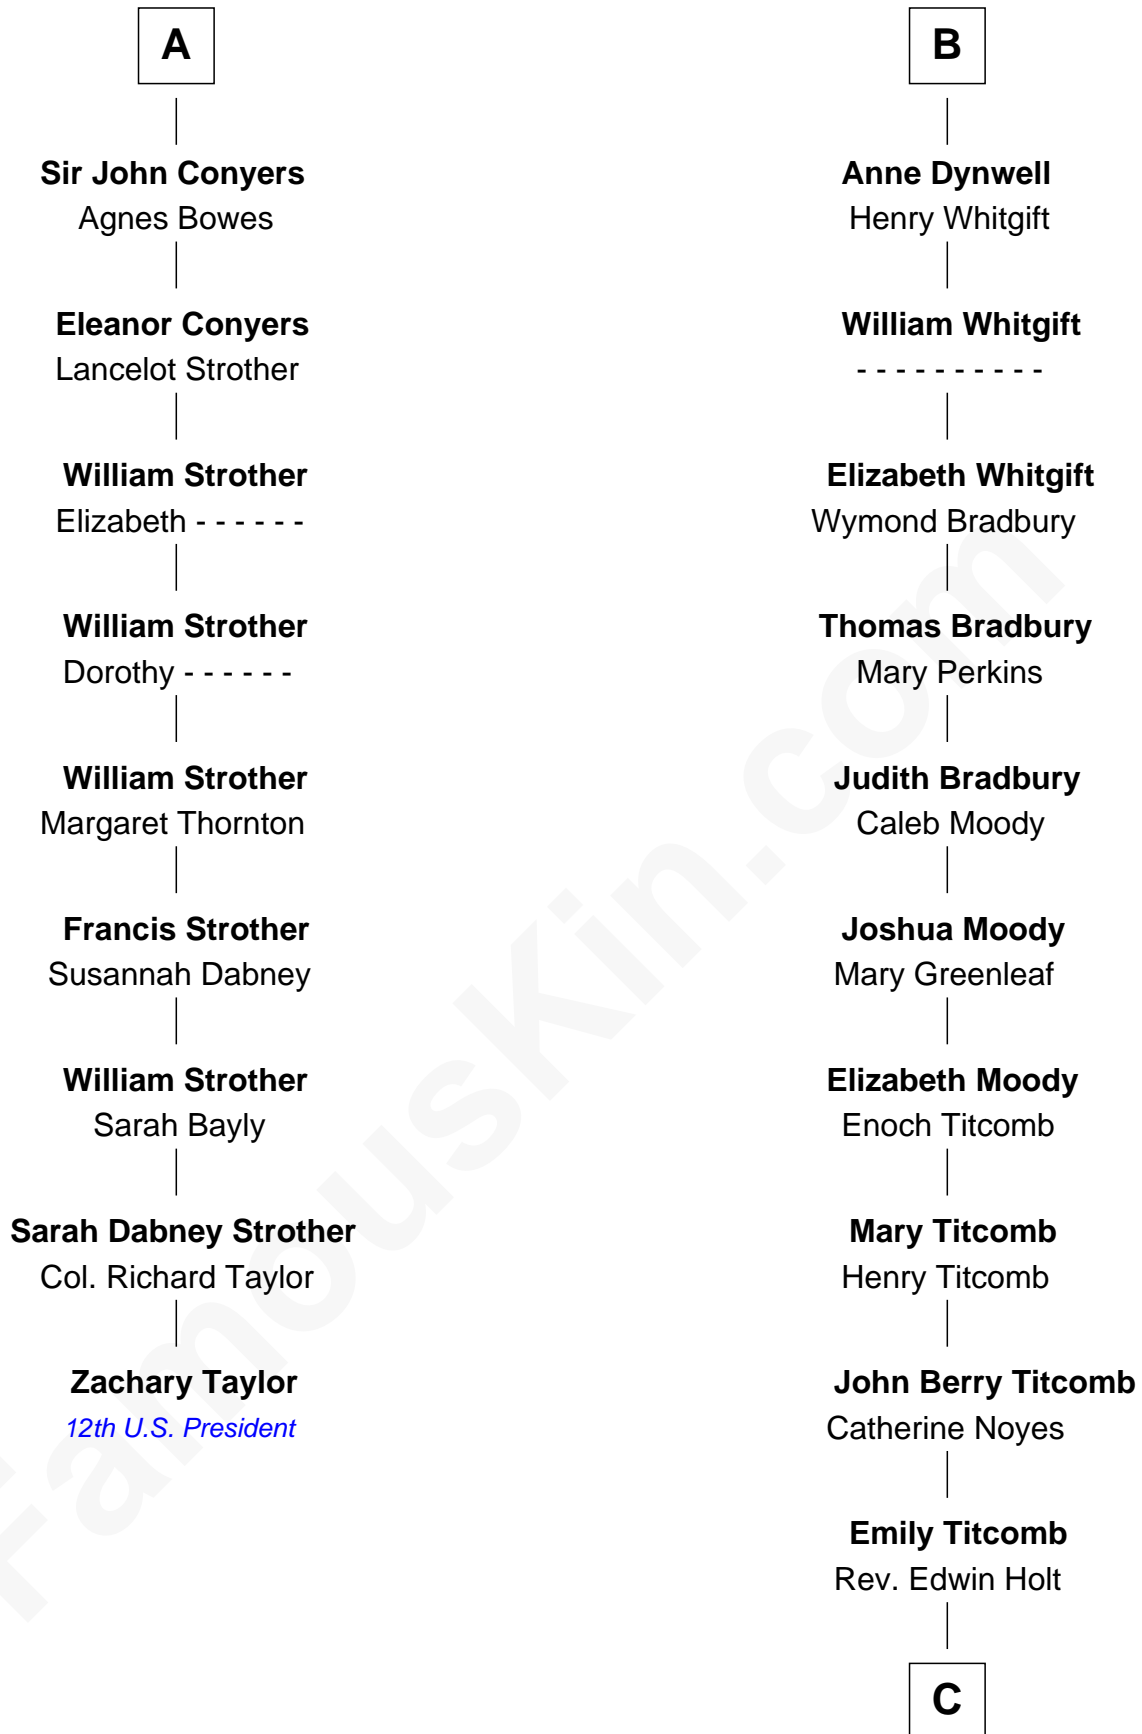

FamousKin.com

Relationship Chart of

Zachary Taylor

12th U.S. President

15th cousin 6 times removed of

Linda Hamilton
TV and Movie Actress

C

Stephen P. Holt
Aurelia Morgan Grimes

Taylor Holt
Frances Kyle

Dr. Richard Huckstep Holt
Mildred Alberta Derby

Barbara Kyle Holt
Dr. Carroll Stanford Hamilton

Linda Hamilton
TV and Movie Actress