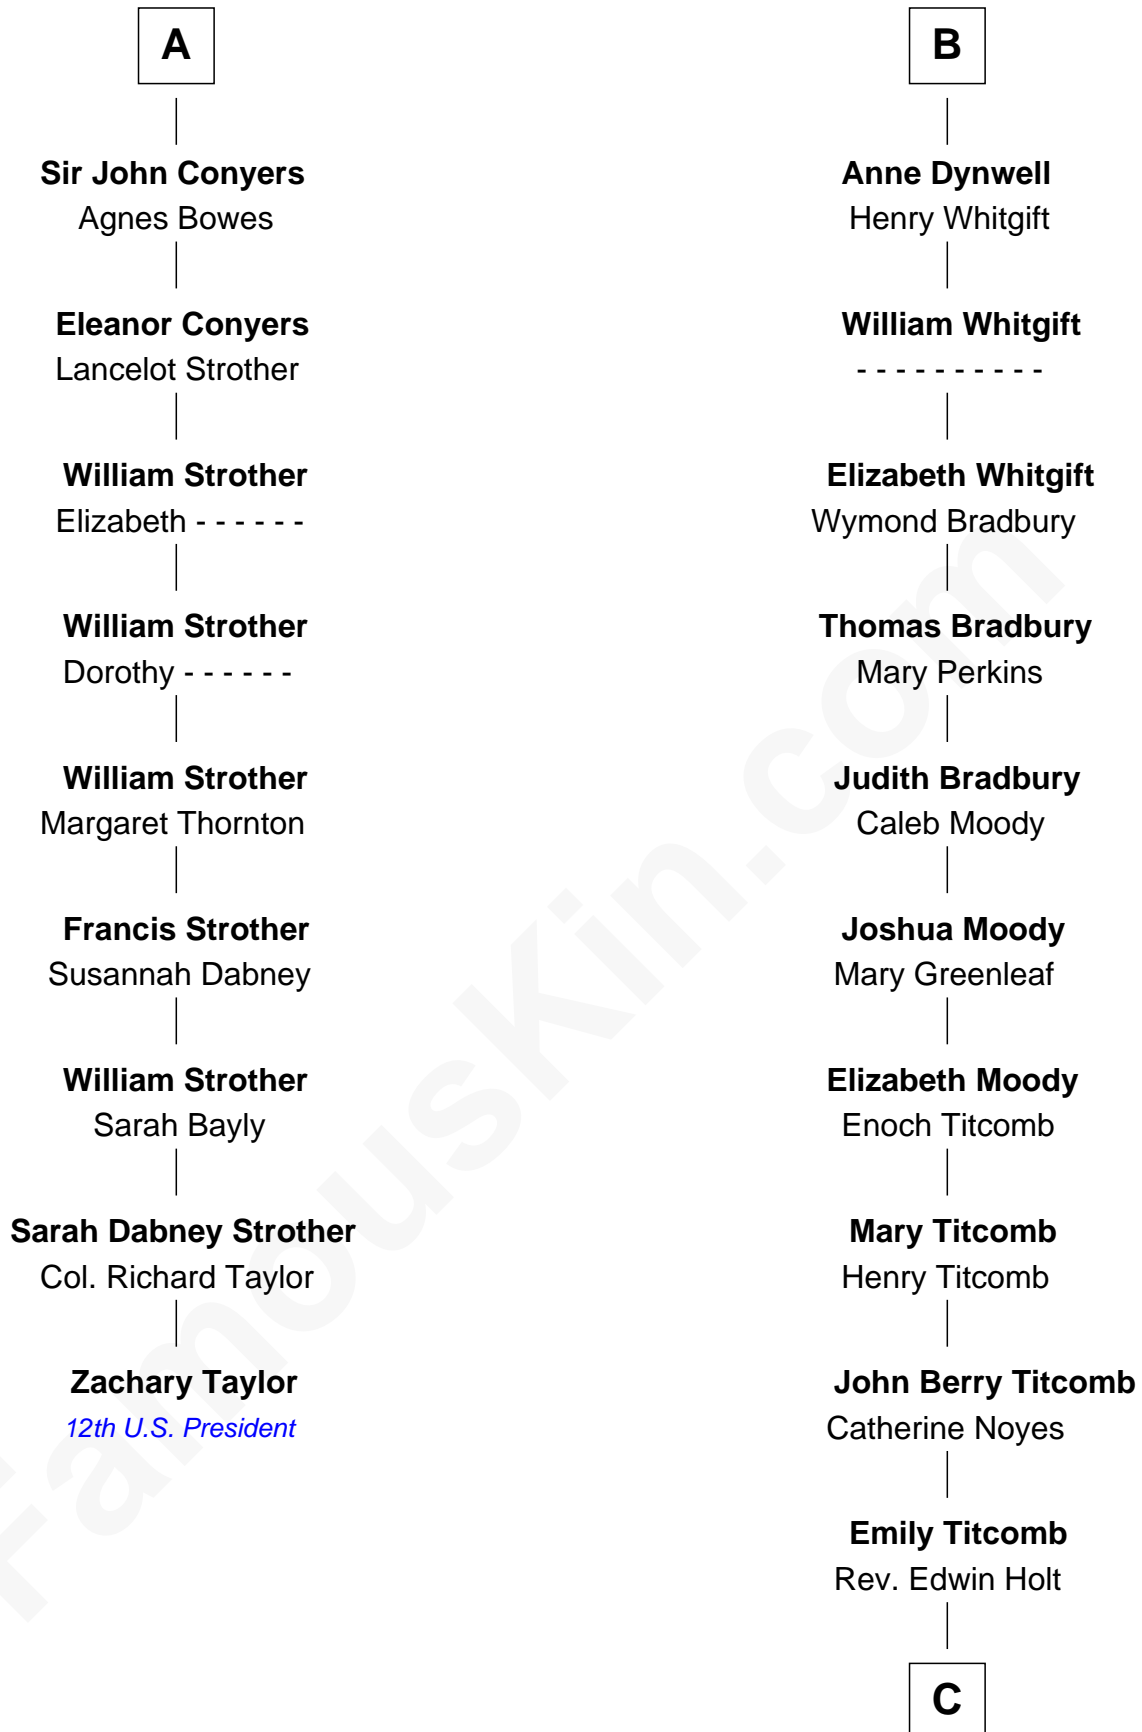

# FamousKin.com Relationship Chart of

**Zachary Taylor**

*12th U.S. President*

15th cousin 6 times removed of

**Linda Hamilton**

*TV and Movie Actress*

**Sir Henry de Percy**

*Idoine de Clifford*

**C**

**Stephen P. Holt**  
Aurelia Morgan Grimes

**Taylor Holt**  
Frances Kyle

**Dr. Richard Huckstep Holt**  
Mildred Alberta Derby

**Barbara Kyle Holt**  
Dr. Carroll Stanford Hamilton

**Linda Hamilton**  
*TV and Movie Actress*