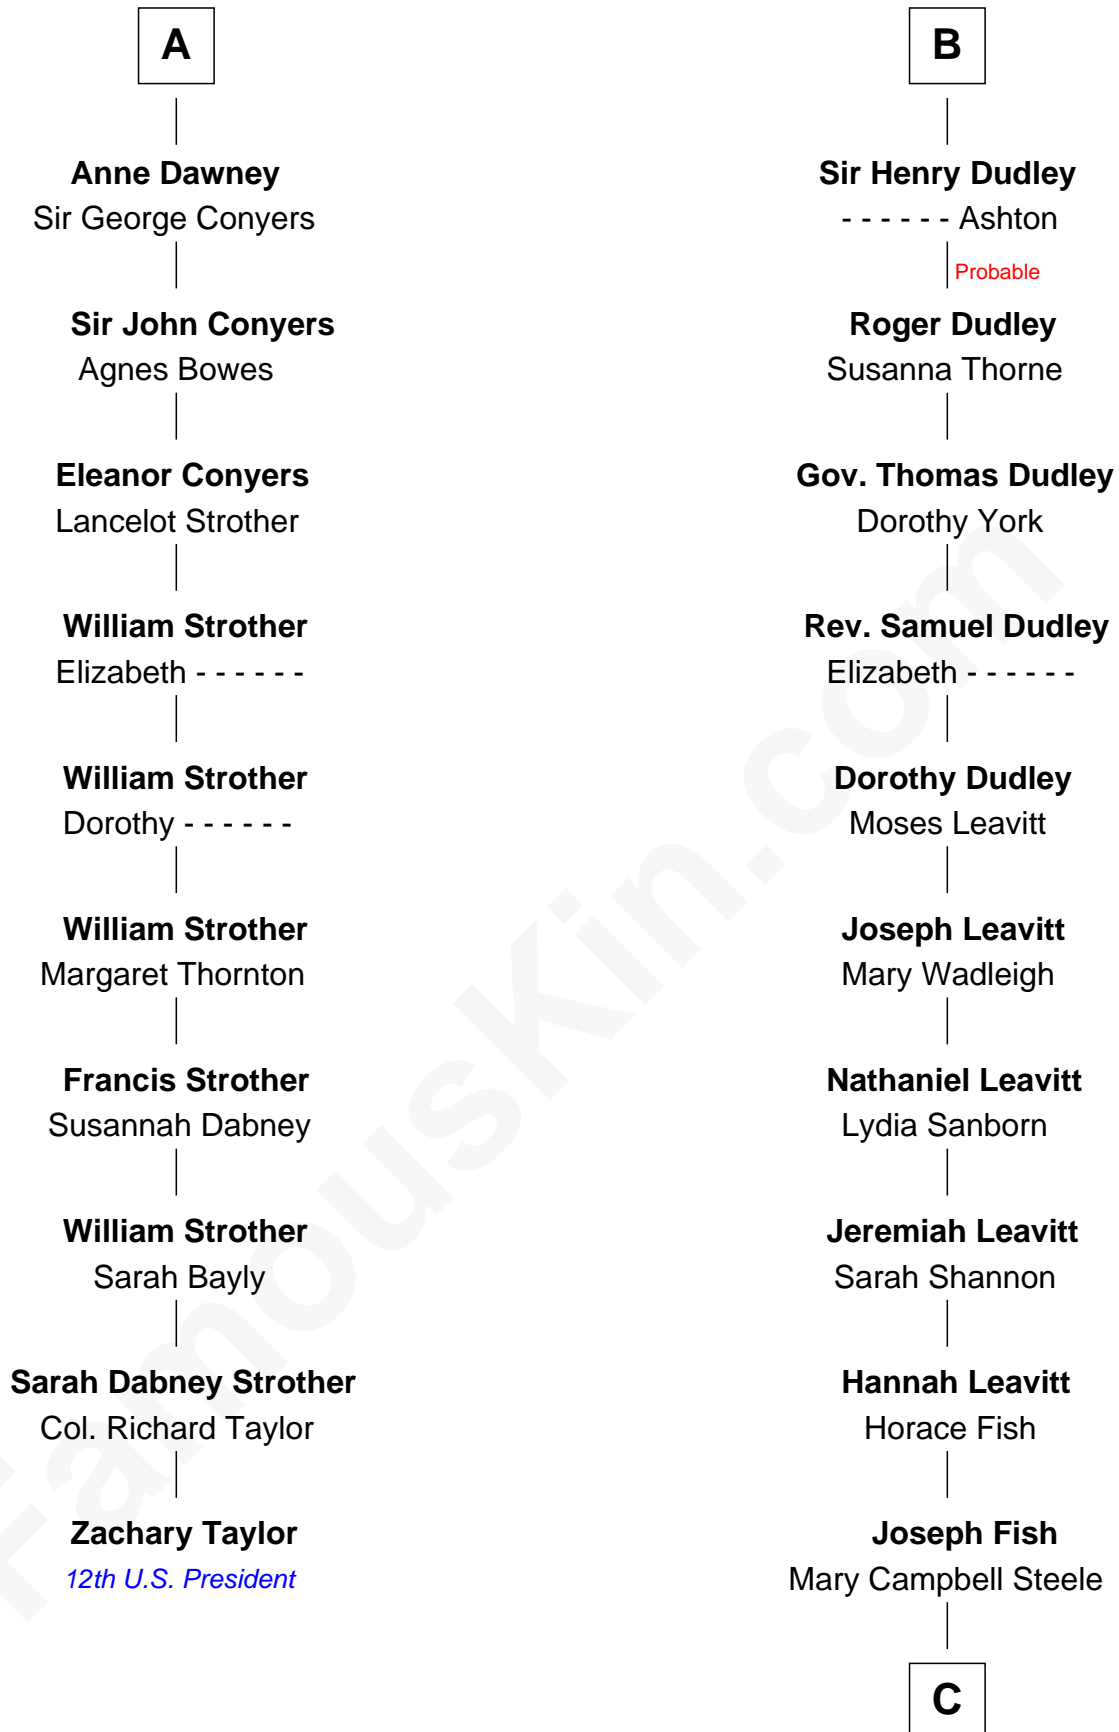

FamousKin.com
Relationship Chart of
Zachary Taylor
12th U.S. President

16th cousin 5 times removed of

Keri Russell
TV and Movie Actress

C

John Lazelle Fish

Melvina Cheney

Karl Joseph Fish

Mary Emma McNeil

Emma Inez Fish

Kermit Sylvester Stephens

Stephanie Stephens

David Harold Russell

Keri Russell

TV and Movie Actress