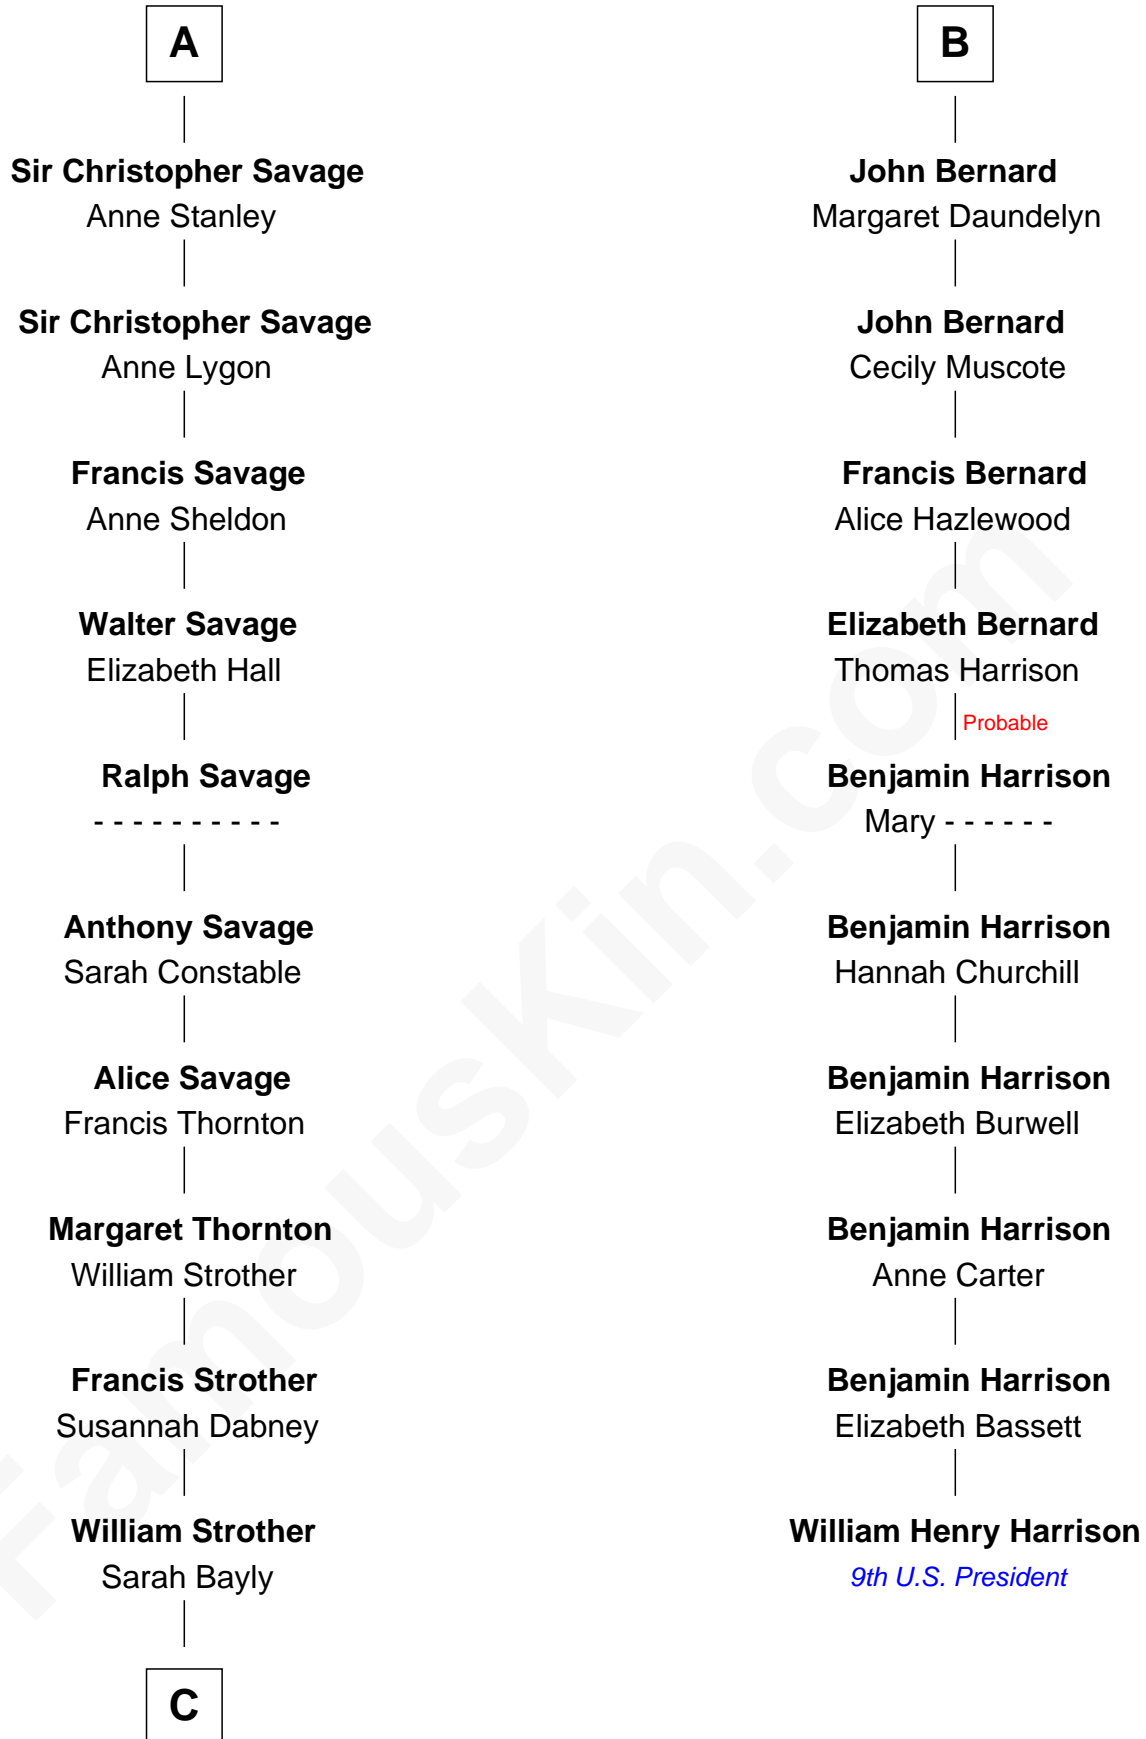

**FamousKin.com**  
**Relationship Chart of**  
**Zachary Taylor**  
*12th U.S. President*

**16th cousin 2 times removed of**  
**William Henry Harrison**  
*9th U.S. President*

C

—  
**Sarah Dabney Strother**

Col. Richard Taylor

—  
**Zachary Taylor**

*12th U.S. President*

FamousKin.com