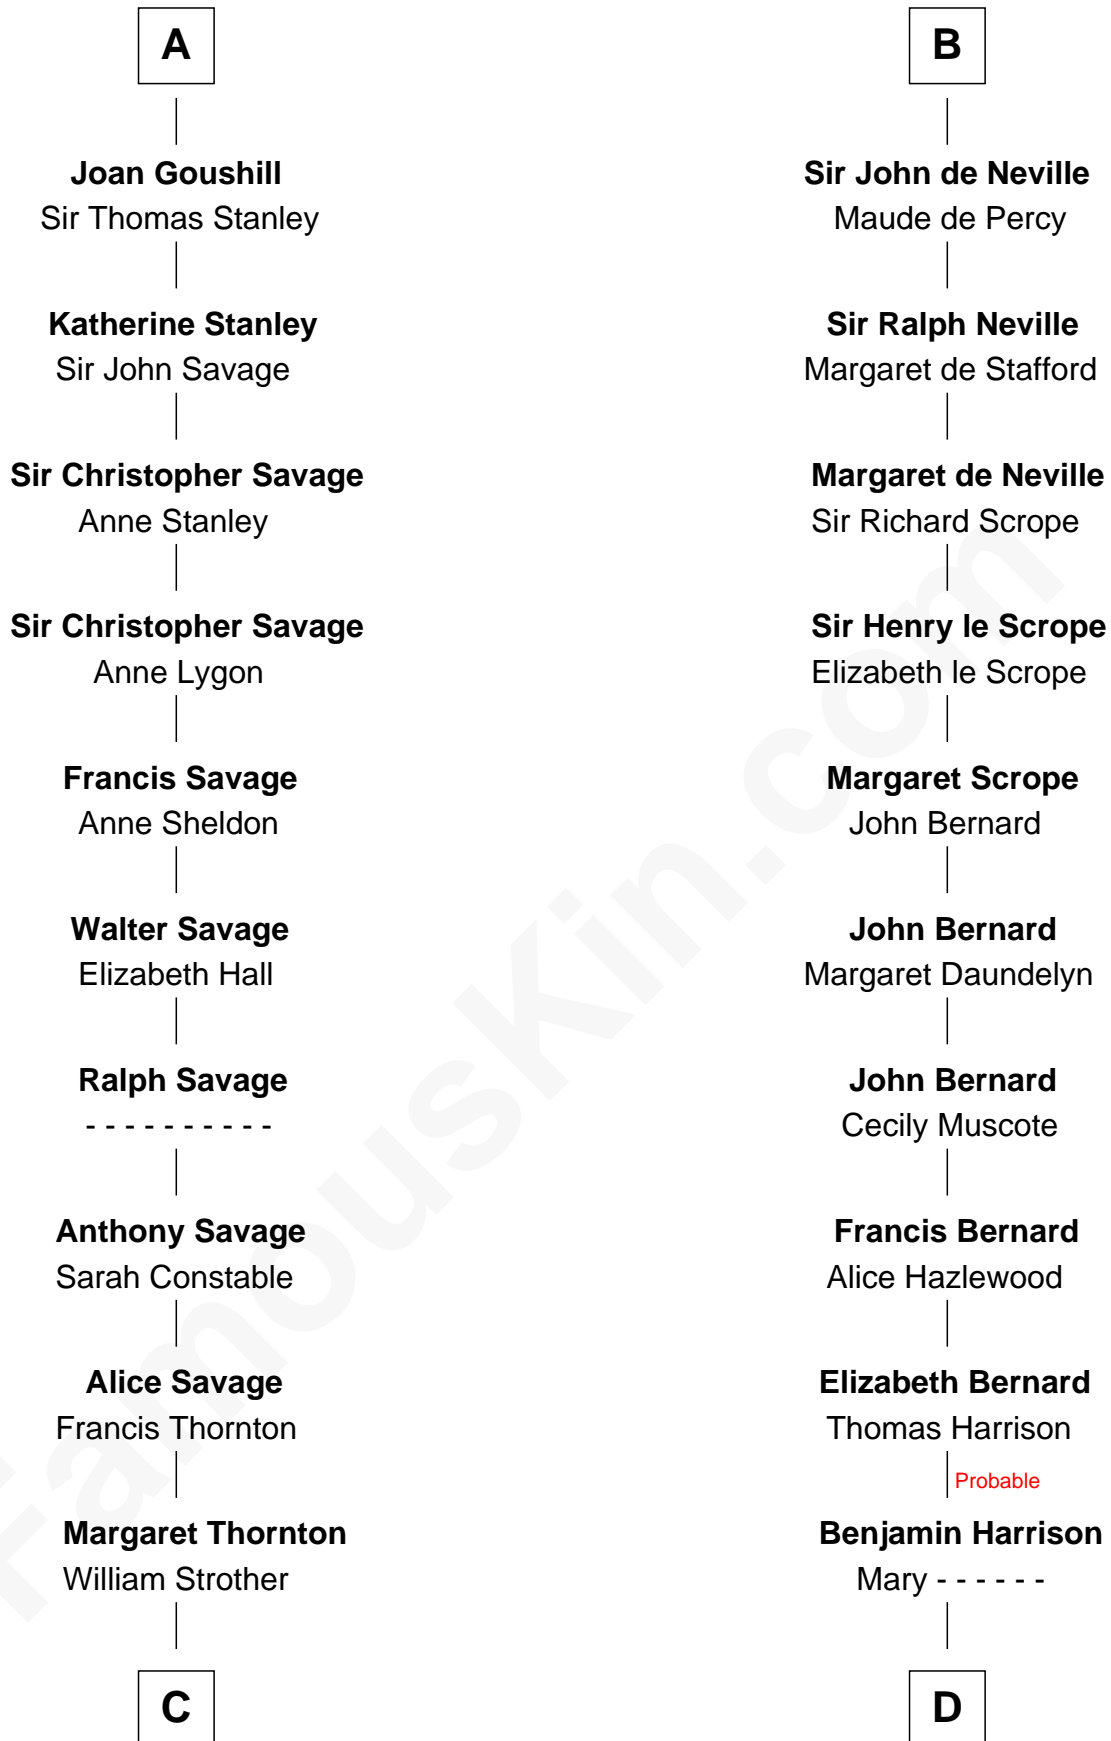

FamousKin.com
Relationship Chart of
Zachary Taylor
12th U.S. President

20th cousin 1 time removed of
William Henry Harrison
9th U.S. President

C

Francis Strother
Susannah Dabney

William Strother
Sarah Bayly

Sarah Dabney Strother
Col. Richard Taylor

Zachary Taylor
12th U.S. President

D

Benjamin Harrison
Hannah Churchill

Benjamin Harrison
Elizabeth Burwell

Benjamin Harrison
Anne Carter

Benjamin Harrison
Elizabeth Bassett