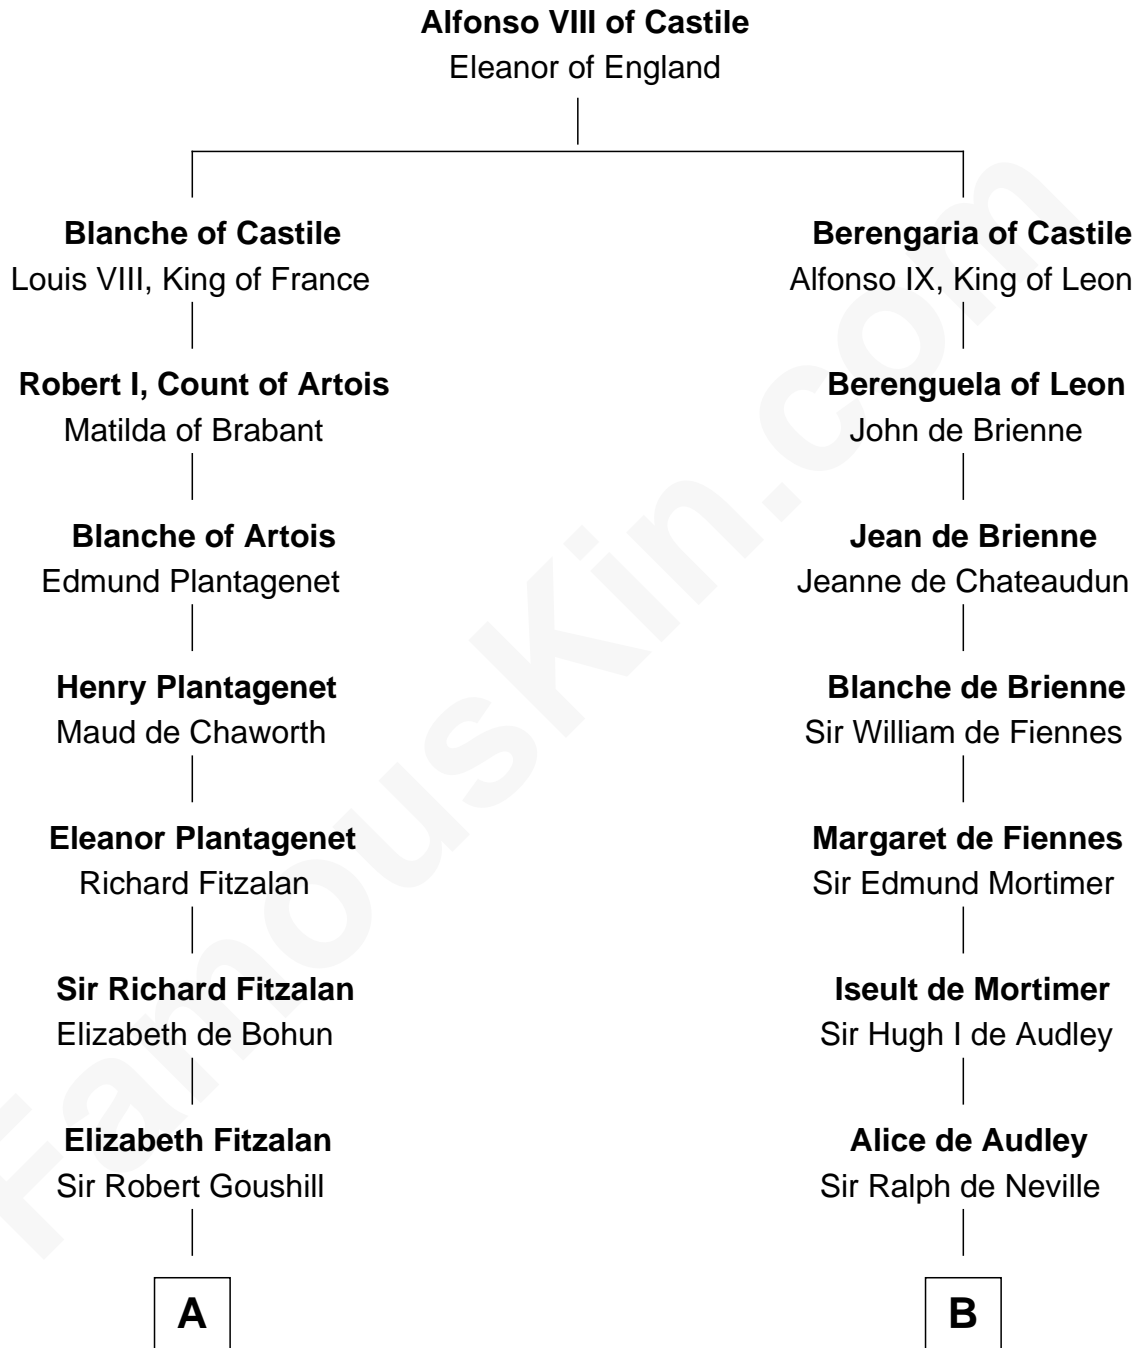

FamousKin.com
Relationship Chart of
Zachary Taylor
12th U.S. President

20th cousin 1 time removed of
William Henry Harrison
9th U.S. President

C

Francis Strother
Susannah Dabney

William Strother
Sarah Bayly

Sarah Dabney Strother
Col. Richard Taylor

Zachary Taylor
12th U.S. President

D

Benjamin Harrison
Hannah Churchill

Benjamin Harrison
Elizabeth Burwell

Benjamin Harrison
Anne Carter

Benjamin Harrison
Elizabeth Bassett