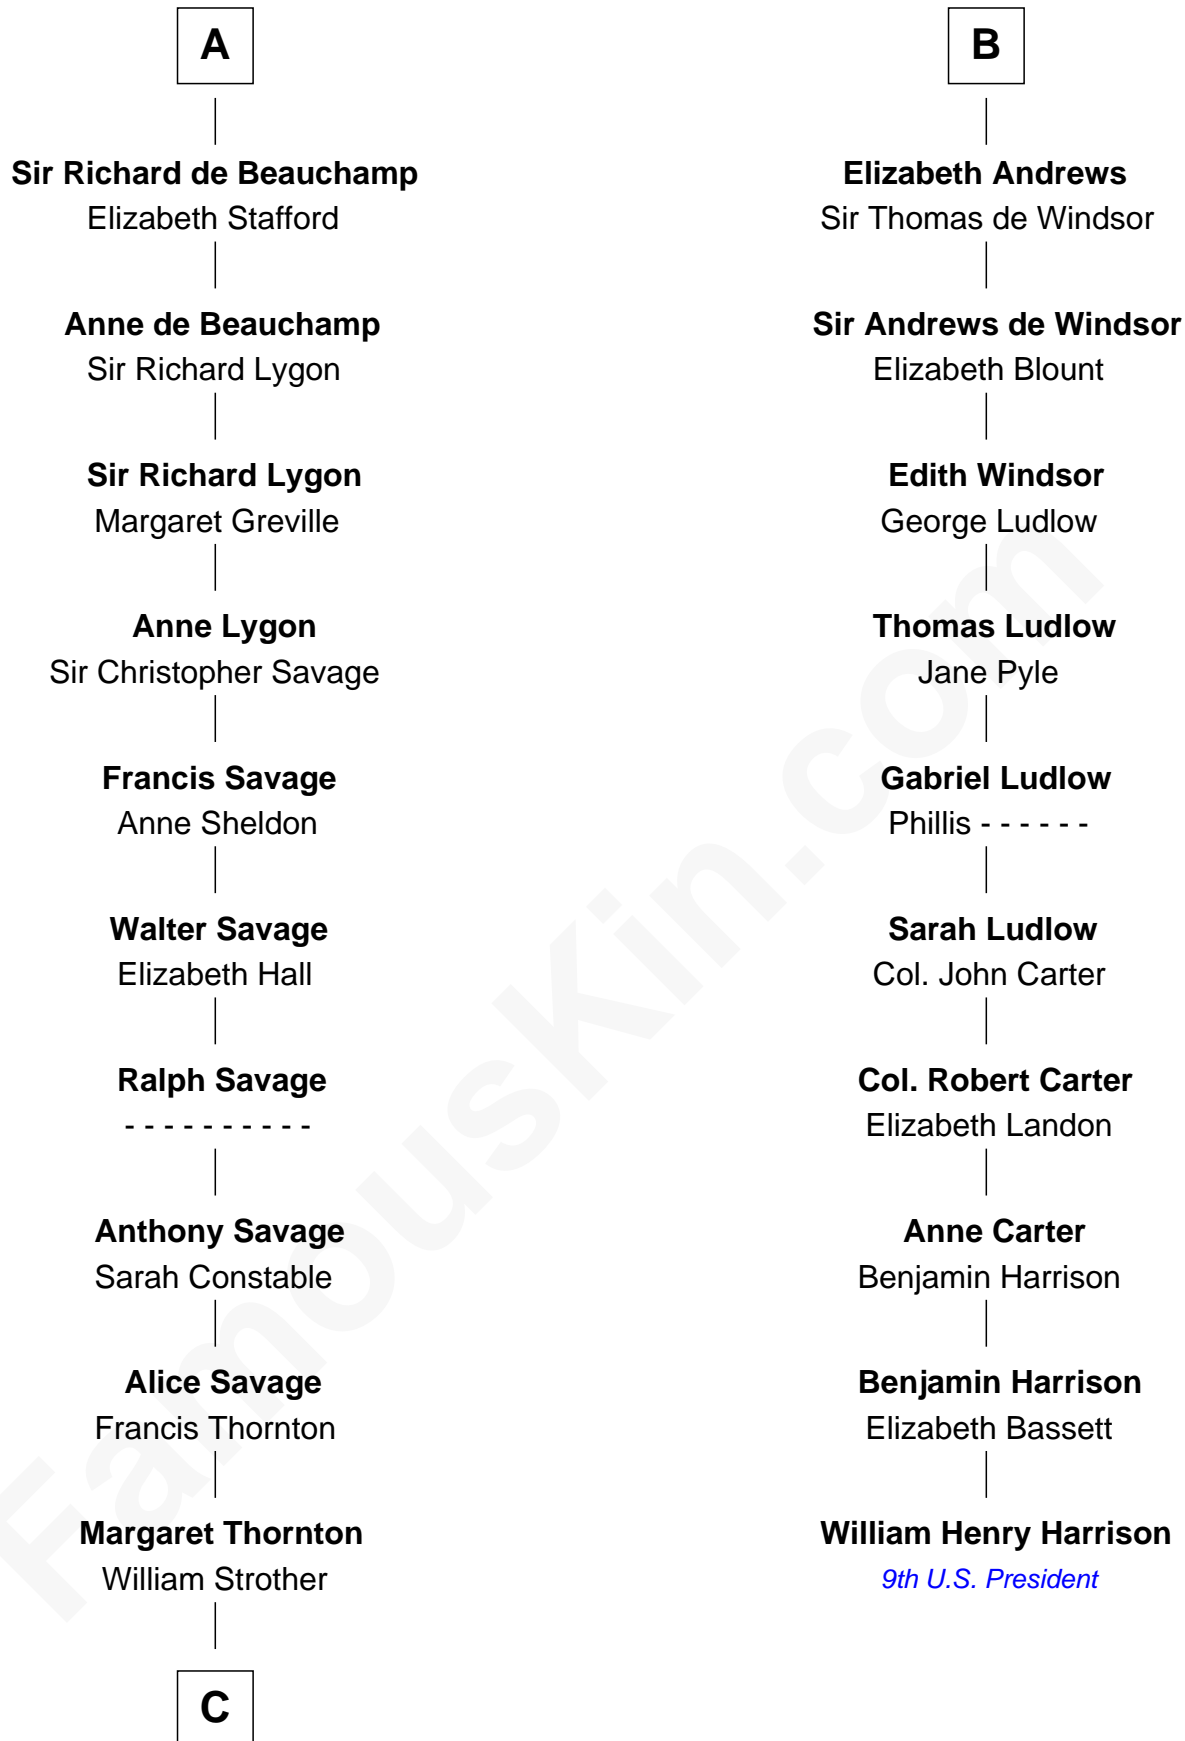

**FamousKin.com**  
**Relationship Chart of**  
**Zachary Taylor**  
*12th U.S. President*

**16th cousin 4 times removed of**  
**William Henry Harrison**  
*9th U.S. President*

**C**

Francis Strother  
Susannah Dabney

William Strother  
Sarah Bayly

Sarah Dabney Strother  
Col. Richard Taylor

Zachary Taylor  
*12th U.S. President*

FamousKin.com