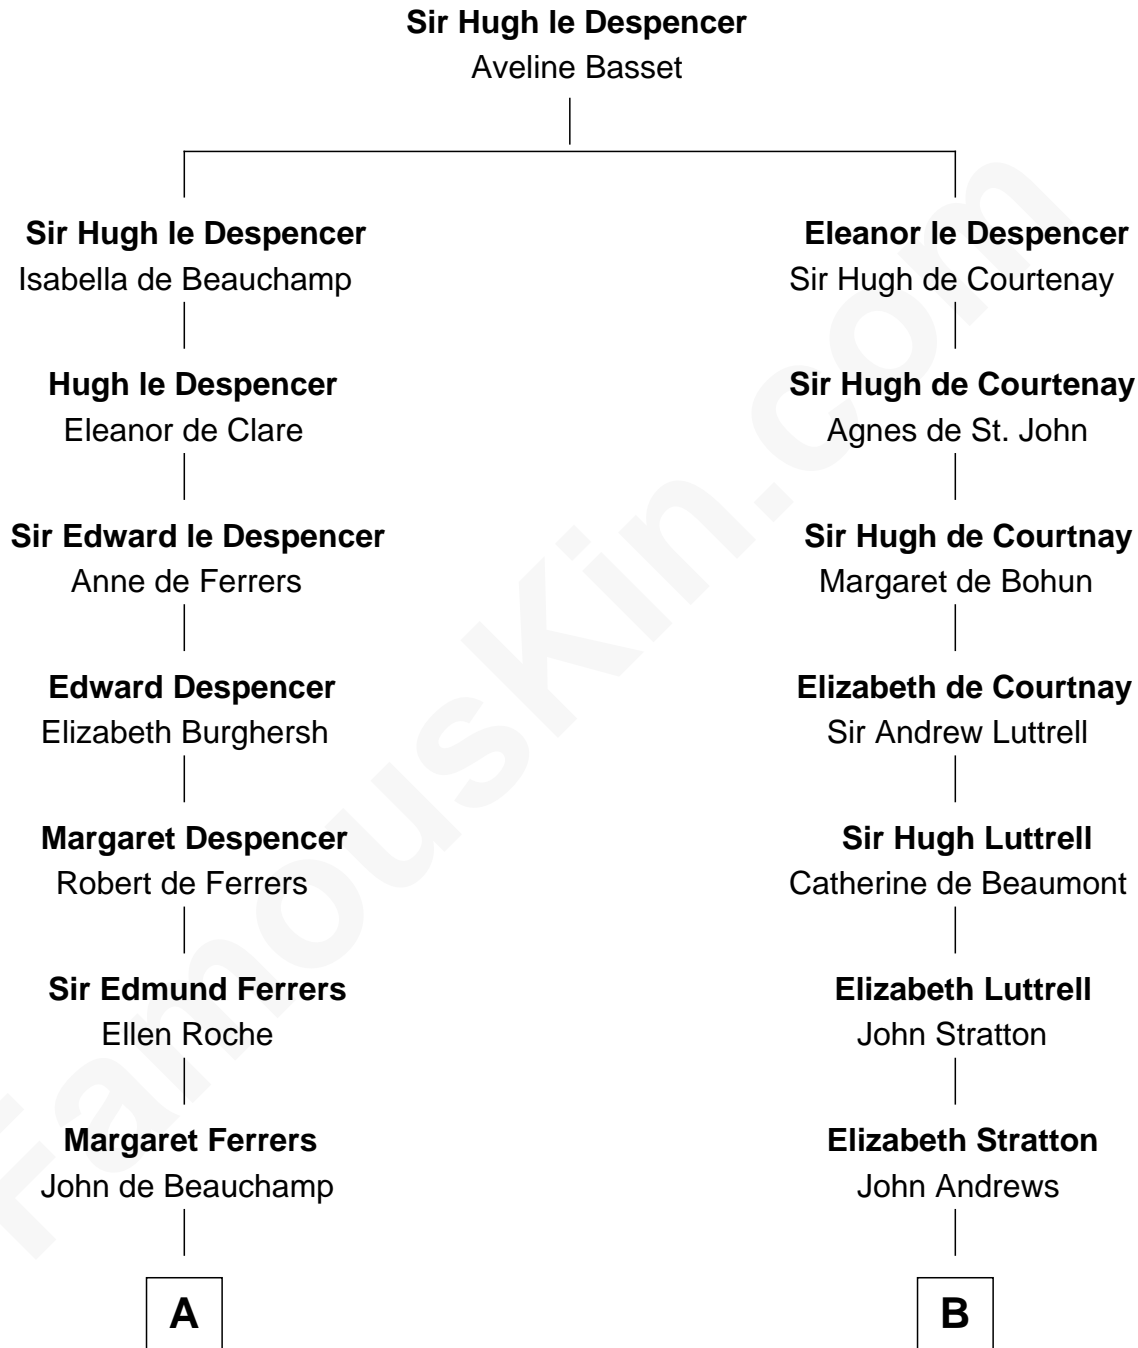

**FamousKin.com**  
**Relationship Chart of**  
**Zachary Taylor**  
*12th U.S. President*

**16th cousin 4 times removed of**  
**William Henry Harrison**  
*9th U.S. President*

**C**

Francis Strother  
Susannah Dabney

William Strother  
Sarah Bayly

Sarah Dabney Strother  
Col. Richard Taylor

Zachary Taylor  
*12th U.S. President*

FamousKin.com