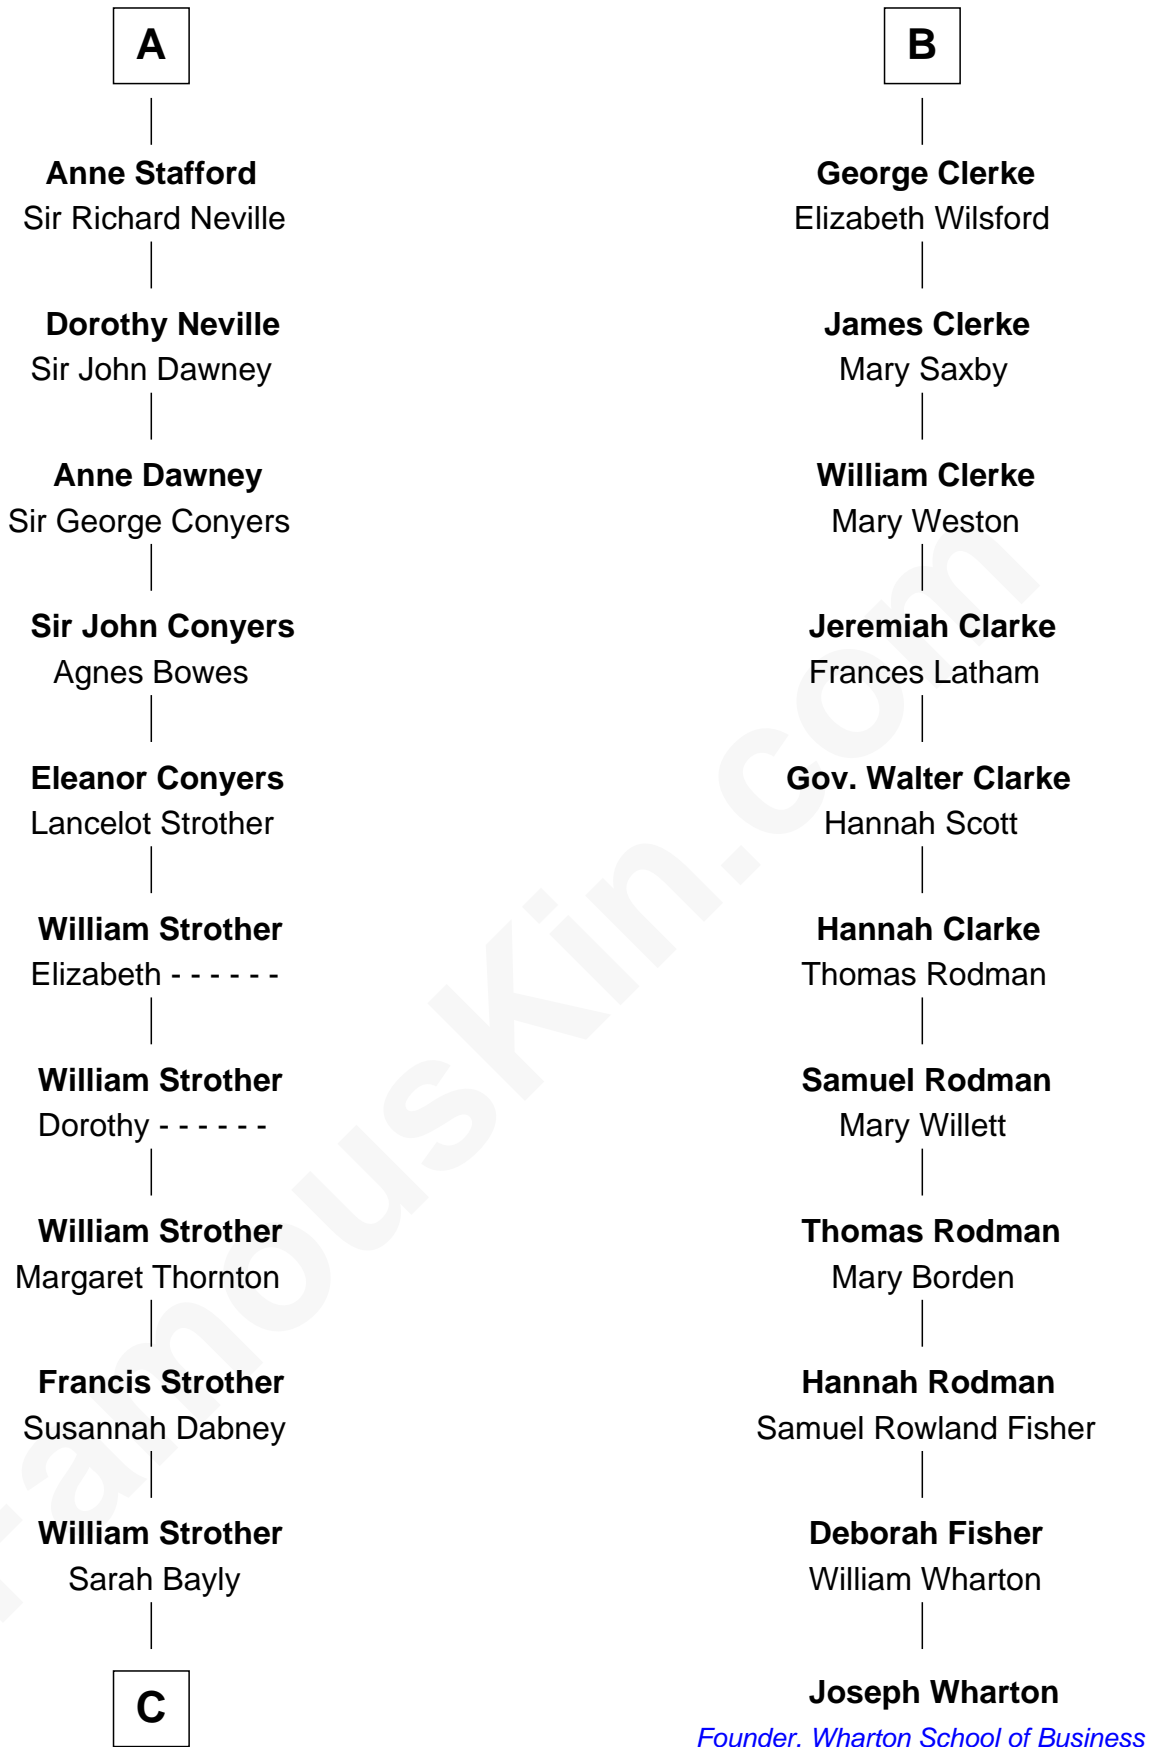

FamousKin.com Relationship Chart of

Zachary Taylor

12th U.S. President

17th cousin 1 time removed of

Joseph Wharton

Founder of the Wharton School of Business

John de Botetourte

Maud FitzThomas

Ada de Botetourte
Sir John de St. Philibert

Maud de St. Philibert
Sir Warin Trussell

Maud Trussell
Sir John de Hastang

Maud de Hastang
Ralph Stafford

Sir Humphrey Stafford
Elizabeth Burdet

Sir Humphrey Stafford
Eleanor Aylesbury

Humphrey Stafford
Katherine Fray

A

Thomas de Botetourte
Joan de Somery

John de Botetourte
Joyce la Zouche de Mortimer

Joyce de Botetourte
Sir Baldwin Freville

Sir Baldwin Freville
Maude le Scrope

Elizabeth Freville
Sir Thomas Ferrers

Sir Henry Ferrers
Margaret Heckstall

Elizabeth Ferrers
James Clerke

B

C

—
Sarah Dabney Strother

Col. Richard Taylor

—
Zachary Taylor

12th U.S. President